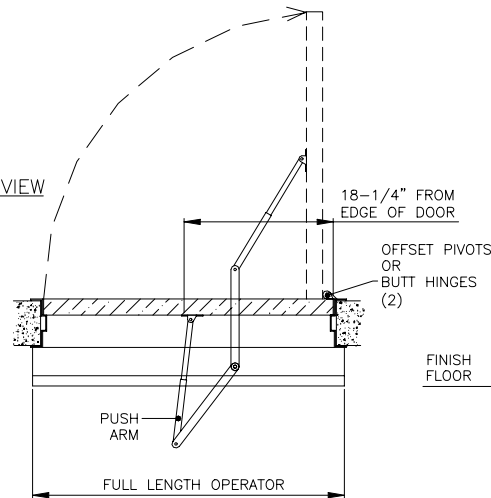

**BENCHMARK**  
 LOW ENERGY OPERATOR - FULL LENGTH  
 SINGLE DOOR  
 OFFSET PIVOT OR BUTT HINGE  
 SURFACE APPLIED  
 WITH PUSH ARM

89526REVA  
 MAY 2, 2002

7350 West Wilson Ave.  
 Harwood Heights, IL. 60706-4786

Phone: (800) 543-4635 www.doromatic.com  
 Fax: (708) 867-0291

ELEVATION VIEW

PLAN VIEW

SECTION VIEW

①

**NOTE:**

- \* ALSO AVAILABLE WITH PREMIUM CONTROL BOX FOR SIMPLIFIED COORDINATION WITH COMMON ELECTRICAL HARDWARE.
- \* ALL ANSI DECALS ARE PROVIDED.