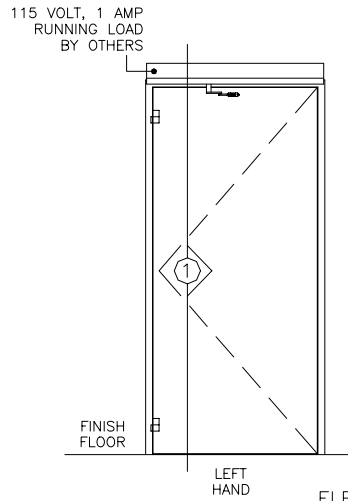

**BENCHMARK**  
 LOW ENERGY OPERATOR - FULL LENGTH  
 SINGLE DOOR  
 OFFSET PIVOT OR BUTT HINGE  
 SURFACE APPLIED  
 WITH PUSH ARM

89526REVA  
 MAY 2, 2002

7350 West Wilson Ave.  
 Harwood Heights, IL. 60706-4786

Phone: (800) 543-4635 www.doromatic.com  
 Fax: (708) 867-0291

ELEVATION VIEW

PLAN VIEW

SECTION VIEW

①

**NOTE:**

- \* ALSO AVAILABLE WITH PREMIUM CONTROL BOX FOR SIMPLIFIED COORDINATION WITH COMMON ELECTRICAL HARDWARE.
- \* ALL ANSI DECALS ARE PROVIDED.