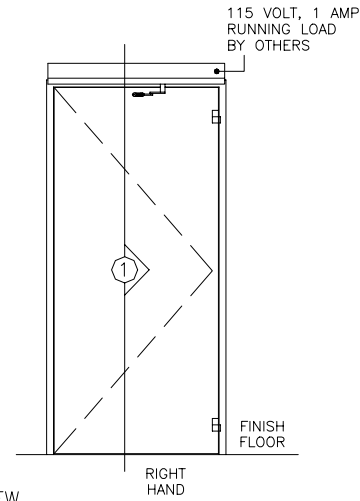

**BENCHMARK**  
 LOW ENERGY OPERATOR - FULL LENGTH  
 SINGLE DOOR  
 OFFSET PIVOT OR BUTT HINGE  
 SURFACE APPLIED  
 WITH PUSH ARM

89526REVA  
 MAY 2, 2002

7350 West Wilson Ave.  
 Harwood Heights, IL. 60706-4786

Phone: (800) 543-4635 www.doromatic.com  
 Fax: (708) 867-0291

ELEVATION VIEW

PLAN VIEW

SECTION VIEW

①

**NOTE:**

- \* ALSO AVAILABLE WITH PREMIUM CONTROL BOX FOR SIMPLIFIED COORDINATION WITH COMMON ELECTRICAL HARDWARE.
- \* ALL ANSI DECALS ARE PROVIDED.