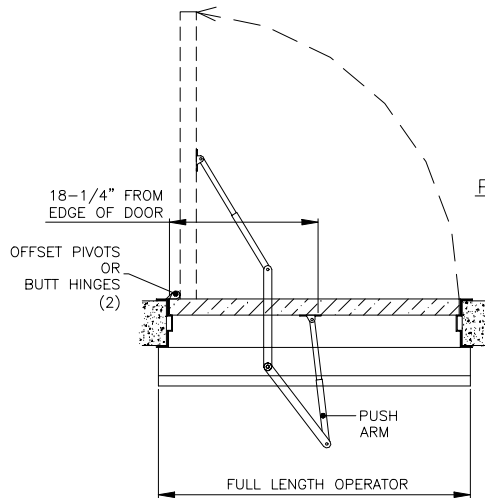

**BENCHMARK**  
 LOW ENERGY OPERATOR - FULL LENGTH  
 SINGLE DOOR  
 OFFSET PIVOT OR BUTT HINGE  
 SURFACE APPLIED  
 WITH PUSH ARM

89526REVA  
 MAY 2, 2002

7350 West Wilson Ave.  
 Harwood Heights, IL. 60706-4786

Phone: (800) 543-4635 www.doromatic.com  
 Fax: (708) 867-0291

ELEVATION VIEW

PLAN VIEW

SECTION VIEW

①

**NOTE:**

- \* ALSO AVAILABLE WITH PREMIUM CONTROL BOX FOR SIMPLIFIED COORDINATION WITH COMMON ELECTRICAL HARDWARE.
- \* ALL ANSI DECALS ARE PROVIDED.