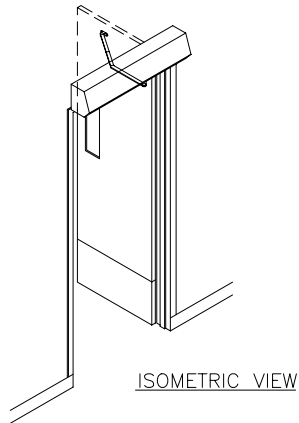

**BENCHMARK**  
 LOW ENERGY OPERATOR - FULL LENGTH  
 SINGLE DOOR  
 OFFSET PIVOT OR BUTT HINGE  
 SURFACE APPLIED  
 WITH PUSH ARM

89526REVA  
 MAY 2, 2002

7350 West Wilson Ave.  
 Harwood Heights, IL. 60706-4786

Phone: (800) 543-4635 www.doromatic.com  
 Fax: (708) 867-0291

ELEVATION VIEW

PLAN VIEW

SECTION VIEW

①

**NOTE:**

- \* ALSO AVAILABLE WITH PREMIUM CONTROL BOX FOR SIMPLIFIED COORDINATION WITH COMMON ELECTRICAL HARDWARE.
- \* ALL ANSI DECALS ARE PROVIDED.