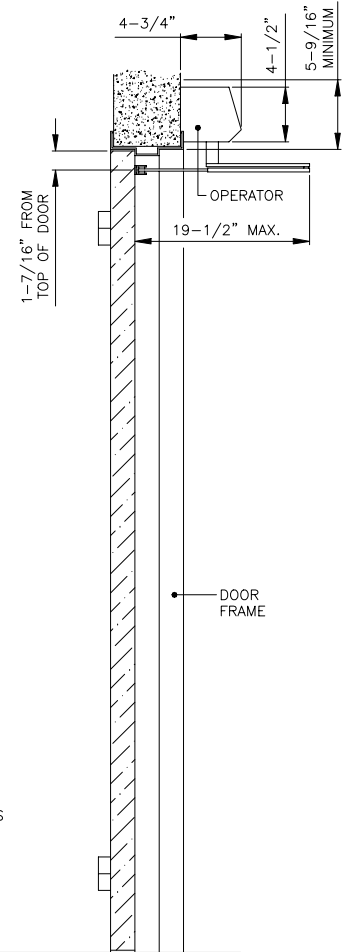

**BENCHMARK**  
 LOW ENERGY OPERATOR - FULL LENGTH  
 SINGLE DOOR  
 OFFSET PIVOT OR BUTT HINGE  
 SURFACE APPLIED  
 WITH PUSH ARM

89526REVA  
 MAY 2, 2002

7350 West Wilson Ave.  
 Harwood Heights, IL. 60706-4786

Phone: (800) 543-4635 www.doromatic.com  
 Fax: (708) 867-0291

ELEVATION VIEW

PLAN VIEW

SECTION VIEW

①

**NOTE:**

- \* ALSO AVAILABLE WITH PREMIUM CONTROL BOX FOR SIMPLIFIED COORDINATION WITH COMMON ELECTRICAL HARDWARE.
- \* ALL ANSI DECALS ARE PROVIDED.