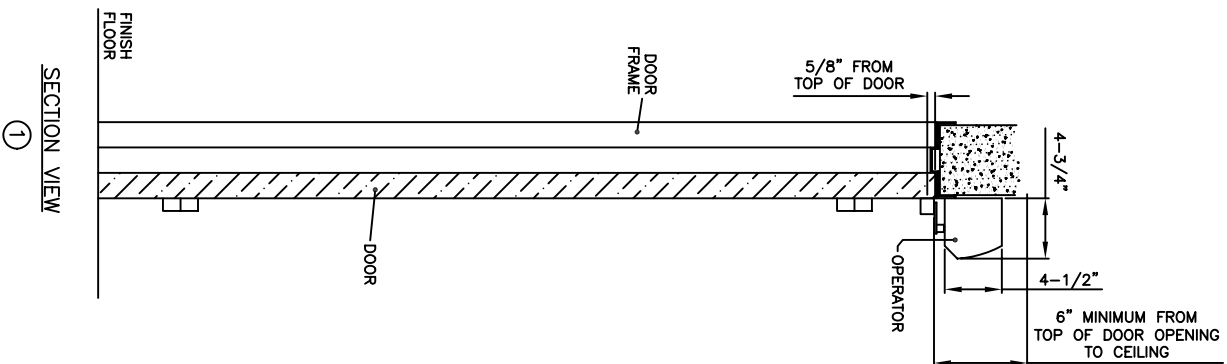

www.doromatic.com

8952BR/E/B
 MAR. 22, 2004

ISOMETRIC VIEW

ELEVATION VIEW

PLAN VIEW

SECTION VIEW

NOTE:

* ALSO AVAILABLE WITH PREMIUM CONTROL BOX FOR SIMPLIFIED COORDINATION WITH COMMON ELECTRICAL HARDWARE.