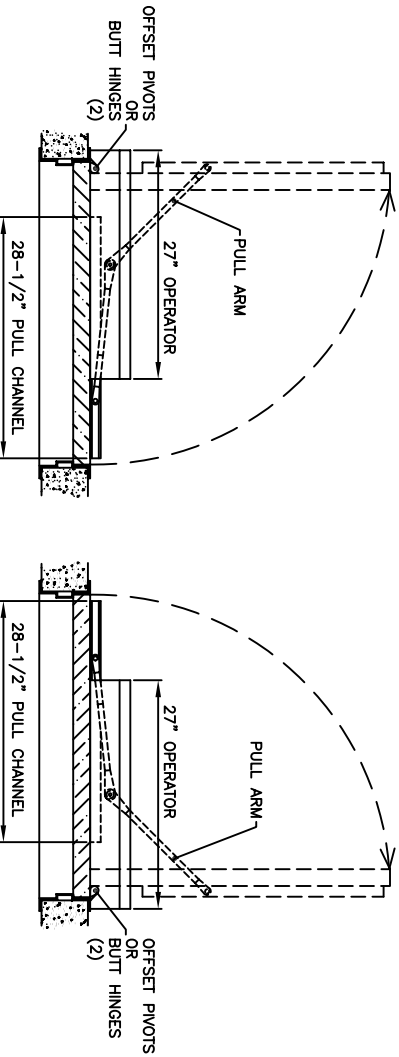

BENCHMARK
 LOW ENERGY OPERATOR - 27"
 SINGLE DOOR
 OFFSET PIVOT OR BUTT HINGE
 SURFACE APPLIED
 WITH PULL ARM

7350 West Wilson Ave.
 Harwood Heights, IL 60706-4786

Phone: (800) 543-4635
 Fax: (708) 867-0291

www.doromatic.com

8952BR/E/B
 MAR. 22, 2004

ISOMETRIC VIEW

ELEVATION VIEW

PLAN VIEW

SECTION VIEW

NOTE:

* ALSO AVAILABLE WITH PREMIUM CONTROL BOX FOR SIMPLIFIED COORDINATION WITH COMMON ELECTRICAL HARDWARE.