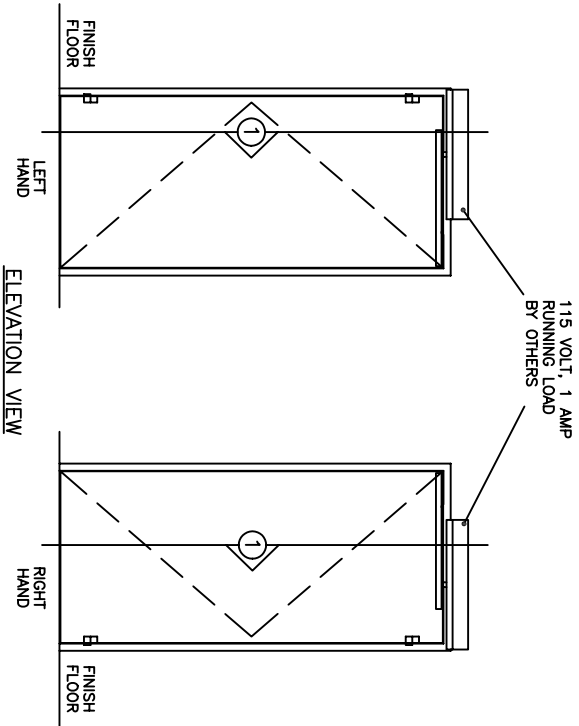

BENCHMARK
 LOW ENERGY OPERATOR - 27"
 SINGLE DOOR
 OFFSET PIVOT OR BUTT HINGE
 SURFACE APPLIED
 WITH PULL ARM

7350 West Wilson Ave.
 Harwood Heights, IL 60706-4786

Phone: (800) 543-4635
 Fax: (708) 867-0291

www.doromatic.com

8952BR/E/B
 MAR. 22, 2004

ISOMETRIC VIEW

ELEVATION VIEW

PLAN VIEW

SECTION VIEW

NOTE:

* ALSO AVAILABLE WITH PREMIUM CONTROL BOX FOR SIMPLIFIED COORDINATION WITH COMMON ELECTRICAL HARDWARE.