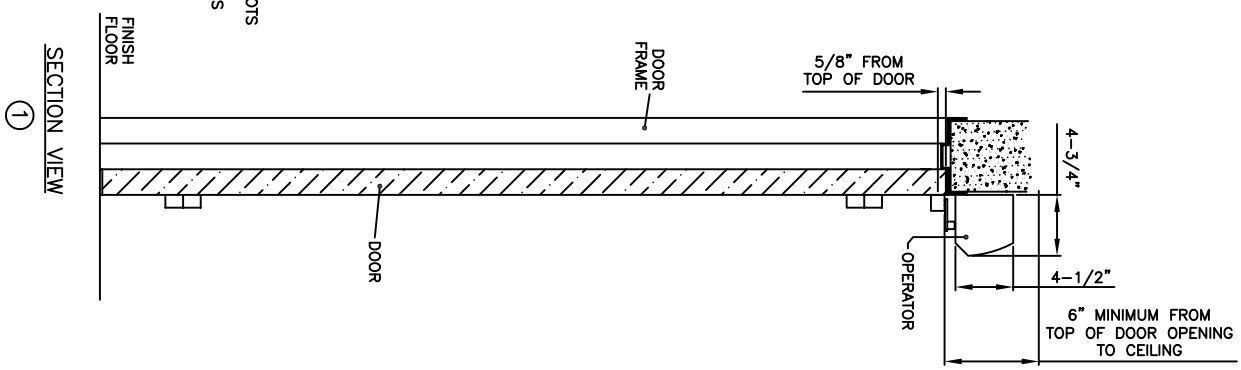

BENCHMARK
 LOW ENERGY OPERATOR - FULL LENGTH
 SINGLE DOOR
 OFFSET PIVOT OR BUTT HINGE
 SURFACE APPLIED
 WITH PULL ARM

7350 West Wilson Ave.
 Harwood Heights, IL 60706-4786

Phone: (800) 543-4635
 Fax: (708) 867-0291

www.doromatic.com

ISOMETRIC VIEW

NOTE:

* ALSO AVAILABLE WITH PREMIUM CONTROL BOX FOR SIMPLIFIED COORDINATION WITH COMMON ELECTRICAL HARDWARE.

* ALL ANSI DECALS ARE PROVIDED.