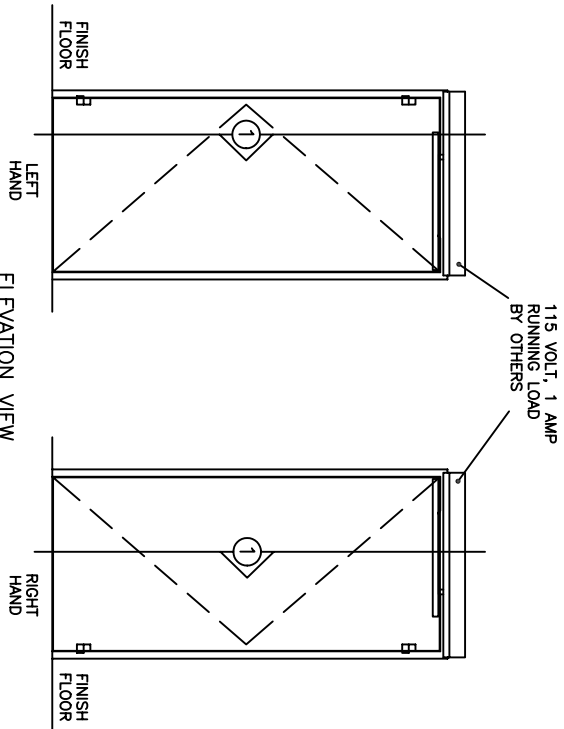

BENCHMARK
 LOW ENERGY OPERATOR - FULL LENGTH
 SINGLE DOOR
 OFFSET PIVOT OR BUTT HINGE
 SURFACE APPLIED
 WITH PULL ARM

7350 West Wilson Ave.
 Harwood Heights, IL 60706-4786

Phone: (800) 543-4635
 Fax: (708) 867-0291

www.doromatic.com

ISOMETRIC VIEW

NOTE:

* ALSO AVAILABLE WITH PREMIUM CONTROL BOX FOR SIMPLIFIED COORDINATION WITH COMMON ELECTRICAL HARDWARE.

* ALL ANSI DECALS ARE PROVIDED.