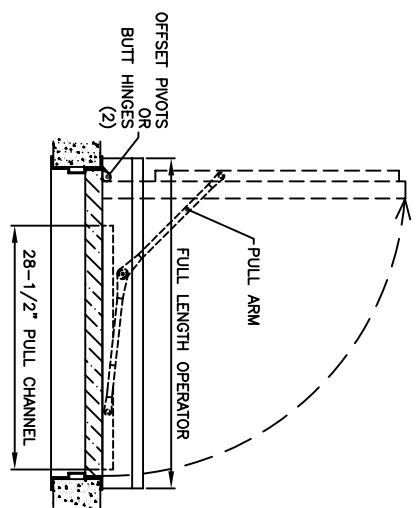

BENCHMARK
 LOW ENERGY OPERATOR - FULL LENGTH
 SINGLE DOOR
 OFFSET PIVOT OR BUTT HINGE
 SURFACE APPLIED
 WITH PULL ARM

7350 West Wilson Ave.
 Harwood Heights, IL 60706-4786

Phone: (800) 543-4635
 Fax: (708) 867-0291

www.doromatic.com

ISOMETRIC VIEW

NOTE:

* ALSO AVAILABLE WITH PREMIUM CONTROL BOX FOR SIMPLIFIED COORDINATION WITH COMMON ELECTRICAL HARDWARE.

* ALL ANSI DECALS ARE PROVIDED.