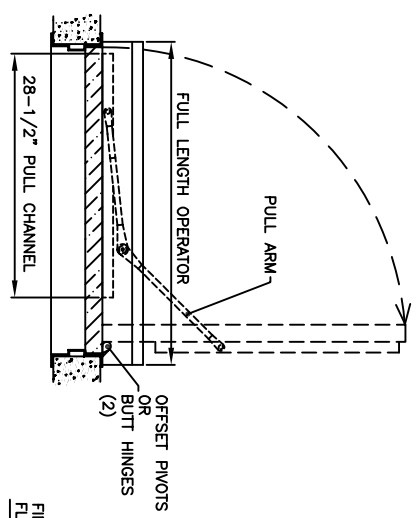

BENCHMARK
 LOW ENERGY OPERATOR - FULL LENGTH
 SINGLE DOOR
 OFFSET PIVOT OR BUTT HINGE
 SURFACE APPLIED
 WITH PULL ARM

7350 West Wilson Ave.
 Harwood Heights, IL 60706-4786

Phone: (800) 543-4635
 Fax: (708) 867-0291

www.doromatic.com

ISOMETRIC VIEW

NOTE:

* ALSO AVAILABLE WITH PREMIUM CONTROL BOX FOR SIMPLIFIED COORDINATION WITH COMMON ELECTRICAL HARDWARE.

* ALL ANSI DECALS ARE PROVIDED.