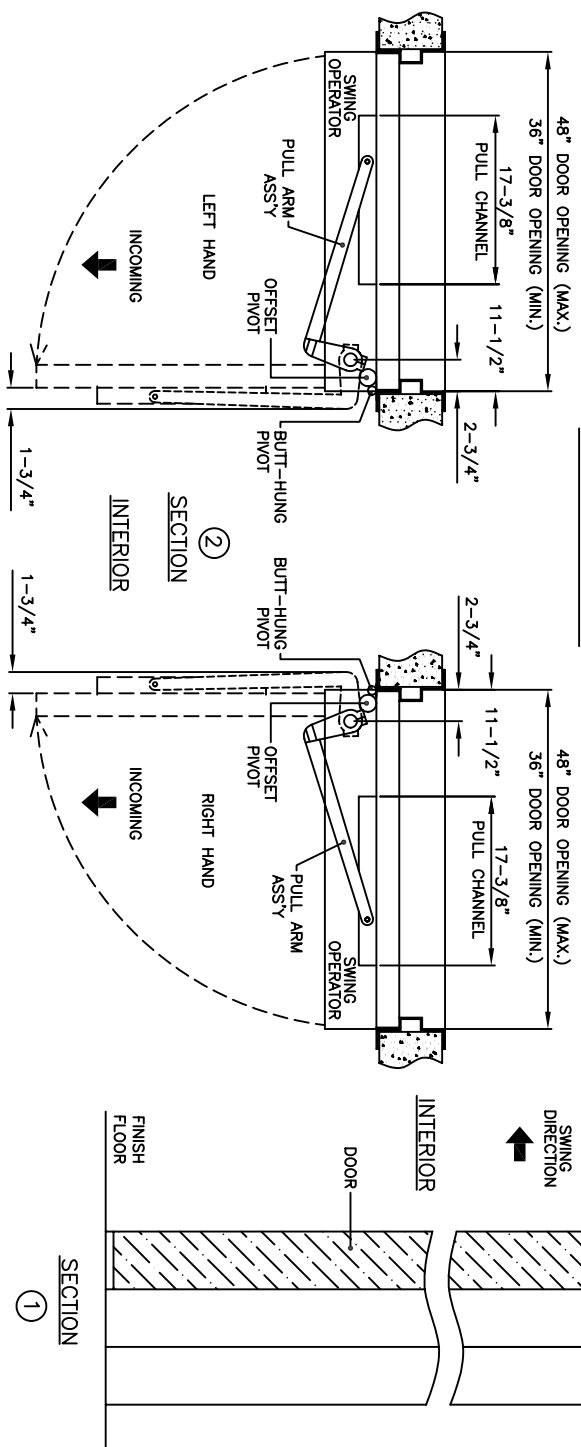

**SENIOR-SWING**  
 SINGLE DOOR  
 SURFACE APPLIED OPERATOR  
 FOR OFFSET OR BUTT-HUNG DOORS  
 INCOMING SWING  
 WITH PULL ARM

7350 West Wilson Ave.  
 Harwood Heights, IL 60706-4786  
 Phone: (800) 543-4635  
 Fax: (708) 867-0291  
 www.doromatic.com

INTERIOR ELEVATION

**NOTE:**  
 STANDARD PACKAGE:  
 ELECTRO-MECHANICAL SWING DOOR OPERATOR WITH  
 MICROPROCESSOR CONTROL BOX AND TOP PULL ARM.

STANDARD FINISH:  
 CLEAR ANODIZED - US28  
 DARK BRONZE ANODIZED - DC13  
 SPECIAL COLORS AND CLADDING ARE AVAILABLE

- \* CONSULT ANSI CODES FOR SAFETY REQUIREMENTS.
- \* ALL WRITTEN DIMENSIONS ARE TO TAKE PREFERENCE OVER SCALED DIMENSIONS.
- \* OPTIONAL EQUIPMENT:  
 - HEADER MOUNTED SAFETY SYSTEM  
 - SAFETY SENSORS  
 - GUIDE RAILS W/ SAFETY LOGIC BEAM.  
 \* THE LENGTH WILL BE IN ACCORDANCE WITH ANSI-STANDARD
- \* ALL ANSI DECALS ARE PROVIDED.