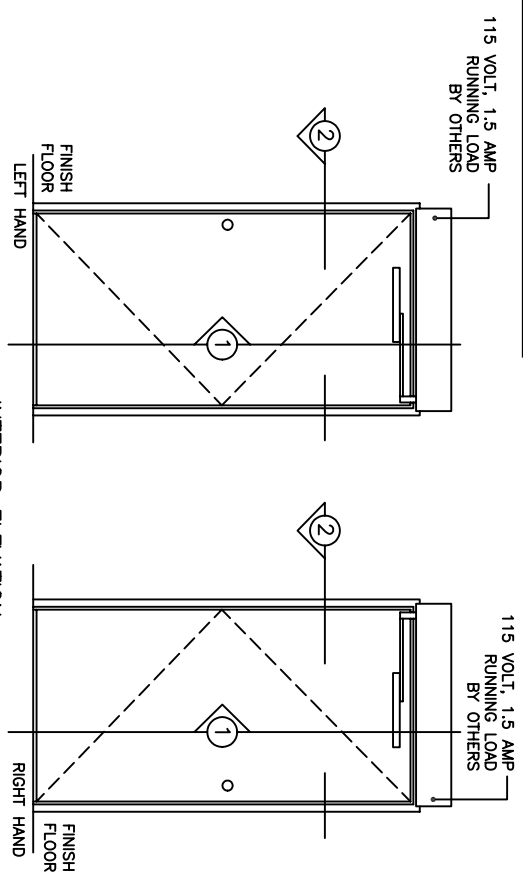

**SENIOR-SWING**  
 SINGLE DOOR  
 SURFACE APPLIED OPERATOR  
 FOR OFFSET OR BUTT-HUNG DOORS  
 INCOMING SWING  
 WITH PULL ARM

7350 West Wilson Ave.  
 Harwood Heights, IL 60706-4786  
 Phone: (800) 543-4635  
 Fax: (708) 867-0291  
 www.doromatic.com

INTERIOR ELEVATION

**NOTE:**  
 STANDARD PACKAGE:  
 ELECTRO-MECHANICAL SWING DOOR OPERATOR WITH  
 MICROPROCESSOR CONTROL BOX AND TOP PULL ARM.

STANDARD FINISH:  
 CLEAR ANODIZED - US28  
 DARK BRONZE ANODIZED - DC13  
 SPECIAL COLORS AND CLADDING ARE AVAILABLE

- \* CONSULT ANSI CODES FOR SAFETY REQUIREMENTS.
- \* ALL WRITTEN DIMENSIONS ARE TO TAKE PREFERENCE OVER SCALED DIMENSIONS.
- \* OPTIONAL EQUIPMENT:  
 - HEADER MOUNTED SAFETY SYSTEM  
 - SAFETY SENSORS  
 - GUIDE RAILS W/ SAFETY LOGIC BEAM.  
 \* THE LENGTH WILL BE IN ACCORDANCE WITH ANSI-STANDARD
- \* ALL ANSI DECALS ARE PROVIDED.