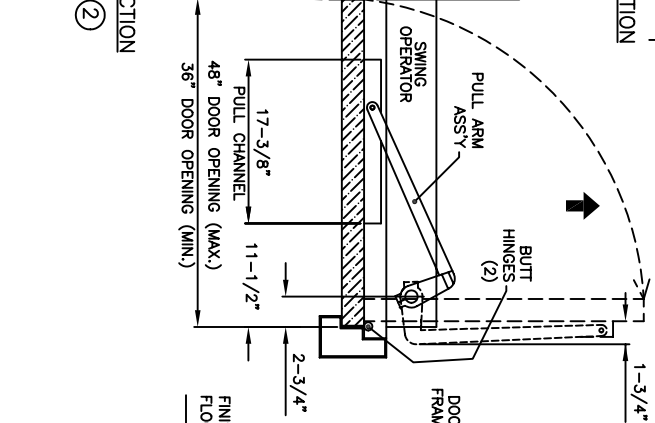

**SENIOR-SWING**  
 DOUBLE EGRESS DOOR - RIGHT HAND  
 SURFACE APPLIED OPERATORS ON SAME SIDE  
 FOR BUTT-HINGED DOORS  
 WITH PUSH & PULL ARM

7350 West Wilson Ave.  
 Harwood Heights, IL 60706-4786

Phone: (800) 543-4635  
 Fax: (708) 867-0291

www.doromatic.com

89584REV/B  
 FEB. 9, 2004

**NOTE:**  
 STANDARD PACKAGE:  
 ELECTRO-MECHANICAL SWING DOOR OPERATOR, WITH  
 MICROPROCESSOR CONTROL BOX, AND TOP PUSH ARM  
 AND PULL ARM.  
 STANDARD FINISH:  
 CLEAR ANODIZED - US28  
 DARK BRONZE ANODIZED - DC13  
 SPECIAL COLORS AND CLADDING ARE AVAILABLE  
 \* CONSULT ANSI CODES FOR SAFETY REQUIREMENTS.  
 \* ALL WRITTEN DIMENSIONS ARE TO TAKE  
 PREFERENCE OVER SCALED DIMENSIONS.  
 \* OPTIONAL EQUIPMENT:  
 - HEADER MOUNTED SAFETY SYSTEM  
 - SAFETY SENSORS  
 - GUIDE RAILS  
 - THE LENGTH WILL BE IN ACCORDANCE  
 WITH ANSI-STANDARD  
 \* ALL ANSI DECALS ARE PROVIDED.