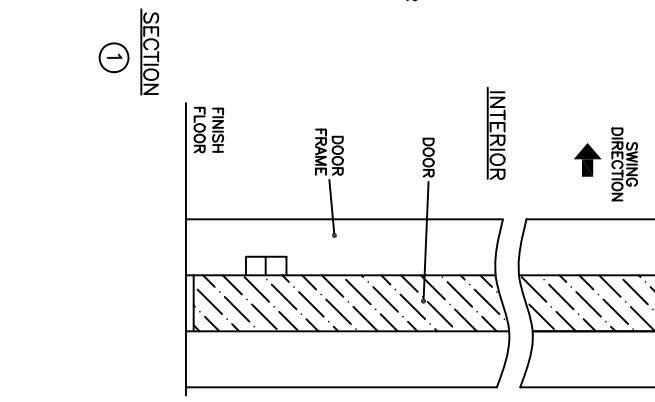

**SENIOR-SWING**  
 DOUBLE EGRESS DOOR - RIGHT HAND  
 SURFACE APPLIED OPERATORS ON SAME SIDE  
 FOR BUTT-HINGED DOORS  
 WITH PUSH & PULL ARM

7350 West Wilson Ave.  
 Harwood Heights, IL 60706-4786

Phone: (800) 543-4635  
 Fax: (708) 867-0291

www.doromatic.com

89584REV/B  
 FEB. 9, 2004

**NOTE:**  
 STANDARD PACKAGE:  
 ELECTRO-MECHANICAL SWING DOOR OPERATOR, WITH  
 MICROPROCESSOR CONTROL BOX, AND TOP PUSH ARM  
 AND PULL ARM.  
 STANDARD FINISH:  
 CLEAR ANODIZED - US28  
 DARK BRONZE ANODIZED - DC13  
 SPECIAL COLORS AND CLADDING ARE AVAILABLE  
 \* CONSULT ANSI CODES FOR SAFETY REQUIREMENTS.  
 \* ALL WRITTEN DIMENSIONS ARE TO TAKE  
 PREFERENCE OVER SCALED DIMENSIONS.  
 \* OPTIONAL EQUIPMENT:  
 - HEADER MOUNTED SAFETY SYSTEM  
 - SAFETY SENSORS  
 - GUIDE RAILS  
 - THE LENGTH WILL BE IN ACCORDANCE  
 WITH ANSI-STANDARD  
 \* ALL ANSI DECALS ARE PROVIDED.