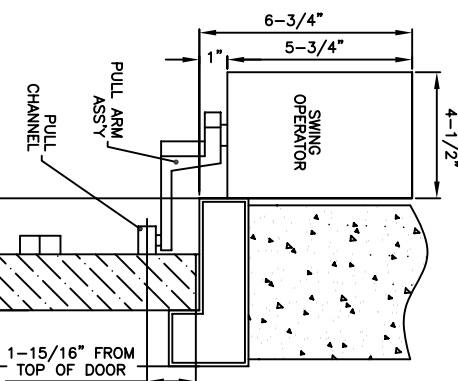

**SENIOR-SWING**  
 DOUBLE EGRESS DOOR - RIGHT HAND  
 SURFACE APPLIED OPERATORS ON SAME SIDE  
 FOR BUTT-HINGED DOORS  
 WITH PUSH & PULL ARM

7350 West Wilson Ave.  
 Harwood Heights, IL 60706-4786

Phone: (800) 543-4635  
 Fax: (708) 867-0291

www.doromatic.com

89584REV/B  
 FEB. 9, 2004

**NOTE:**  
 STANDARD PACKAGE:  
 ELECTRO-MECHANICAL SWING DOOR OPERATOR, WITH  
 MICROPROCESSOR CONTROL BOX, AND TOP PUSH ARM  
 AND PULL ARM.  
 STANDARD FINISH:  
 CLEAR ANODIZED - US28  
 DARK BRONZE ANODIZED - DC13  
 SPECIAL COLORS AND CLADDING ARE AVAILABLE  
 \* CONSULT ANSI CODES FOR SAFETY REQUIREMENTS.  
 \* ALL WRITTEN DIMENSIONS ARE TO TAKE  
 PREFERENCE OVER SCALED DIMENSIONS.  
 \* OPTIONAL EQUIPMENT:  
 - HEADER MOUNTED SAFETY SYSTEM  
 - SAFETY SENSORS  
 - GUIDE RAILS  
 - THE LENGTH WILL BE IN ACCORDANCE  
 WITH ANSI-STANDARD  
 \* ALL ANSI DECALS ARE PROVIDED.