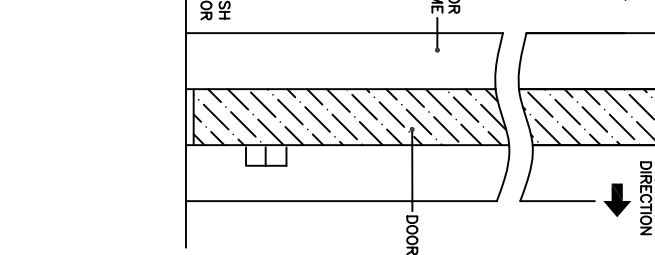

**SENIOR-SWING**  
 DOUBLE EGRESS DOOR - RIGHT HAND  
 SURFACE APPLIED OPERATORS ON SAME SIDE  
 FOR BUTT-HINGED DOORS  
 WITH PUSH & PULL ARM

7350 West Wilson Ave.  
 Harwood Heights, IL 60706-4786

Phone: (800) 543-4635  
 Fax: (708) 867-0291

www.doromatic.com

89584REV/B  
 FEB. 9, 2004

**NOTE:**  
 STANDARD PACKAGE:  
 ELECTRO-MECHANICAL SWING DOOR OPERATOR, WITH  
 MICROPROCESSOR CONTROL BOX, AND TOP PUSH ARM  
 AND PULL ARM.  
 STANDARD FINISH:  
 CLEAR ANODIZED - US28  
 DARK BRONZE ANODIZED - DC13  
 SPECIAL COLORS AND CLADDING ARE AVAILABLE  
 \* CONSULT ANSI CODES FOR SAFETY REQUIREMENTS.  
 \* ALL WRITTEN DIMENSIONS ARE TO TAKE  
 PREFERENCE OVER SCALED DIMENSIONS.  
 \* OPTIONAL EQUIPMENT:  
 - HEADER MOUNTED SAFETY SYSTEM  
 - SAFETY SENSORS  
 - GUIDE RAILS  
 - THE LENGTH WILL BE IN ACCORDANCE  
 WITH ANSI-STANDARD  
 \* ALL ANSI DECALS ARE PROVIDED.