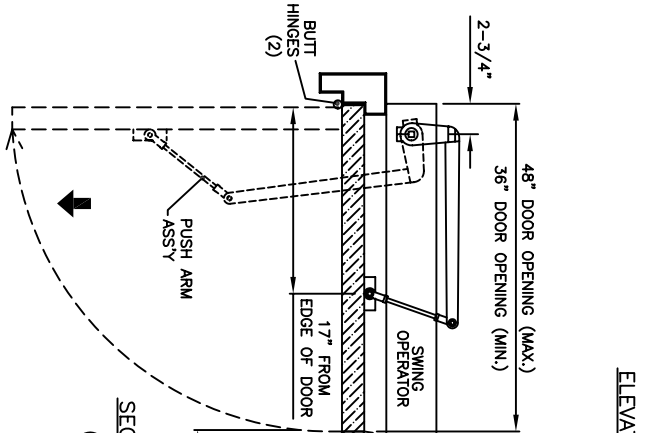

**SENIOR-SWING**  
 DOUBLE EGRESS DOOR - RIGHT HAND  
 SURFACE APPLIED OPERATORS ON SAME SIDE  
 FOR BUTT-HINGED DOORS  
 WITH PUSH & PULL ARM

7350 West Wilson Ave.  
 Harwood Heights, IL 60706-4786

Phone: (800) 543-4635  
 Fax: (708) 867-0291

www.doromatic.com

89584REV/B  
 FEB. 9, 2004

**NOTE:**  
 STANDARD PACKAGE:  
 ELECTRO-MECHANICAL SWING DOOR OPERATOR, WITH  
 MICROPROCESSOR CONTROL BOX, AND TOP PUSH ARM  
 AND PULL ARM.  
 STANDARD FINISH:  
 CLEAR ANODIZED - US28  
 DARK BRONZE ANODIZED - DC13  
 SPECIAL COLORS AND CLADDING ARE AVAILABLE  
 \* CONSULT ANSI CODES FOR SAFETY REQUIREMENTS.  
 \* ALL WRITTEN DIMENSIONS ARE TO TAKE  
 PREFERENCE OVER SCALED DIMENSIONS.  
 \* OPTIONAL EQUIPMENT:  
 - HEADER MOUNTED SAFETY SYSTEM  
 - SAFETY SENSORS  
 - GUIDE RAILS  
 - THE LENGTH WILL BE IN ACCORDANCE  
 WITH ANSI-STANDARD  
 \* ALL ANSI DECALS ARE PROVIDED.