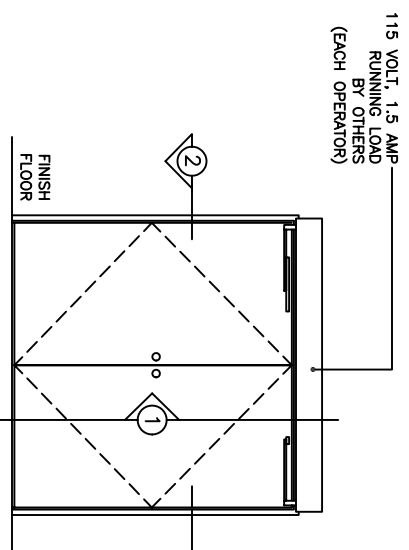

**SENIOR-SWING**  
 DOUBLE EGRESS DOOR - RIGHT HAND  
 SURFACE APPLIED OPERATORS ON SAME SIDE  
 FOR BUTT-HINGED DOORS  
 WITH PUSH & PULL ARM

7350 West Wilson Ave.  
 Harwood Heights, IL 60706-4786

Phone: (800) 543-4635  
 Fax: (708) 867-0291

www.doromatic.com

89584REV/B  
 FEB. 9, 2004

**NOTE:**  
 STANDARD PACKAGE:  
 ELECTRO-MECHANICAL SWING DOOR OPERATOR, WITH  
 MICROPROCESSOR CONTROL BOX, AND TOP PUSH ARM  
 AND PULL ARM.  
 STANDARD FINISH:  
 CLEAR ANODIZED - US28  
 DARK BRONZE ANODIZED - DC13  
 SPECIAL COLORS AND CLADDING ARE AVAILABLE  
 \* CONSULT ANSI CODES FOR SAFETY REQUIREMENTS.  
 \* ALL WRITTEN DIMENSIONS ARE TO TAKE  
 PREFERENCE OVER SCALED DIMENSIONS.  
 \* OPTIONAL EQUIPMENT:  
 - HEADER MOUNTED SAFETY SYSTEM  
 - SAFETY SENSORS  
 - GUIDE RAILS  
 - THE LENGTH WILL BE IN ACCORDANCE  
 WITH ANSI-STANDARD  
 \* ALL ANSI DECALS ARE PROVIDED.