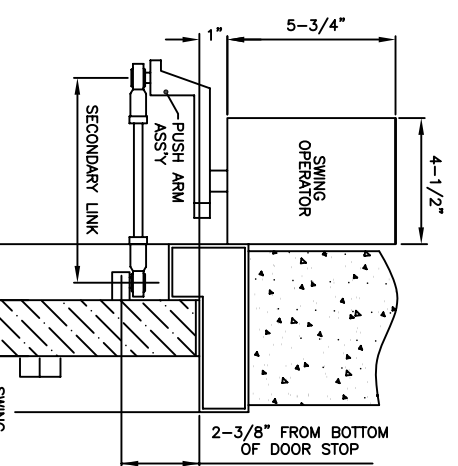

**SENIOR-SWING**  
 DOUBLE EGRESS DOOR - RIGHT HAND  
 SURFACE APPLIED OPERATORS ON SAME SIDE  
 FOR BUTT-HINGED DOORS  
 WITH PUSH & PULL ARM

7350 West Wilson Ave.  
 Harwood Heights, IL 60706-4786

Phone: (800) 543-4635  
 Fax: (708) 867-0291

www.doromatic.com

89584REV/B  
 FEB. 9, 2004

**NOTE:**  
 STANDARD PACKAGE:  
 ELECTRO-MECHANICAL SWING DOOR OPERATOR, WITH  
 MICROPROCESSOR CONTROL BOX, AND TOP PUSH ARM  
 AND PULL ARM.  
 STANDARD FINISH:  
 CLEAR ANODIZED - US28  
 DARK BRONZE ANODIZED - DC13  
 SPECIAL COLORS AND CLADDING ARE AVAILABLE  
 \* CONSULT ANSI CODES FOR SAFETY REQUIREMENTS.  
 \* ALL WRITTEN DIMENSIONS ARE TO TAKE  
 PREFERENCE OVER SCALED DIMENSIONS.  
 \* OPTIONAL EQUIPMENT:  
 - HEADER MOUNTED SAFETY SYSTEM  
 - SAFETY SENSORS  
 - GUIDE RAILS  
 - THE LENGTH WILL BE IN ACCORDANCE  
 WITH ANSI-STANDARD  
 \* ALL ANSI DECALS ARE PROVIDED.