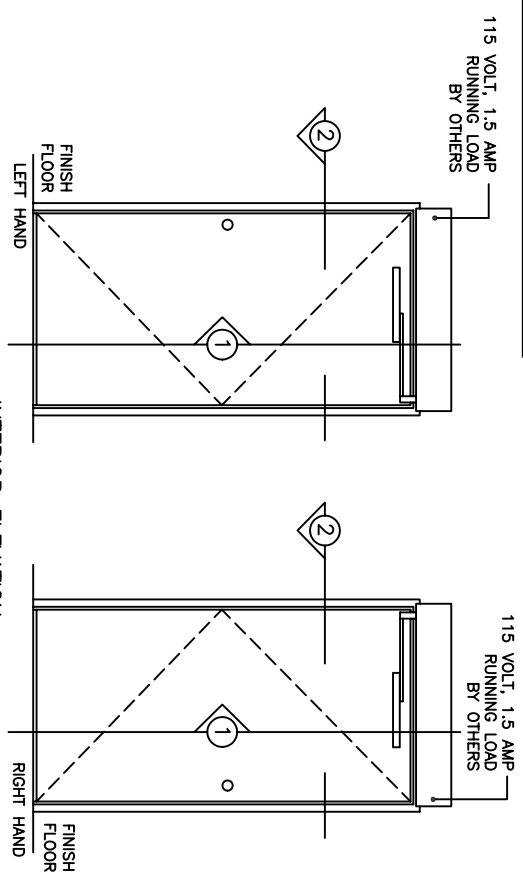

**MID-SWING**  
 SINGLE DOOR  
 SURFACE APPLIED OPERATOR  
 FOR OFFSET OR BUTT-HUNG DOORS  
 INCOMING SWING  
 WITH PULL ARM

7350 West Wilson Ave.  
 Harwood Heights, IL 60706-4786

Phone: (800) 543-4635  
 Fax: (708) 867-0291

www.doromatic.com

INTERIOR ELEVATION

**NOTE:**  
 STANDARD PACKAGE:  
 ELECTRO-MECHANICAL SWING DOOR OPERATOR WITH  
 MICROPROCESSOR CONTROL BOX AND TOP PULL ARM.

STANDARD FINISH:  
 CLEAR ANODIZED - US28  
 DARK BRONZE ANODIZED - DC13  
 SPECIAL COLORS AND CLADDING ARE AVAILABLE

- \* CONSULT ANSI CODES FOR SAFETY REQUIREMENTS.
- \* ALL WRITTEN DIMENSIONS ARE TO TAKE PREFERENCE OVER SCALED DIMENSIONS.
- \* OPTIONAL EQUIPMENT:
  - HEADER MOUNTED SAFETY SYSTEM
  - SAFETY SENSORS
  - GUIDE RAILS W/ SAFETY LOGIC BEAM
  - THE LENGTH WILL BE IN ACCORDANCE WITH ANSI-STANDARD
- \* ALL ANSI DECALS ARE PROVIDED.