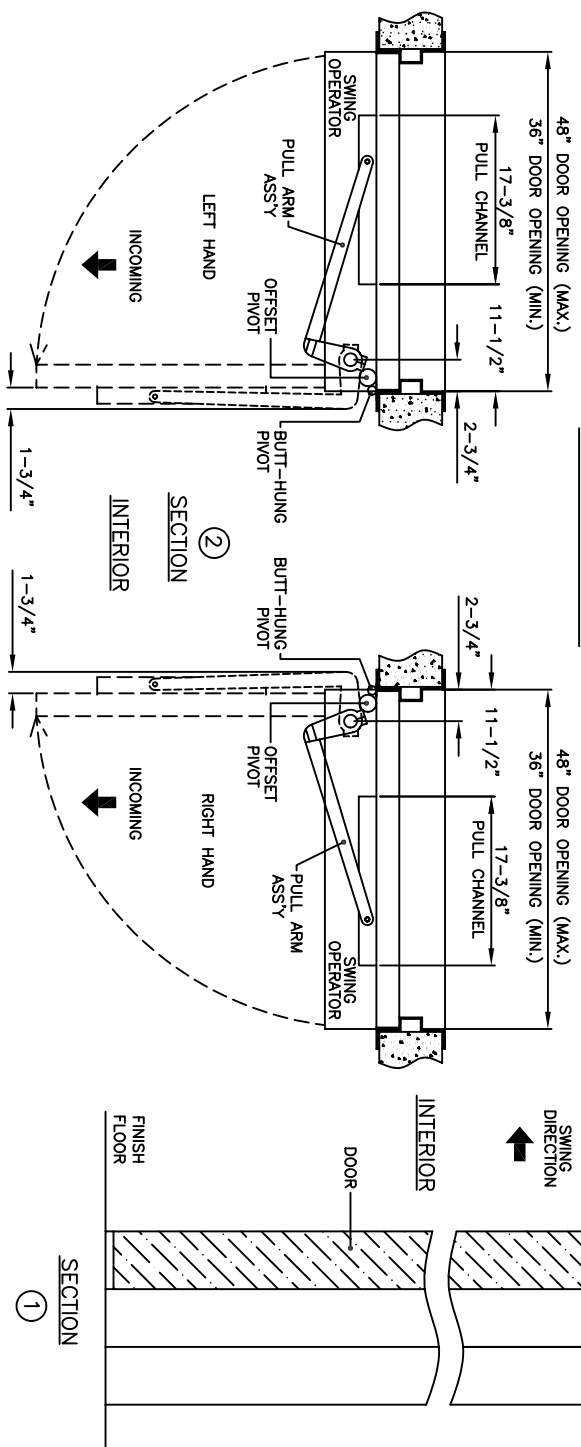

**MID-SWING**  
 SINGLE DOOR  
 SURFACE APPLIED OPERATOR  
 FOR OFFSET OR BUTT-HUNG DOORS  
 INCOMING SWING  
 WITH PULL ARM

7350 West Wilson Ave.  
 Harwood Heights, IL 60706-4786

Phone: (800) 543-4635  
 Fax: (708) 867-0291

www.doromatic.com

INTERIOR ELEVATION

**NOTE:**  
 STANDARD PACKAGE:  
 ELECTRO-MECHANICAL SWING DOOR OPERATOR WITH  
 MICROPROCESSOR CONTROL BOX AND TOP PULL ARM.

STANDARD FINISH:  
 CLEAR ANODIZED - US28  
 DARK BRONZE ANODIZED - DC13  
 SPECIAL COLORS AND CLADDING ARE AVAILABLE

- \* CONSULT ANSI CODES FOR SAFETY REQUIREMENTS.
- \* ALL WRITTEN DIMENSIONS ARE TO TAKE PREFERENCE OVER SCALED DIMENSIONS.
- \* OPTIONAL EQUIPMENT:
  - HEADER MOUNTED SAFETY SYSTEM
  - SAFETY SENSORS
  - GUIDE RAILS W/ SAFETY LOGIC BEAM
  - THE LENGTH WILL BE IN ACCORDANCE WITH ANSI-STANDARD
- \* ALL ANSI DECALS ARE PROVIDED.