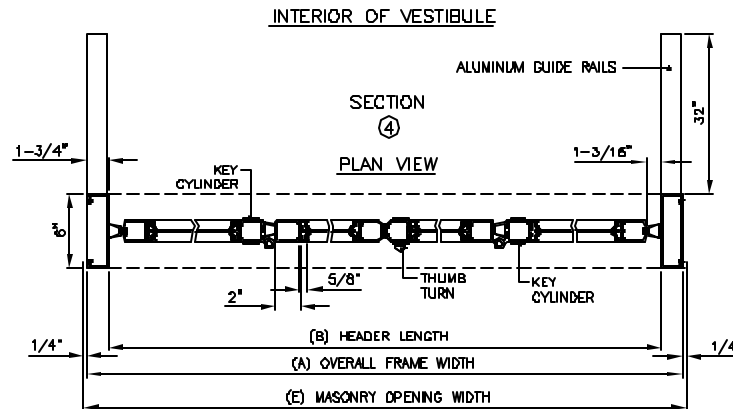

ASTRO-FOLD
 BI-FOLDING PAIR - TYPE #2
 OVERHEAD CONCEALED
 CENTER-PIVOTED
 VESTIBULE BREAKOUT
 WITH THRESHOLD

FS-FX-FX-FS

7350 West Wilson Ave.
 Harwood Heights, IL. 60706-4786

Phone: (800) 543-4635
 Fax: (708) 867-0291

www.doromatic.com

89541 REV D
 DEC. 17, 2002
 EGN: 00955

NOTE:

STANDARD PACKAGE:
 OPERATOR, NARROW STILE DOORS, FRAMES, WEATHERSTRIPPING
 2" MUNTINS, EMERGENCY BREAKOUT ON "FS" AND "FX" DOORS,
 MICROPROCESSOR CONTROL BOX WITH POWER BOOST CLOSE,
 CONTINUOUS EXTRUDED HINGE, ALUMINUM GUIDE RAILS, 4-
 POSITION KEYSWITCH, MOTION SENSOR, PRESENCE SENSOR,
 1/4" GLAZING SYSTEM, AND ONE PIECE 1/2" X 6" THRESHOLD
 JAMB TO JAMB.

STANDARD FINISH:
 CLEAR ANODIZED - US28
 DARK BRONZE ANODIZED - 0013
 SPECIAL COLORS AND CLADDING ARE AVAILABLE

* MAX. GLASS THICKNESS IS 1" ON "FS" AND "FX" DOORS.
 (GLASS STOP HEIGHT = 1-1/8")

* TRANSOM OPTIONAL MAX HEIGHT 6"-0" TOP
 OF HEADER TO TOP OF TRANSOM. CONSULT
 FACTORY FOR LARGER SIZES.

* ALL WRITTEN DIMENSIONS ARE TO TAKE PREFERENCE OVER
 SCALED DIMENSIONS.

* SIZES NOT LISTED BELOW - CONSULT FACTORY

* ALL ANSI DECALS ARE PROVIDED.

	DESCRIPTION	MIN.	MAX.
(A)	OVERALL FRAME WIDTH	63-1/2"	111-1/2"
(B)	HEADER LENGTH	80"	108"
(C)	CLEARANCE OPENING WIDTH	38"	86"
(D)	EMERGENCY BREAKOUT WIDTH	50-3/4"	98-3/4"
(E)	MASONRY OPENING WIDTH	84"	112"