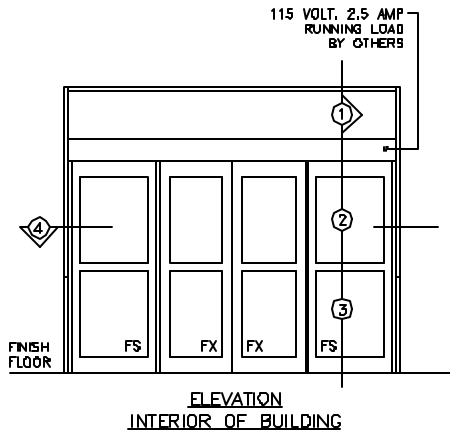

ASTRO-FOLD
 BI-FOLDING PAIR - TYPE #2
 OVERHEAD CONCEALED
 CENTER-PIVOTED
 VESTIBULE BREAKOUT
 WITH THRESHOLD

FS-FX-FX-FS

7350 West Wilson Ave.
 Harwood Heights, IL. 60706-4786

Phone: (800) 543-4635
 Fax: (708) 867-0291

www.doromatic.com

89541 REV D
 DEC. 17, 2002
 EGN: 00955

NOTE:

STANDARD PACKAGE:
 OPERATOR, NARROW STILE DOORS, FRAMES, WEATHERSTRIPPING
 2" MUNTINS, EMERGENCY BREAKOUT ON "FS" AND "FX" DOORS,
 MICROPROCESSOR CONTROL BOX WITH POWER BOOST CLOSE,
 CONTINUOUS EXTRUDED HINGE, ALUMINUM GUIDE RAILS, 4-
 POSITION KEYSWITCH, MOTION SENSOR, PRESENCE SENSOR,
 1/4" GLAZING SYSTEM, AND ONE PIECE 1/2" X 6" THRESHOLD
 JAMB TO JAMB.

* ALL WRITTEN DIMENSIONS ARE TO TAKE PREFERENCE OVER
 SCALED DIMENSIONS.

* SIZES NOT LISTED BELOW - CONSULT FACTORY

* ALL ANSI DECALS ARE PROVIDED.

	DESCRIPTION	MIN.	MAX.
(A)	OVERALL FRAME WIDTH	63-1/2"	111-1/2"
(B)	HEADER LENGTH	80"	108"
(C)	CLEARANCE OPENING WIDTH	38"	86"
(D)	EMERGENCY BREAKOUT WIDTH	50-3/4"	98-3/4"
(E)	MASONRY OPENING WIDTH	84"	112"