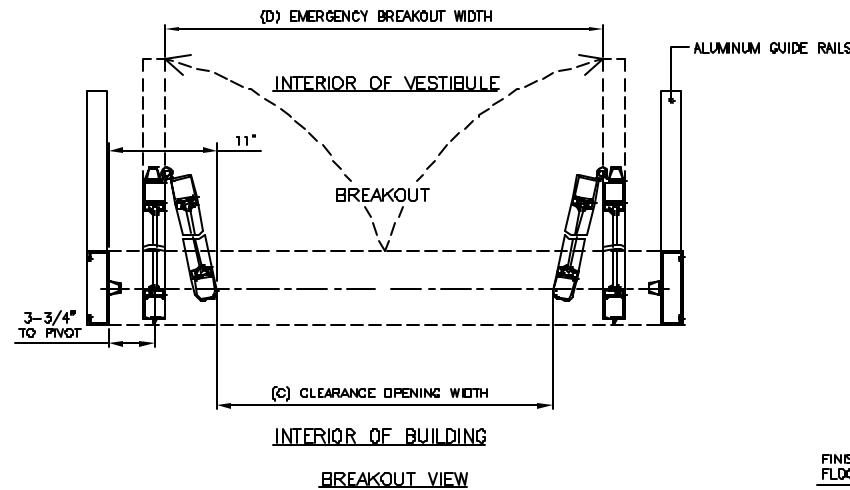

ASTRO-FOLD
 BI-FOLDING PAIR - TYPE #2
 OVERHEAD CONCEALED
 CENTER-PIVOTED
 VESTIBULE BREAKOUT
 WITH THRESHOLD

FS-FX-FX-FS

7350 West Wilson Ave.
 Harwood Heights, IL. 60706-4786

Phone: (800) 543-4635
 Fax: (708) 867-0291

www.doromatic.com

89541 REV D
 DEC. 17, 2002
 EGN: 00955

NOTE:

STANDARD PACKAGE:
 OPERATOR, NARROW STILE DOORS, FRAMES, WEATHERSTRIPPING
 2" MUNTINS, EMERGENCY BREAKOUT ON "FS" AND "FX" DOORS,
 MICROPROCESSOR CONTROL BOX WITH POWER BOOST CLOSE,
 CONTINUOUS EXTRUDED HINGE, ALUMINUM GUIDE RAILS, 4-
 POSITION KEYSWITCH, MOTION SENSOR, PRESENCE SENSOR,
 1/4" GLAZING SYSTEM, AND ONE PIECE 1/2" X 6" THRESHOLD
 JAMB TO JAMB.

* ALL WRITTEN DIMENSIONS ARE TO TAKE PREFERENCE OVER
 SCALED DIMENSIONS.

* SIZES NOT LISTED BELOW - CONSULT FACTORY

* ALL ANSI DECALS ARE PROVIDED.

	DESCRIPTION	MIN.	MAX.
(A)	OVERALL FRAME WIDTH	63-1/2"	111-1/2"
(B)	HEADER LENGTH	80"	108"
(C)	CLEARANCE OPENING WIDTH	38"	86"
(D)	EMERGENCY BREAKOUT WIDTH	50-3/4"	98-3/4"
(E)	MASONRY OPENING WIDTH	84"	112"