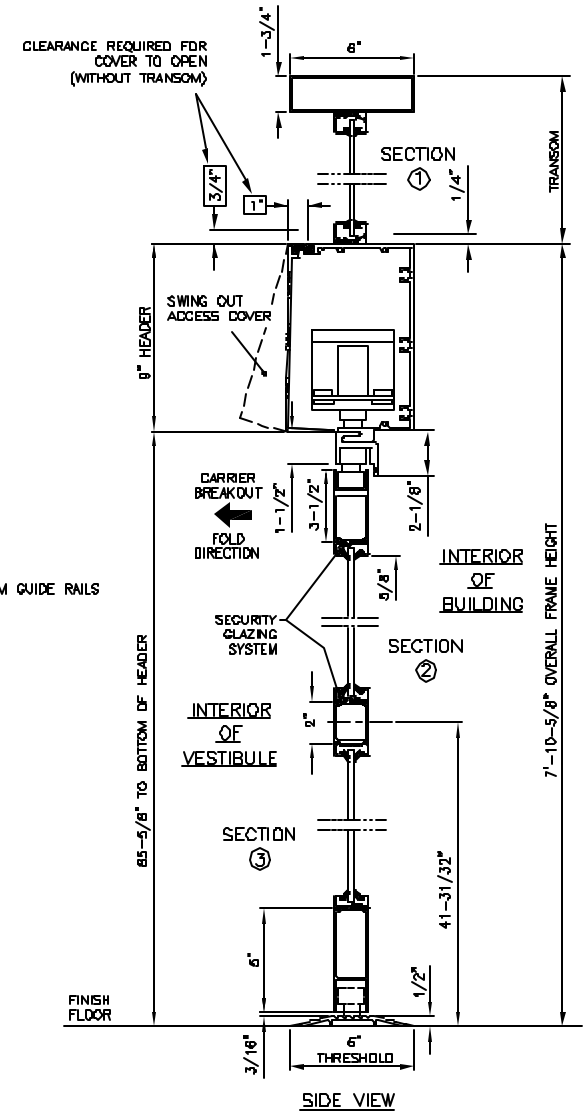

ASTRO-FOLD
 BI-FOLDING PAIR - TYPE #2
 OVERHEAD CONCEALED
 CENTER-PIVOTED
 VESTIBULE BREAKOUT
 WITH THRESHOLD

FS-FX-FX-FS

7350 West Wilson Ave.
 Harwood Heights, IL. 60706-4786

Phone: (800) 543-4635
 Fax: (708) 867-0291

www.doromatic.com

89541 REV D
 DEC. 17, 2002
 EGN: 00955

NOTE:

STANDARD PACKAGE:
 OPERATOR, NARROW STILE DOORS, FRAMES, WEATHERSTRIPPING
 2" MUNTINS, EMERGENCY BREAKOUT ON "FS" AND "FX" DOORS,
 MICROPROCESSOR CONTROL BOX WITH POWER BOOST CLOSE,
 CONTINUOUS EXTRUDED HINGE, ALUMINUM GUIDE RAILS, 4-
 POSITION KEYSWITCH, MOTION SENSOR, PRESENCE SENSOR,
 1/4" GLAZING SYSTEM, AND ONE PIECE 1/2" X 6" THRESHOLD
 JAMB TO JAMB.

* ALL WRITTEN DIMENSIONS ARE TO TAKE PREFERENCE OVER
 SCALED DIMENSIONS.

* SIZES NOT LISTED BELOW - CONSULT FACTORY

* ALL ANSI DECALS ARE PROVIDED.

	DESCRIPTION	MIN.	MAX.
(A)	OVERALL FRAME WIDTH	63-1/2"	111-1/2"
(B)	HEADER LENGTH	80"	108"
(C)	CLEARANCE OPENING WIDTH	38"	86"
(D)	EMERGENCY BREAKOUT WIDTH	50-3/4"	98-3/4"
(E)	MASONRY OPENING WIDTH	84"	112"