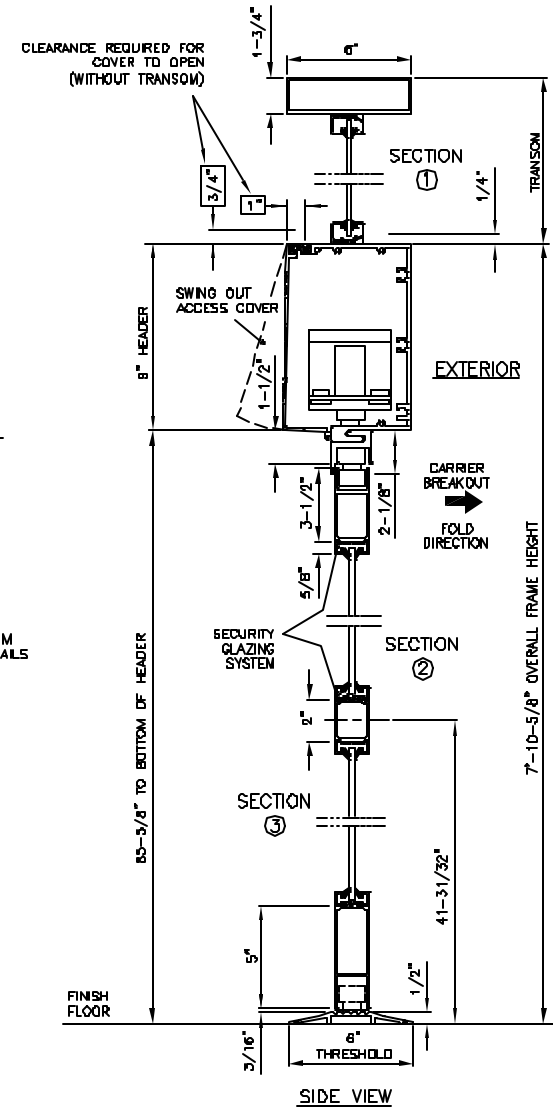

**ASTRO-FOLD**  
 BI-FOLDING PAIR - TYPE #3  
 OVERHEAD CONCEALED  
 CENTER-PIVOTED  
 REVERSE FOLD BREAKOUT  
 WITH THRESHOLD

FS-FX-FX-FS

7350 West Wilson Ave.  
 Harwood Heights, IL. 60706-4786

Phone: (800) 543-4635  
 Fax: (708) 867-0291

www.doromatic.com

89542REV D  
 DEC. 17, 2002  
 EGN: 00855

**NOTE:**

STANDARD PACKAGE:  
 OPERATOR, NARROW STILE DOORS, FRAMES, WEATHERSTRIPPING  
 2" MAINTINS, EMERGENCY BREAKOUT ON "FS" AND "FX" DOORS,  
 MICROPROCESSOR CONTROL BOX WITH POWER BOOST CLOSE,  
 CONTINUOUS EXTRUDED HINGE, ALUMINUM GUIDE RAILS, 4-  
 POSITION KEYSWITCH, MOTION SENSOR, PRESENCE SENSOR,  
 1/4" GLAZING SYSTEM, AND ONE PIECE 1/2" X 8" THRESHOLD  
 JAMB TO JAMB.

\* TRANSOM OPTIONAL. MAX. HEIGHT 6"-0" TOP  
 OF HEADER TO TOP OF TRANSOM. CONSULT  
 FACTORY FOR LARGER SIZES.

\* ALL WRITTEN DIMENSIONS ARE TO TAKE PREFERENCE OVER  
 SCALED DIMENSIONS.

\* SIZES NOT LISTED BELOW - CONSULT FACTORY

\* ALL ANSI DECALS ARE PROVIDED.

	DESCRIPTION	MIN.	MAX.
(A)	OVERALL FRAME WIDTH	83-1/2"	111-1/2"
(B)	HEADER LENGTH	60"	108"
(C)	CLEARANCE OPENING WIDTH	38"	85"
(D)	EMERGENCY BREAKOUT WIDTH	50-3/4"	88-3/4"
(E)	MASONRY OPENING WIDTH	64"	112"