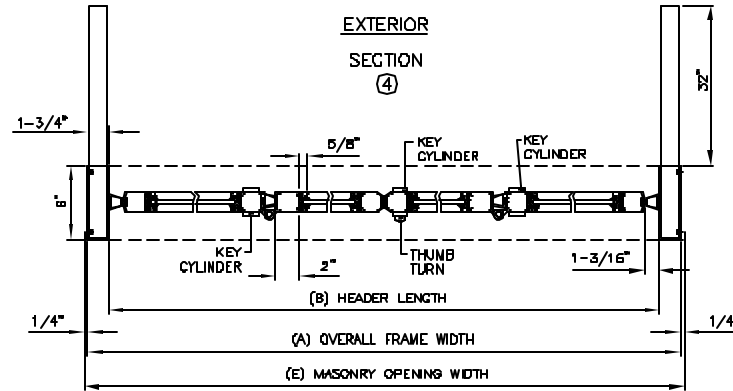

**ASTRO-FOLD**  
 BI-FOLDING PAIR - TYPE #3  
 OVERHEAD CONCEALED  
 CENTER-PIVOTED  
 REVERSE FOLD BREAKOUT  
 WITH THRESHOLD

FS-FX-FX-FS

7350 West Wilson Ave.  
 Harwood Heights, IL. 60706-4786

Phone: (800) 543-4635  
 Fax: (708) 867-0291

www.doromatic.com

89542REV D  
 DEC. 17, 2002  
 EGN: 00855

**NOTE:**

STANDARD PACKAGE:  
 OPERATOR, NARROW STILE DOORS, FRAMES, WEATHERSTRIPPING  
 2" MAINTINS, EMERGENCY BREAKOUT ON "FS" AND "FX" DOORS,  
 MICROPROCESSOR CONTROL BOX WITH POWER BOOST CLOSE,  
 CONTINUOUS EXTRUDED HINGE, ALUMINUM GUIDE RAILS, 4-  
 POSITION KEYSWITCH, MOTION SENSOR, PRESENCE SENSOR,  
 1/4" GLAZING SYSTEM, AND ONE PIECE 1/2" X 8" THRESHOLD  
 JAMB TO JAMB.

\* TRANSOM OPTIONAL. MAX. HEIGHT 6"-0" TOP  
 OF HEADER TO TOP OF TRANSOM. CONSULT  
 FACTORY FOR LARGER SIZES.

\* ALL WRITTEN DIMENSIONS ARE TO TAKE PREFERENCE OVER  
 SCALED DIMENSIONS.

\* SIZES NOT LISTED BELOW - CONSULT FACTORY

\* ALL ANSI DECALS ARE PROVIDED.

	DESCRIPTION	MIN.	MAX.
(A)	OVERALL FRAME WIDTH	83-1/2"	111-1/2"
(B)	HEADER LENGTH	60"	108"
(C)	CLEARANCE OPENING WIDTH	38"	85"
(D)	EMERGENCY BREAKOUT WIDTH	50-3/4"	88-3/4"
(E)	MASONRY OPENING WIDTH	64"	112"