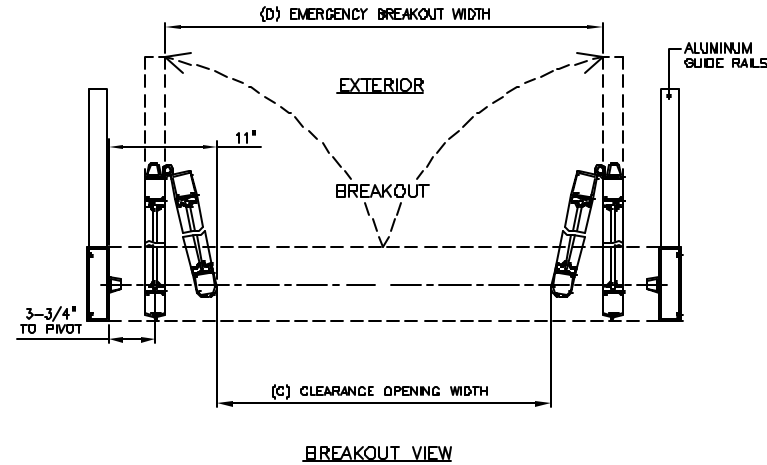

**ASTRO-FOLD**  
 BI-FOLDING PAIR - TYPE #3  
 OVERHEAD CONCEALED  
 CENTER-PIVOTED  
 REVERSE FOLD BREAKOUT  
 WITH THRESHOLD

FS-FX-FX-FS

7350 West Wilson Ave.  
 Harwood Heights, IL. 60706-4786

Phone: (800) 543-4635  
 Fax: (708) 867-0291

www.doromatic.com

89542REV D  
 DEC. 17, 2002  
 EGN: 00855

**NOTE:**

STANDARD PACKAGE:  
 OPERATOR, NARROW STILE DOORS, FRAMES, WEATHERSTRIPPING  
 2" MAINTINS, EMERGENCY BREAKOUT ON "FS" AND "FX" DOORS,  
 MICROPROCESSOR CONTROL BOX WITH POWER BOOST CLOSE,  
 CONTINUOUS EXTRUDED HINGE, ALUMINUM GUIDE RAILS, 4-  
 POSITION KEYSWITCH, MOTION SENSOR, PRESENCE SENSOR,  
 1/4" GLAZING SYSTEM, AND ONE PIECE 1/2" X 8" THRESHOLD  
 JAMB TO JAMB.