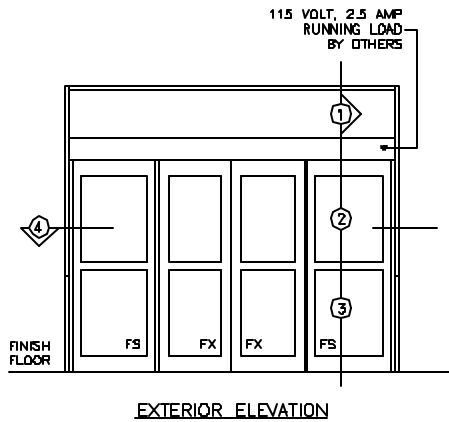

www.doromatic.com

89542REV D  
 DEC. 17, 2002  
 EGN: 00855

**NOTE:**

STANDARD PACKAGE:  
 OPERATOR, NARROW STILE DOORS, FRAMES, WEATHERSTRIPPING  
 2" MAINTINS, EMERGENCY BREAKOUT ON "FS" AND "FX" DOORS,  
 MICROPROCESSOR CONTROL BOX WITH POWER BOOST CLOSE,  
 CONTINUOUS EXTRUDED HINGE, ALUMINUM GUIDE RAILS, 4-  
 POSITION KEYSWITCH, MOTION SENSOR, PRESENCE SENSOR,  
 1/4" GLAZING SYSTEM, AND ONE PIECE 1/2" X 8" THRESHOLD  
 JAMB TO JAMB.

\* TRANSOM OPTIONAL. MAX. HEIGHT 6"-0" TOP  
 OF HEADER TO TOP OF TRANSOM. CONSULT  
 FACTORY FOR LARGER SIZES.

\* ALL WRITTEN DIMENSIONS ARE TO TAKE PREFERENCE OVER  
 SCALED DIMENSIONS.

\* SIZES NOT LISTED BELOW - CONSULT FACTORY

\* ALL ANSI DECALS ARE PROVIDED.

	DESCRIPTION	MIN.	MAX.
(A)	OVERALL FRAME WIDTH	83-1/2"	111-1/2"
(B)	HEADER LENGTH	60"	108"
(C)	CLEARANCE OPENING WIDTH	38"	85"
(D)	EMERGENCY BREAKOUT WIDTH	50-3/4"	88-3/4"
(E)	MASONRY OPENING WIDTH	64"	112"