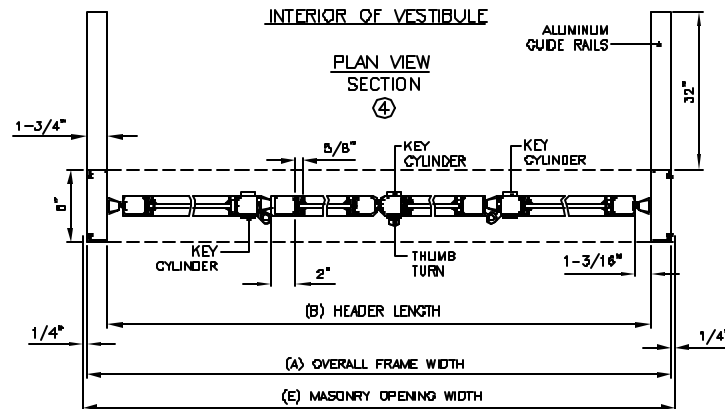

ASTRO-FOLD
 BI-FOLDING PAIR - TYPE #2
 OVERHEAD CONCEALED
 CENTER-PIVOTED
 VESTIBULE BREAKOUT
 WITHOUT THRESHOLD

FS-FX-FX-FS

7350 West Wilson Ave.
 Harwood Heights, IL. 60706-4786

Phone: (800) 543-4635
 Fax: (708) 867-0291

www.doromatic.com

8D545REV D
 DEC. 17, 2002
 EGN: 00855

NOTE:

STANDARD PACKAGE:
 OPERATOR, NARROW STILE DOORS, FRAMES, WEATHERSTRIPPING
 2" MUNTINS, EMERGENCY BREAKOUT ON "FS" AND "FX" DOORS,
 MICROPROCESSOR CONTROL BOX WITH POWER BOOST CLOSE,
 CONTINUOUS EXTRUDED HINGE, ALUMINUM GUIDE RAILS, 4-
 POSITION KEYSWITCH, MOTION SENSOR, PRESENCE SENSOR,
 AND 1/4" GLAZING SYSTEM.

* ALL WRITTEN DIMENSIONS ARE TO TAKE PREFERENCE OVER
 SCALED DIMENSIONS.

* SIZES NOT LISTED BELOW - CONSULT FACTORY

* ALL ANSI DECALS ARE PROVIDED.

	DESCRIPTION	MIN.	MAX.
(A)	OVERALL FRAME WIDTH	63-7/2"	111-1/2"
(B)	HEADER LENGTH	60"	108"
(C)	CLEARANCE OPENING WIDTH	38"	86"
(D)	EMERGENCY BREAKOUT WIDTH	60-3/4"	98-3/4"
(E)	MASONRY OPENING WIDTH	64"	112"