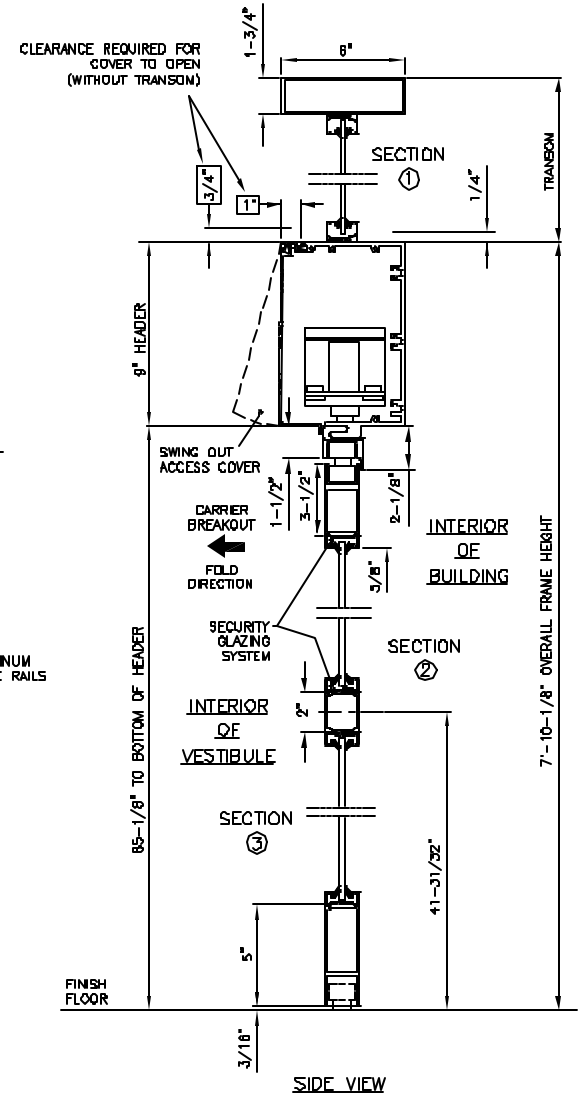

ASTRO-FOLD
 BI-FOLDING PAIR - TYPE #2
 OVERHEAD CONCEALED
 CENTER-PIVOTED
 VESTIBULE BREAKOUT
 WITHOUT THRESHOLD

FS-FX-FX-FS

7350 West Wilson Ave.
 Harwood Heights, IL. 60706-4786

Phone: (800) 543-4635
 Fax: (708) 867-0291

www.doromatic.com

8D545REV D
 DEC. 17, 2002
 EGN: 00855

NOTE:

STANDARD PACKAGE:
 OPERATOR, NARROW STILE DOORS, FRAMES, WEATHERSTRIPPING
 2" MUNTINS, EMERGENCY BREAKOUT ON "FS" AND "FX" DOORS,
 MICROPROCESSOR CONTROL BOX WITH POWER BOOST CLOSE,
 CONTINUOUS EXTRUDED HINGE, ALUMINUM GUIDE RAILS, 4-
 POSITION KEYSWITCH, MOTION SENSOR, PRESENCE SENSOR,
 AND 1/4" GLAZING SYSTEM.

* ALL WRITTEN DIMENSIONS ARE TO TAKE PREFERENCE OVER
 SCALED DIMENSIONS.

* SIZES NOT LISTED BELOW - CONSULT FACTORY

* ALL ANSI DECALS ARE PROVIDED.

	DESCRIPTION	MIN.	MAX.
(A)	OVERALL FRAME WIDTH	63-7/2"	111-1/2"
(B)	HEADER LENGTH	60"	108"
(C)	CLEARANCE OPENING WIDTH	38"	86"
(D)	EMERGENCY BREAKOUT WIDTH	60-3/4"	98-3/4"
(E)	MASONRY OPENING WIDTH	64"	112"