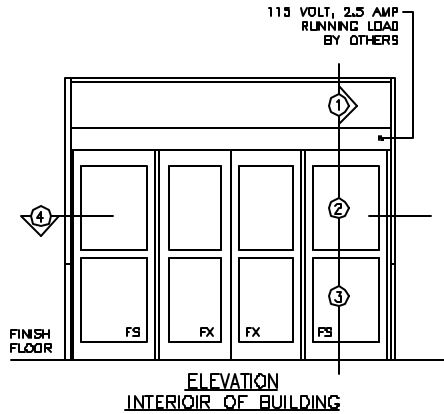

ASTRO-FOLD
BI-FOLDING PAIR - TYPE #2
OVERHEAD CONCEALED
CENTER-PIVOTED
VESTIBULE BREAKOUT
WITHOUT THRESHOLD

FS-FX-FX-FS

7350 West Wilson Ave.
Harwood Heights, IL. 60706-4786

Phone: (800) 543-4635
Fax: (708) 867-0291

www.doromatic.com

8D545REV D
DEC. 17, 2002
EGN: 00855

NOTE:

STANDARD PACKAGE:
OPERATOR, NARROW STILE DOORS, FRAMES, WEATHERSTRIPPING
2" MUNTINS, EMERGENCY BREAKOUT ON "FS" AND "FX" DOORS,
MICROPROCESSOR CONTROL BOX WITH POWER BOOST CLOSE,
CONTINUOUS EXTRUDED HINGE, ALUMINUM GUIDE RAILS, 4-
POSITION KEYSWITCH, MOTION SENSOR, PRESENCE SENSOR,
AND 1/4" GLAZING SYSTEM.

STANDARD FINISH:
CLEAR ANODIZED - US28
DARK BRONZE ANODIZED - DC13
SPECIAL COLORS AND CLADDING ARE AVAILABLE

* MAX. GLASS THICKNESS IS 1" ON "FS" AND "FX" DOORS.
(GLASS STOP HEIGHT = 1-1/8")

* TRANSOM OPTIONAL. MAX. HEIGHT 6"-0" TOP
OF HEADER TO TOP OF TRANSOM. CONSULT
FACTORY FOR LARGER SIZES.

* ALL WRITTEN DIMENSIONS ARE TO TAKE PREFERENCE OVER
SCALED DIMENSIONS.

* SIZES NOT LISTED BELOW - CONSULT FACTORY

* ALL ANSI DECALS ARE PROVIDED.

	DESCRIPTION	MIN.	MAX.
(A)	OVERALL FRAME WIDTH	63-7/2"	111-1/2"
(B)	HEADER LENGTH	60"	108"
(C)	CLEARANCE OPENING WIDTH	38"	86"
(D)	EMERGENCY BREAKOUT WIDTH	60-3/4"	98-3/4"
(E)	MASONRY OPENING WIDTH	64"	112"