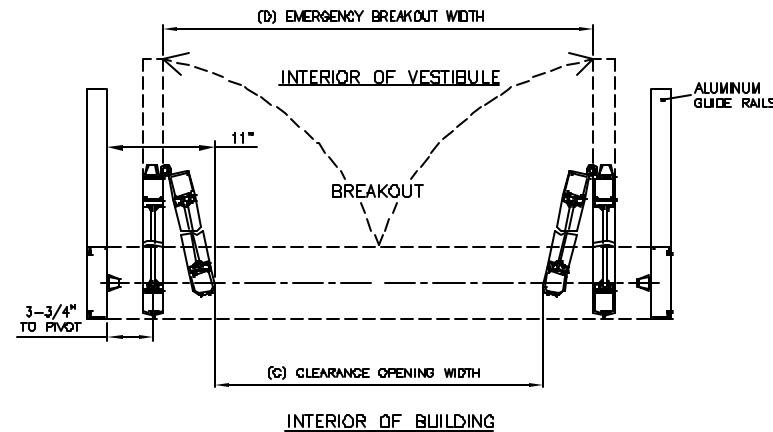

ASTRO-FOLD
 BI-FOLDING PAIR - TYPE #2
 OVERHEAD CONCEALED
 CENTER-PIVOTED
 VESTIBULE BREAKOUT
 WITHOUT THRESHOLD

FS-FX-FX-FS

7350 West Wilson Ave.
 Harwood Heights, IL. 60706-4786

Phone: (800) 543-4635
 Fax: (708) 867-0291

www.doromatic.com

8D545REV D
 DEC. 17, 2002
 EGN: 00855

NOTE:

STANDARD PACKAGE:
 OPERATOR, NARROW STILE DOORS, FRAMES, WEATHERSTRIPPING
 2" MUNTINS, EMERGENCY BREAKOUT ON "FS" AND "FX" DOORS,
 MICROPROCESSOR CONTROL BOX WITH POWER BOOST CLOSE,
 CONTINUOUS EXTRUDED HINGE, ALUMINUM GUIDE RAILS, 4-
 POSITION KEYSWITCH, MOTION SENSOR, PRESENCE SENSOR,
 AND 1/4" GLAZING SYSTEM.

* ALL WRITTEN DIMENSIONS ARE TO TAKE PREFERENCE OVER
 SCALED DIMENSIONS.

* SIZES NOT LISTED BELOW - CONSULT FACTORY

* ALL ANSI DECALS ARE PROVIDED.

	DESCRIPTION	MIN.	MAX.
(A)	OVERALL FRAME WIDTH	63-7/2"	111-1/2"
(B)	HEADER LENGTH	60"	108"
(C)	CLEARANCE OPENING WIDTH	38"	86"
(D)	EMERGENCY BREAKOUT WIDTH	60-3/4"	98-3/4"
(E)	MASONRY OPENING WIDTH	64"	112"