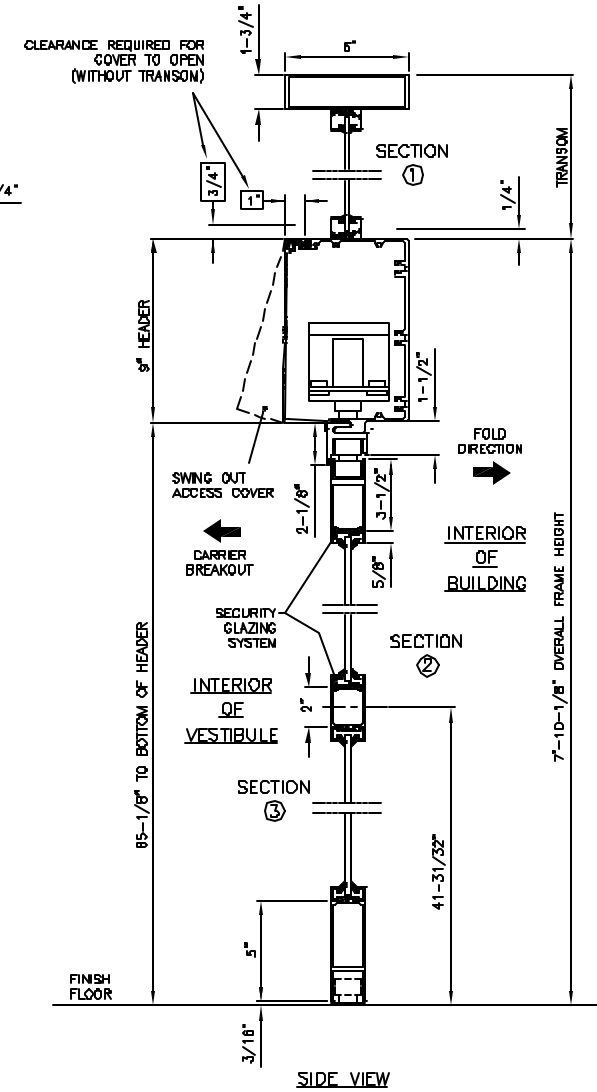

ASTRO-FOLD

BI-FOLD PAIR - TYPE #4
 OVERHEAD CONCEALED
 REVERSE FOLD VESTIBULE BREAKOUT
 CENTER-PIVOTED
 WITHOUT THRESHOLD

FS-FX-FX-FS

7350 West Wilson Ave.
 Harwood Heights, IL. 60706-4786

Phone: (800) 543-4635
 Fax: (708) 867-0291
 www.doromatic.com

89547REV D
 DEC. 17, 2002
 EGN: 00955

NOTE:

STANDARD PACKAGE:
 OPERATOR, NARROW STILE DOORS, FRAMES, WEATHERSTRIPPING
 2" MUNTINS, EMERGENCY BREAKOUT ON "FS" AND "FX" DOORS,
 MICROPROCESSOR CONTROL BDX WITH POWER BOOST CLOSE,
 CONTINUOUS EXTRUDED HINGE, ALUMINUM GUIDE RAILS, 4-
 POSITION KEYSWITCH, MOTION SENSOR, PRESENCE SENSOR,
 AND 1/4" GLAZING SYSTEM.

* ALL WRITTEN DIMENSIONS ARE TO TAKE PREFERENCE OVER
 SCALED DIMENSIONS.

* SIZES NOT LISTED BELOW - CONSULT FACTORY

* ALL ANSI DECALS ARE PROVIDED.

	DESCRIPTION	MIN.	MAX.
(A)	OVERALL FRAME WIDTH	63-1/2"	111-1/2"
(B)	HEADER LENGTH	60"	108"
(C)	CLEARANCE OPENING WIDTH	38"	86"
(D)	EMERGENCY BREAKOUT WIDTH	50-3/4"	98-3/4"
(E)	MASONRY OPENING WIDTH	84"	112"