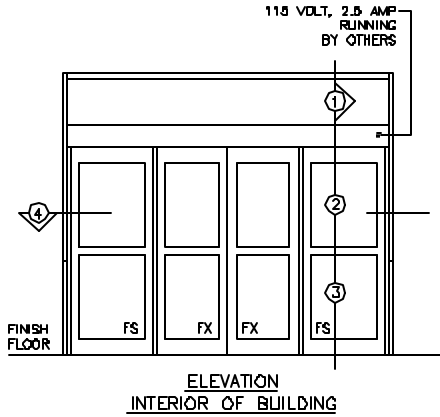

ASTRO-FOLD

BI-FOLD PAIR - TYPE #4
OVERHEAD CONCEALED
REVERSE FOLD VESTIBULE BREAKOUT
CENTER-PIVOTED
WITHOUT THRESHOLD

FS-FX-FX-FS

7350 West Wilson Ave.
Harwood Heights, IL. 60706-4786

Phone: (800) 543-4635
Fax: (708) 867-0291
www.doromatic.com

89547REV D
DEC. 17, 2002
EGN: 00955

NOTE:

STANDARD PACKAGE:
OPERATOR, NARROW STILE DOORS, FRAMES, WEATHERSTRIPPING
2" MUNTINS, EMERGENCY BREAKOUT ON "FS" AND "FX" DOORS,
MICROPROCESSOR CONTROL BDX WITH POWER BOOST CLOSE,
CONTINUOUS EXTRUDED HINGE, ALUMINUM GUIDE RAILS, 4-
POSITION KEYSWITCH, MOTION SENSOR, PRESENCE SENSOR,
AND 1/4" GLAZING SYSTEM.

STANDARD FINISH:
CLEAR ANODIZED - US28
DARK BRONZE ANODIZED - DC13
SPECIAL COLORS AND CLADDING ARE AVAILABLE

* MAX. GLASS THICKNESS IS 1" ON "FS" AND "FX" DOORS.
(GLASS STOP HEIGHT = 1-1/8")

* TRANSOM OPTIONAL MAX. HEIGHT 6"-0" TOP
OF HEADER TO TOP OF TRANSOM. CONSULT
FACTORY FOR LARGER SIZES.

* ALL WRITTEN DIMENSIONS ARE TO TAKE PREFERENCE OVER
SCALED DIMENSIONS.

* SIZES NOT LISTED BELOW - CONSULT FACTORY

* ALL ANSI DECALS ARE PROVIDED.

	DESCRIPTION	MIN.	MAX.
(A)	OVERALL FRAME WIDTH	63-1/2"	111-1/2"
(B)	HEADER LENGTH	60"	108"
(C)	CLEARANCE OPENING WIDTH	38"	86"
(D)	EMERGENCY BREAKOUT WIDTH	50-3/4"	98-3/4"
(E)	MASONRY OPENING WIDTH	84"	112"