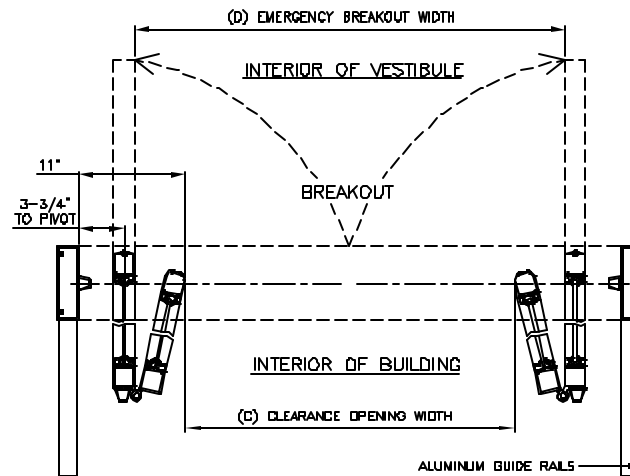

ASTRO-FOLD

BI-FOLD PAIR - TYPE #4
 OVERHEAD CONCEALED
 REVERSE FOLD VESTIBULE BREAKOUT
 CENTER-PIVOTED
 WITHOUT THRESHOLD

FS-FX-FX-FS

7350 West Wilson Ave.
 Harwood Heights, IL. 60706-4786

Phone: (800) 543-4635
 Fax: (708) 867-0291
 www.doromatic.com

89547REV D
 DEC. 17, 2002
 EGN: 00955

NOTE:

STANDARD PACKAGE:
 OPERATOR, NARROW STILE DOORS, FRAMES, WEATHERSTRIPPING
 2" MUNTINS, EMERGENCY BREAKOUT ON "FS" AND "FX" DOORS,
 MICROPROCESSOR CONTROL BDX WITH POWER BOOST CLOSE,
 CONTINUOUS EXTRUDED HINGE, ALUMINUM GUIDE RAILS, 4-
 POSITION KEYSWITCH, MOTION SENSOR, PRESENCE SENSOR,
 AND 1/4" GLAZING SYSTEM.

* ALL WRITTEN DIMENSIONS ARE TO TAKE PREFERENCE OVER
 SCALED DIMENSIONS.

* SIZES NOT LISTED BELOW - CONSULT FACTORY

* ALL ANSI DECALS ARE PROVIDED.

	DESCRIPTION	MIN.	MAX.
(A)	OVERALL FRAME WIDTH	63-1/2"	111-1/2"
(B)	HEADER LENGTH	60"	108"
(C)	CLEARANCE OPENING WIDTH	38"	86"
(D)	EMERGENCY BREAKOUT WIDTH	50-3/4"	98-3/4"
(E)	MASONRY OPENING WIDTH	84"	112"