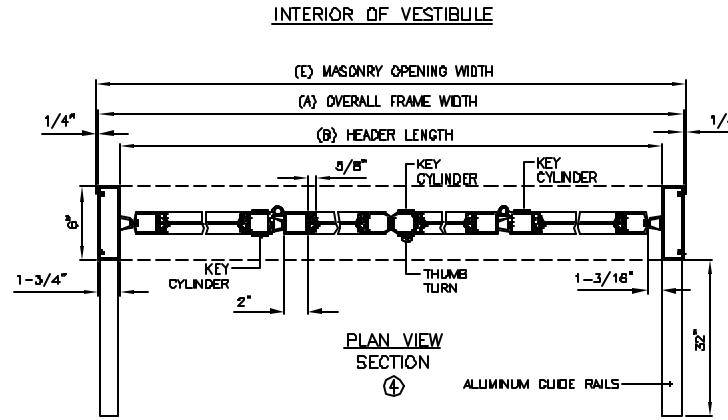

ASTRO-FOLD

BI-FOLD PAIR - TYPE #4
 OVERHEAD CONCEALED
 REVERSE FOLD VESTIBULE BREAKOUT
 CENTER-PIVOTED
 WITHOUT THRESHOLD

FS-FX-FX-FS

7350 West Wilson Ave.
 Harwood Heights, IL. 60706-4786

Phone: (800) 543-4635
 Fax: (708) 867-0291
 www.doromatic.com

89547REV D
 DEC. 17, 2002
 EGN: 00955

NOTE:

STANDARD PACKAGE:
 OPERATOR, NARROW STILE DOORS, FRAMES, WEATHERSTRIPPING
 2" MUNTINS, EMERGENCY BREAKOUT ON "FS" AND "FX" DOORS,
 MICROPROCESSOR CONTROL BDX WITH POWER BOOST CLOSE,
 CONTINUOUS EXTRUDED HINGE, ALUMINUM GUIDE RAILS, 4-
 POSITION KEYSWITCH, MOTION SENSOR, PRESENCE SENSOR,
 AND 1/4" GLAZING SYSTEM.

* ALL WRITTEN DIMENSIONS ARE TO TAKE PREFERENCE OVER
 SCALED DIMENSIONS.

* SIZES NOT LISTED BELOW - CONSULT FACTORY

* ALL ANSI DECALS ARE PROVIDED.

	DESCRIPTION	MIN.	MAX.
(A)	OVERALL FRAME WIDTH	63-1/2"	111-1/2"
(B)	HEADER LENGTH	60"	108"
(C)	CLEARANCE OPENING WIDTH	38"	86"
(D)	EMERGENCY BREAKOUT WIDTH	50-3/4"	98-3/4"
(E)	MASONRY OPENING WIDTH	84"	112"