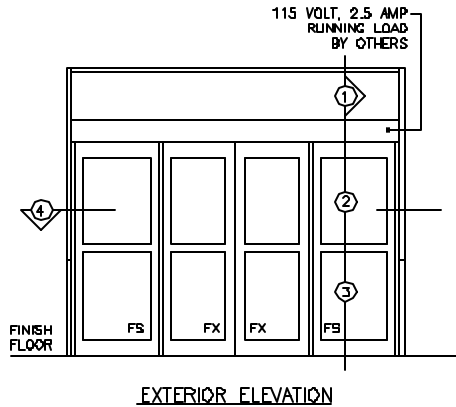

89548REV D
 DEC. 17, 2002
 EGN: 00955

NOTE:

STANDARD PACKAGE:
 OPERATOR, NARROW STILE DOORS, FRAMES, WEATHERSTRIPPING
 2" MUNTINS, EMERGENCY BREAKOUT ON "FS" AND "FX" DOORS,
 8" X 1/2" ALUMINUM THRESHOLD - JAMB TO JAMB, MICRO-
 PROCESSOR CONTROL BOX WITH POWER BOOST CLOSE,
 CONTINUOUS EXTRUDED HINGE, ALUMINUM GUIDE RAILS, 4-
 POSITION KEYSWITCH, MOTION SENSOR, PRESENCE SENSOR,
 AND 1/4" GLAZING SYSTEM.

* ALL WRITTEN DIMENSIONS ARE TO TAKE PREFERENCE OVER
 SCALED DIMENSIONS.

* SIZES NOT LISTED BELOW - CONSULT FACTORY

* ALL ANSI DECALS ARE PROVIDED.

	DESCRIPTION	MN.	MAX.
(A)	OVERALL FRAME WIDTH	83-1/2"	111-1/2"
(B)	HEADER LENGTH	80"	108"
(C)	CLEARANCE OPENING WIDTH	38"	85"
(D)	EMERGENCY BREAKOUT WIDTH	50-3/4"	68-3/4"
(E)	MASONRY OPENING WIDTH	64"	112"