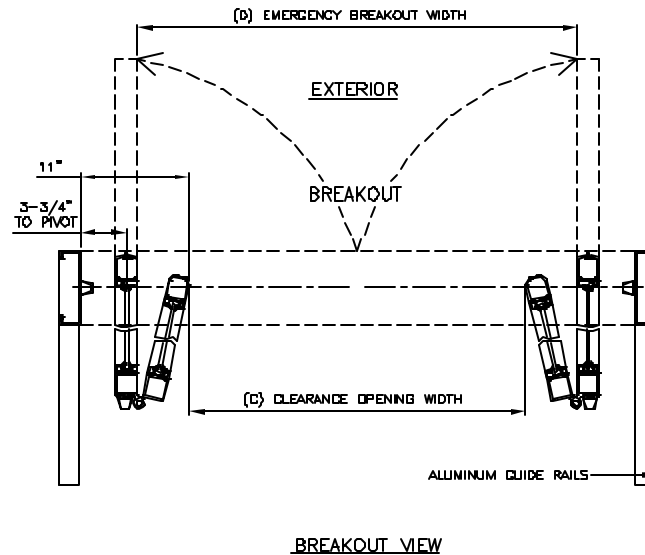

ASTRO-FOLD

BI-FOLDING PAIR - TYPE #5
 OVERHEAD CONCEALED
 STANDARD BREAKOUT WITH MAGNETIC LOCK
 CENTER-PIVOTED
 WITH THRESHOLD

FS-FX-FX-FS

7350 West Wilson Ave.
 Harwood Heights, IL. 60706-4786

Phone: (800) 543-4635
 Fax: (708) 867-0291
 www.doromatic.com

89548REV D
 DEC. 17, 2002
 EGN: 00955

NOTE:

STANDARD PACKAGE:
 OPERATOR, NARROW STILE DOORS, FRAMES, WEATHERSTRIPPING
 2" MUNTINS, EMERGENCY BREAKOUT ON "FS" AND "FX" DOORS,
 8" X 1/2" ALUMINUM THRESHOLD - JAMB TO JAMB, MICRO-
 PROCESSOR CONTROL BOX WITH POWER BOOST CLOSE,
 CONTINUOUS EXTRUDED HINGE, ALUMINUM GUIDE RAILS, 4-
 POSITION KEYSWITCH, MOTION SENSOR, PRESENCE SENSOR,
 AND 1/4" GLAZING SYSTEM.

* ALL WRITTEN DIMENSIONS ARE TO TAKE PREFERENCE OVER
 SCALED DIMENSIONS.

* SIZES NOT LISTED BELOW - CONSULT FACTORY

* ALL ANSI DECALS ARE PROVIDED.

	DESCRIPTION	MN.	MAX.
(A)	OVERALL FRAME WIDTH	83-1/2"	111-1/2"
(B)	HEADER LENGTH	80"	108"
(C)	CLEARANCE OPENING WIDTH	38"	85"
(D)	EMERGENCY BREAKOUT WIDTH	50-3/4"	68-3/4"
(E)	MASONRY OPENING WIDTH	64"	112"

BREAKOUT VIEW

SIDE VIEW