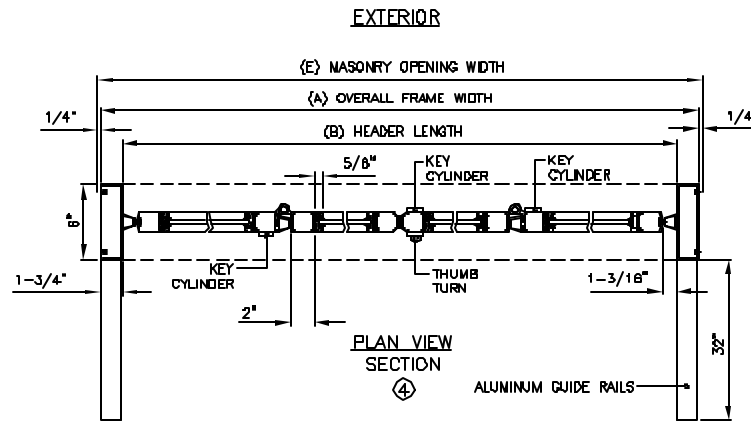

ASTRO-FOLD

BI-FOLDING PAIR - TYPE #5
 OVERHEAD CONCEALED
 STANDARD BREAKOUT WITH MAGNETIC LOCK
 CENTER-PIVOTED
 WITH THRESHOLD

FS-FX-FX-FS

7350 West Wilson Ave.
 Harwood Heights, IL. 60706-4786

Phone: (800) 543-4635
 Fax: (708) 867-0291
 www.doromatic.com

89548REV D
 DEC. 17, 2002
 EGN: 00955

NOTE:

STANDARD PACKAGE:
 OPERATOR, NARROW STILE DOORS, FRAMES, WEATHERSTRIPPING
 2" MUNTINS, EMERGENCY BREAKOUT ON "FS" AND "FX" DOORS,
 8" X 1/2" ALUMINUM THRESHOLD - JAMB TO JAMB, MICRO-
 PROCESSOR CONTROL BOX WITH POWER BOOST CLOSE,
 CONTINUOUS EXTRUDED HINGE, ALUMINUM GUIDE RAILS, 4-
 POSITION KEYSWITCH, MOTION SENSOR, PRESENCE SENSOR,
 AND 1/4" GLAZING SYSTEM.

* ALL WRITTEN DIMENSIONS ARE TO TAKE PREFERENCE OVER
 SCALED DIMENSIONS.

* SIZES NOT LISTED BELOW - CONSULT FACTORY

* ALL ANSI DECALS ARE PROVIDED.

	DESCRIPTION	MN.	MAX.
(A)	OVERALL FRAME WIDTH	83-1/2"	111-1/2"
(B)	HEADER LENGTH	80"	108"
(C)	CLEARANCE OPENING WIDTH	38"	85"
(D)	EMERGENCY BREAKOUT WIDTH	50-3/4"	68-3/4"
(E)	MASONRY OPENING WIDTH	64"	112"

BREAKOUT VIEW

SIDE VIEW