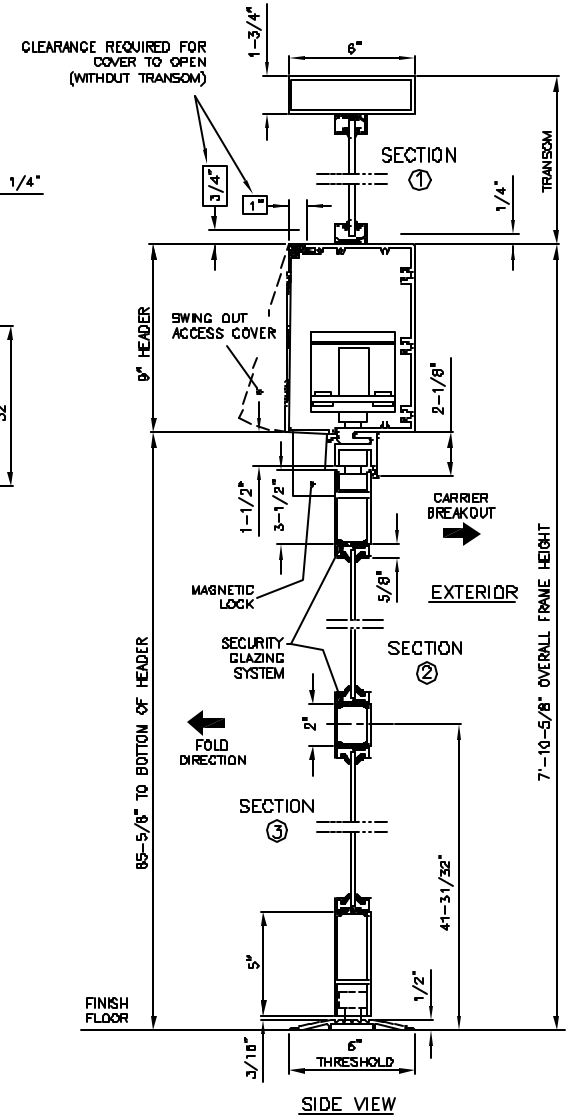

ASTRO-FOLD

BI-FOLDING PAIR - TYPE #5
 OVERHEAD CONCEALED
 STANDARD BREAKOUT WITH MAGNETIC LOCK
 CENTER-PIVOTED
 WITH THRESHOLD

FS-FX-FX-FS

7350 West Wilson Ave.
 Harwood Heights, IL. 60706-4786

Phone: (800) 543-4635
 Fax: (708) 867-0291
 www.doromatic.com

89548REV D
 DEC. 17, 2002
 EGN: 00955

NOTE:

STANDARD PACKAGE:
 OPERATOR, NARROW STILE DOORS, FRAMES, WEATHERSTRIPPING
 2" MUNTINS, EMERGENCY BREAKOUT ON "FS" AND "FX" DOORS,
 8" X 1/2" ALUMINUM THRESHOLD - JAMB TO JAMB, MICRO-
 PROCESSOR CONTROL BOX WITH POWER BOOST CLOSE,
 CONTINUOUS EXTRUDED HINGE, ALUMINUM GUIDE RAILS, 4-
 POSITION KEYSWITCH, MOTION SENSOR, PRESENCE SENSOR,
 AND 1/4" GLAZING SYSTEM.

* ALL WRITTEN DIMENSIONS ARE TO TAKE PREFERENCE OVER
 SCALED DIMENSIONS.

* SIZES NOT LISTED BELOW - CONSULT FACTORY

* ALL ANSI DECALS ARE PROVIDED.

	DESCRIPTION	MN.	MAX.
(A)	OVERALL FRAME WIDTH	83-1/2"	111-1/2"
(B)	HEADER LENGTH	80"	108"
(C)	CLEARANCE OPENING WIDTH	38"	85"
(D)	EMERGENCY BREAKOUT WIDTH	50-3/4"	68-3/4"
(E)	MASONRY OPENING WIDTH	64"	112"

BREAKOUT VIEW

SIDE VIEW