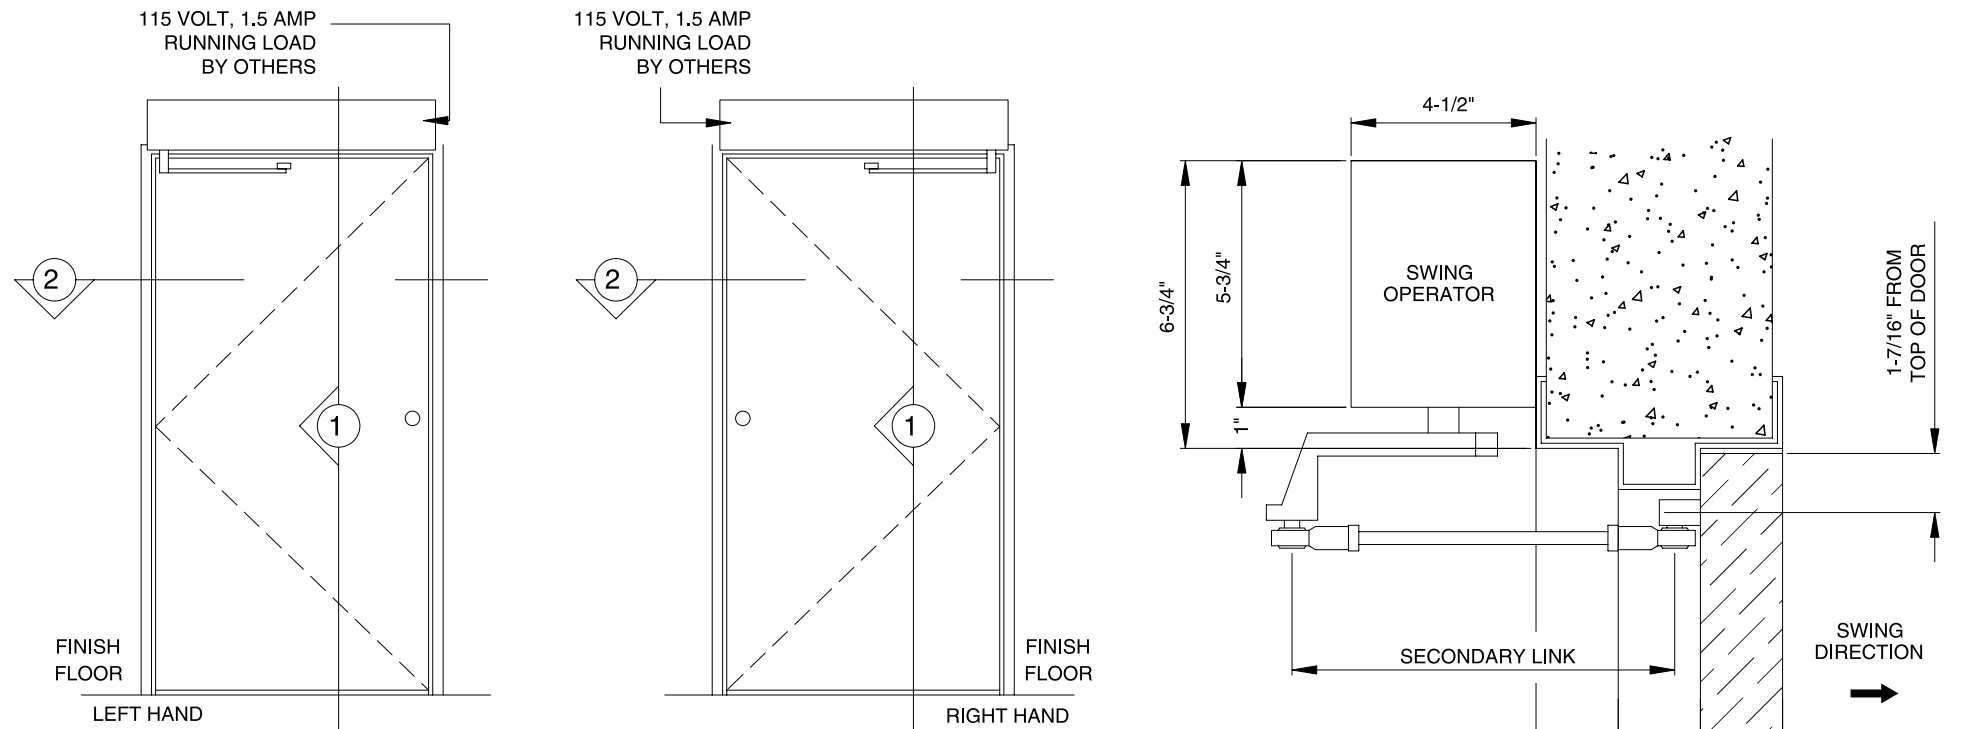

ASTRO-SWING

SINGLE DOOR
SURFACE APPLIED OPERATOR
FOR OFFSET OR BUTT-HUNG DOORS
OUTGOING SWING
WITH PUSH ARM

89562REV0
OCT. 31, 2001

7350 West Wilson Ave.
Harwood Heights, IL. 60706-4786

Phone: (800) 543-4635 WWW.DOROMATIC.COM
Fax: (708) 867-0291

ELEVATION

NOTE:

STANDARD PACKAGE:
ELECTRO-MECHANICAL SWING DOOR OPERATOR WITH
MICROPROCESSOR CONTROL BOX AND TOP PUSH ARM.

STANDARD FINISH:
CLEAR ANODIZED - US28
DARK BRONZE ANODIZED - DC13
SPECIAL COLORS AND CLADDING ARE AVAILABLE

* CONSULT ANSI CODES FOR SAFETY REQUIREMENTS.

* ALL WRITTEN DIMENSIONS ARE TO TAKE PREFERENCE OVER SCALED DIMENSIONS.

* OPTIONAL EQUIPMENT:

- HEADER MOUNTED SAFETY SYSTEM
- SAFETY SENSORS
- GUIDE RAILS W/ SAFETY LOGIC BEAM.
- " THE LENGTH WILL BE IN ACCORDANCE WITH ANSI-STANDARD "