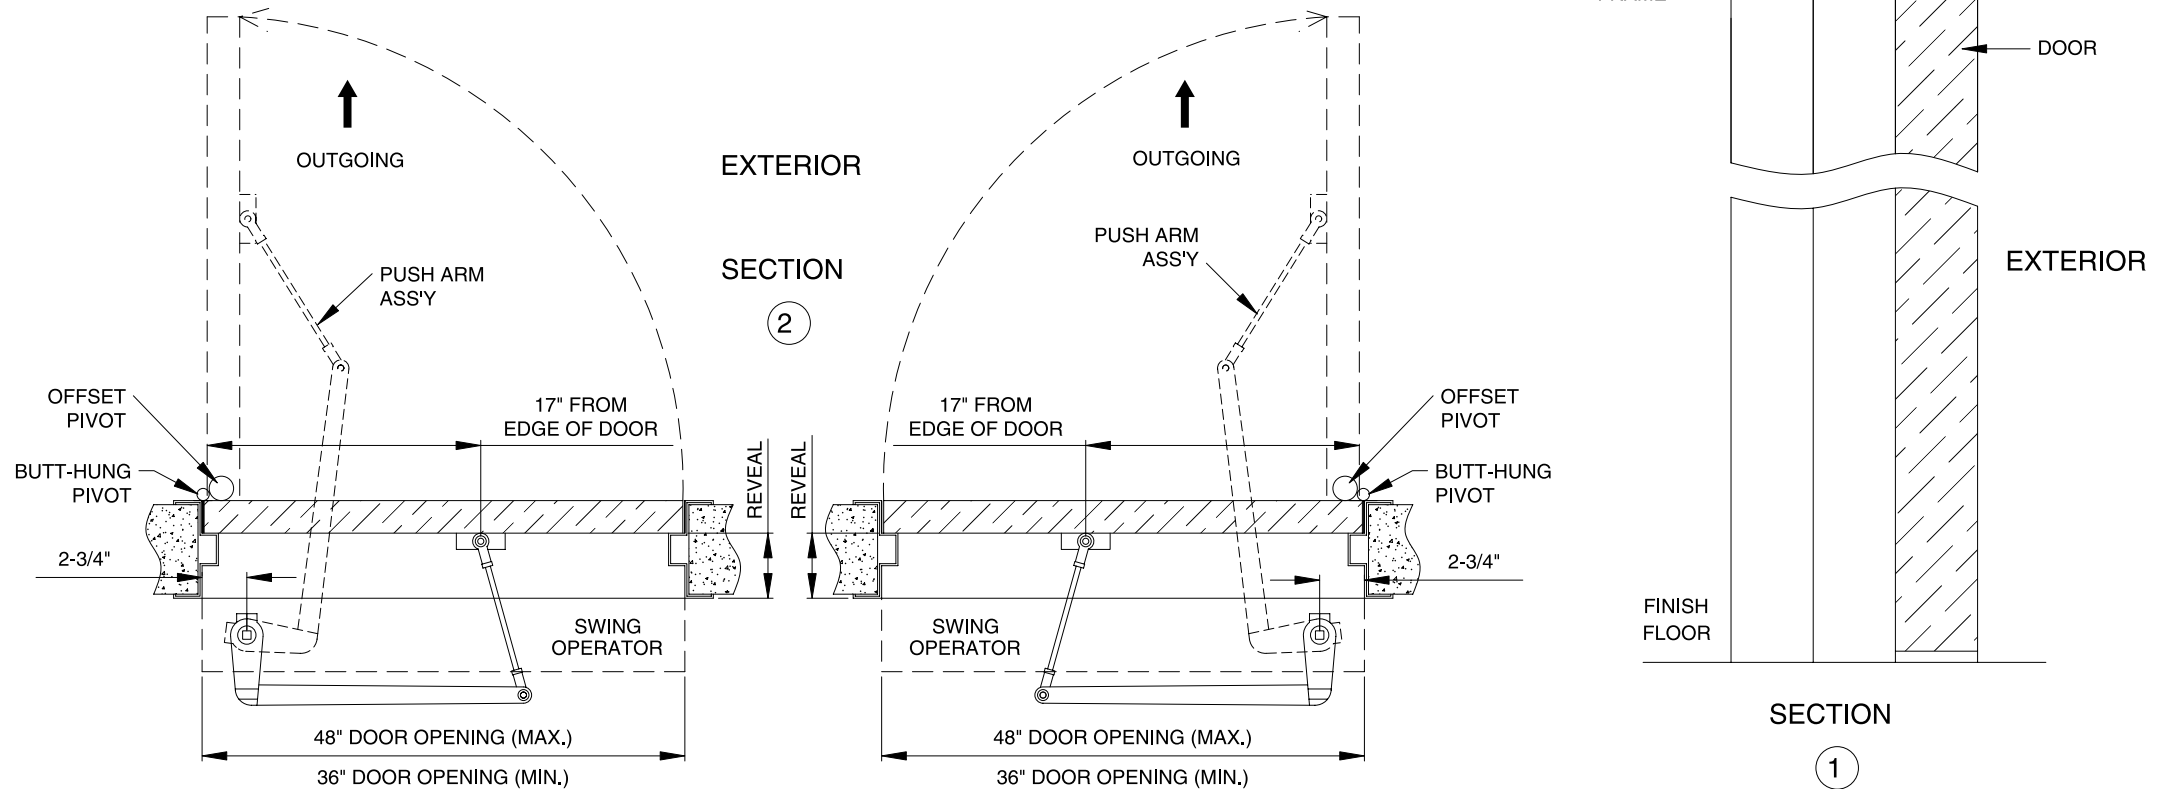

ASTRO-SWING

SINGLE DOOR
SURFACE APPLIED OPERATOR
FOR OFFSET OR BUTT-HUNG DOORS
OUTGOING SWING
WITH PUSH ARM

89562REV0
OCT. 31, 2001

7350 West Wilson Ave.
Harwood Heights, IL. 60706-4786

Phone: (800) 543-4635 WWW.DOROMATIC.COM
Fax: (708) 867-0291

ELEVATION

NOTE:

STANDARD PACKAGE:
ELECTRO-MECHANICAL SWING DOOR OPERATOR WITH
MICROPROCESSOR CONTROL BOX AND TOP PUSH ARM.

STANDARD FINISH:
CLEAR ANODIZED - US28
DARK BRONZE ANODIZED - DC13
SPECIAL COLORS AND CLADDING ARE AVAILABLE

* CONSULT ANSI CODES FOR SAFETY REQUIREMENTS.

* ALL WRITTEN DIMENSIONS ARE TO TAKE PREFERENCE OVER SCALED DIMENSIONS.

* OPTIONAL EQUIPMENT:

- HEADER MOUNTED SAFETY SYSTEM
- SAFETY SENSORS
- GUIDE RAILS W/ SAFETY LOGIC BEAM.
- " THE LENGTH WILL BE IN ACCORDANCE WITH ANSI-STANDARD "