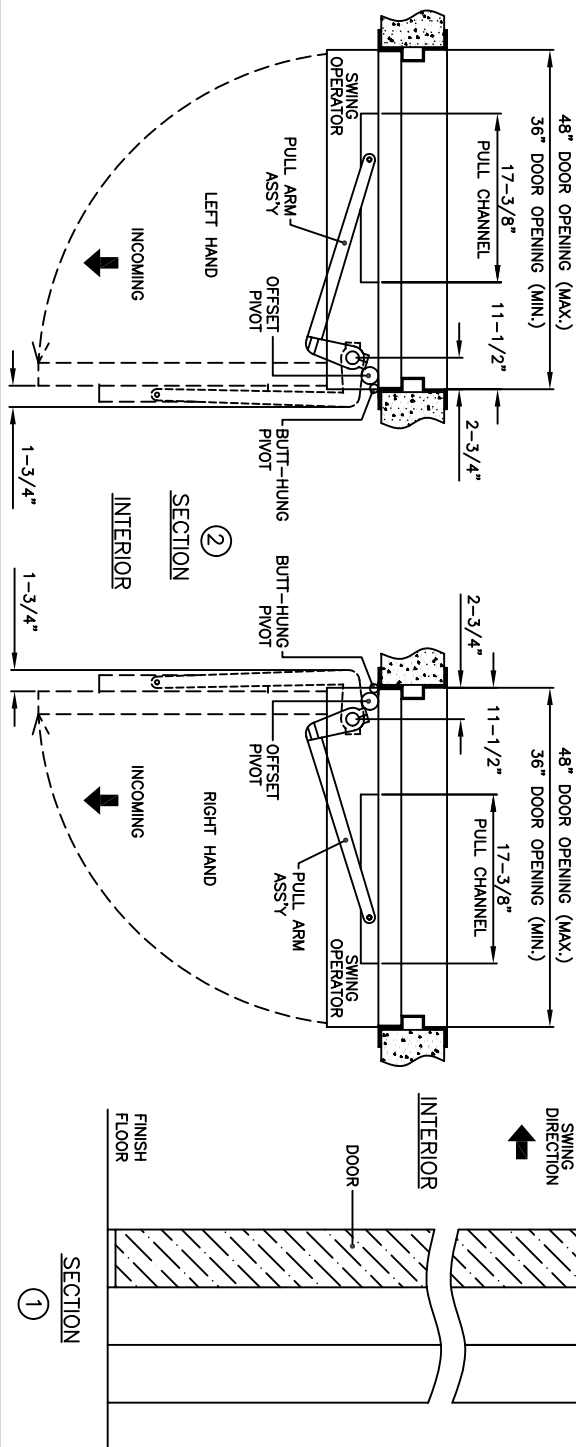

ASTRO-SWING
 SINGLE DOOR
 SURFACE APPLIED OPERATOR
 FOR OFFSET OR BUTT-HUNG DOORS
 INCOMING SWING
 WITH PULL ARM

7350 West Wilson Ave.
 Harwood Heights, IL 60706-4786

Phone: (800) 543-4635
 Fax: (708) 867-0291

www.doromatic.com

INTERIOR ELEVATION

NOTE:

STANDARD PACKAGE:
 ELECTRO-MECHANICAL SWING DOOR OPERATOR WITH
 MICROPROCESSOR CONTROL BOX AND TOP PULL ARM.

STANDARD FINISH:
 CLEAR ANODIZED - US28
 DARK BRONZE ANODIZED - DC13
 SPECIAL COLORS AND CLADDING ARE AVAILABLE

* CONSULT ANSI CODES FOR SAFETY REQUIREMENTS.

* ALL WRITTEN DIMENSIONS ARE TO TAKE
 PREFERENCE OVER SCALED DIMENSIONS.

* OPTIONAL EQUIPMENT:

- HEADER MOUNTED SAFETY SYSTEM
- SAFETY SENSORS
- GUIDE RAILS W/ SAFETY LOGIC BEAM
- THE LENGTH WILL BE IN ACCORDANCE WITH ANSI-STANDARD