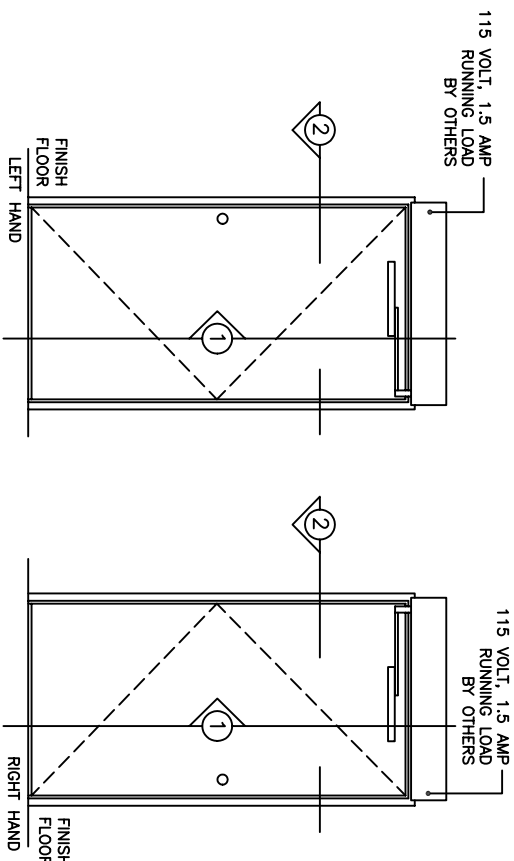

ASTRO-SWING
 SINGLE DOOR
 SURFACE APPLIED OPERATOR
 FOR OFFSET OR BUTT-HUNG DOORS
 INCOMING SWING
 WITH PULL ARM

7350 West Wilson Ave.
 Harwood Heights, IL 60706-4786

Phone: (800) 543-4635
 Fax: (708) 867-0291

www.doromatic.com

INTERIOR ELEVATION

NOTE:

STANDARD PACKAGE:
 ELECTRO-MECHANICAL SWING DOOR OPERATOR WITH
 MICROPROCESSOR CONTROL BOX AND TOP PULL ARM.

STANDARD FINISH:
 CLEAR ANODIZED - US28
 DARK BRONZE ANODIZED - DC13
 SPECIAL COLORS AND CLADDING ARE AVAILABLE

* CONSULT ANSI CODES FOR SAFETY REQUIREMENTS.

* ALL WRITTEN DIMENSIONS ARE TO TAKE
 PREFERENCE OVER SCALED DIMENSIONS.

* OPTIONAL EQUIPMENT:

- HEADER MOUNTED SAFETY SYSTEM
- SAFETY SENSORS
- GUIDE RAILS W/ SAFETY LOGIC BEAM
- THE LENGTH WILL BE IN ACCORDANCE WITH ANSI-STANDARD