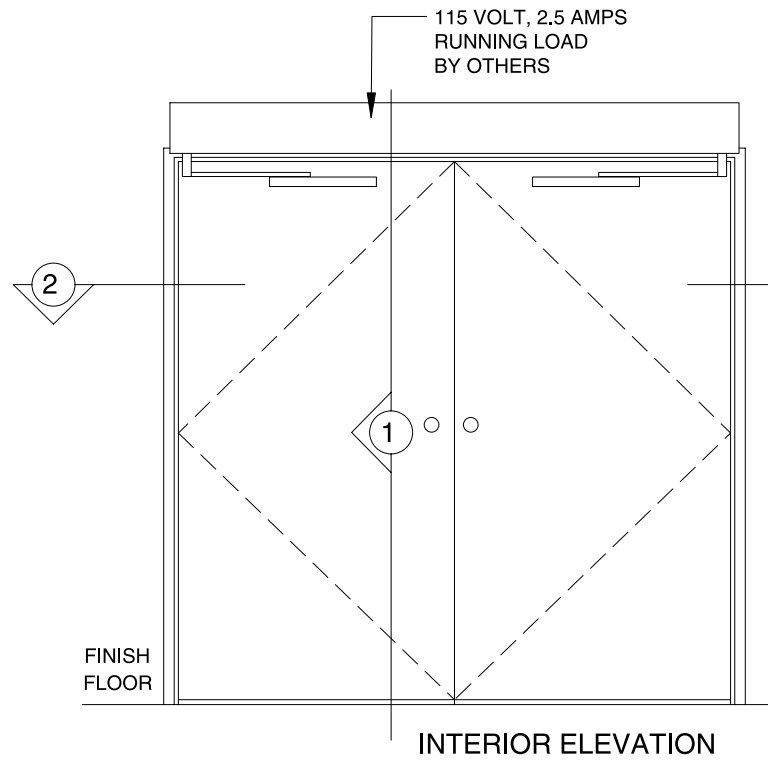

ASTRO-SWING

SIMULTANEOUS PAIR
SURFACE APPLIED OPERATOR
FOR OFFSET OR BUTT-HUNG DOORS
INCOMING SWING
WITH PULL ARM

89565REV0
OCT. 31, 2001

7350 West Wilson Ave.
Harwood Heights, IL. 60706-4786

Phone: (800) 543-4635 WWW.DOROMATIC.COM
Fax: (708) 867-0291

NOTE:

STANDARD PACKAGE:
ELECTRO-MECHANICAL SWING DOOR OPERATOR WITH
MICROPROCESSOR CONTROL BOX AND TOP PULL ARM.

STANDARD FINISH:
CLEAR ANODIZED - US28
DARK BRONZE ANODIZED - DC13
SPECIAL COLORS AND CLADDING ARE AVAILABLE