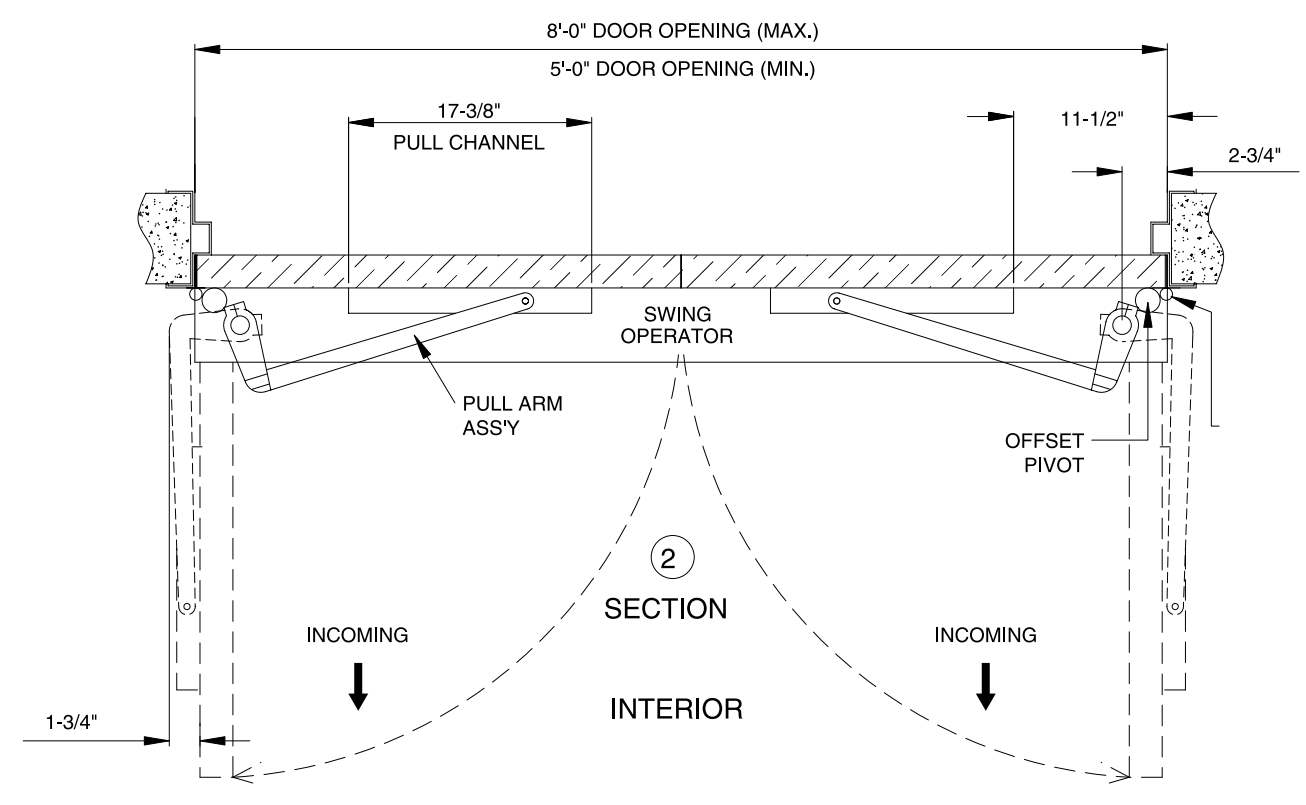

ASTRO-SWING

SIMULTANEOUS PAIR
SURFACE APPLIED OPERATOR
FOR OFFSET OR BUTT-HUNG DOORS
INCOMING SWING
WITH PULL ARM

89565REV0
OCT. 31, 2001

7350 West Wilson Ave.
Harwood Heights, IL. 60706-4786

Phone: (800) 543-4635 WWW.DOROMATIC.COM
Fax: (708) 867-0291

NOTE:

STANDARD PACKAGE:
ELECTRO-MECHANICAL SWING DOOR OPERATOR WITH
MICROPROCESSOR CONTROL BOX AND TOP PULL ARM.

STANDARD FINISH:
CLEAR ANODIZED - US28
DARK BRONZE ANODIZED - DC13
SPECIAL COLORS AND CLADDING ARE AVAILABLE

* CONSULT ANSI CODES FOR SAFETY REQUIREMENTS.

* ALL WRITTEN DIMENSIONS ARE TO TAKE
PREFERENCE OVER SCALED DIMENSIONS.

* OPTIONAL EQUIPMENT;

- HEADER MOUNTED SAFETY SYSTEM
 - SAFETY SENSORS
 - GUIDE RAILS W/ SAFETY LOGIC BEAM.
- " THE LENGTH WILL BE IN ACCORDANCE
WITH ANSI-STANDARD "