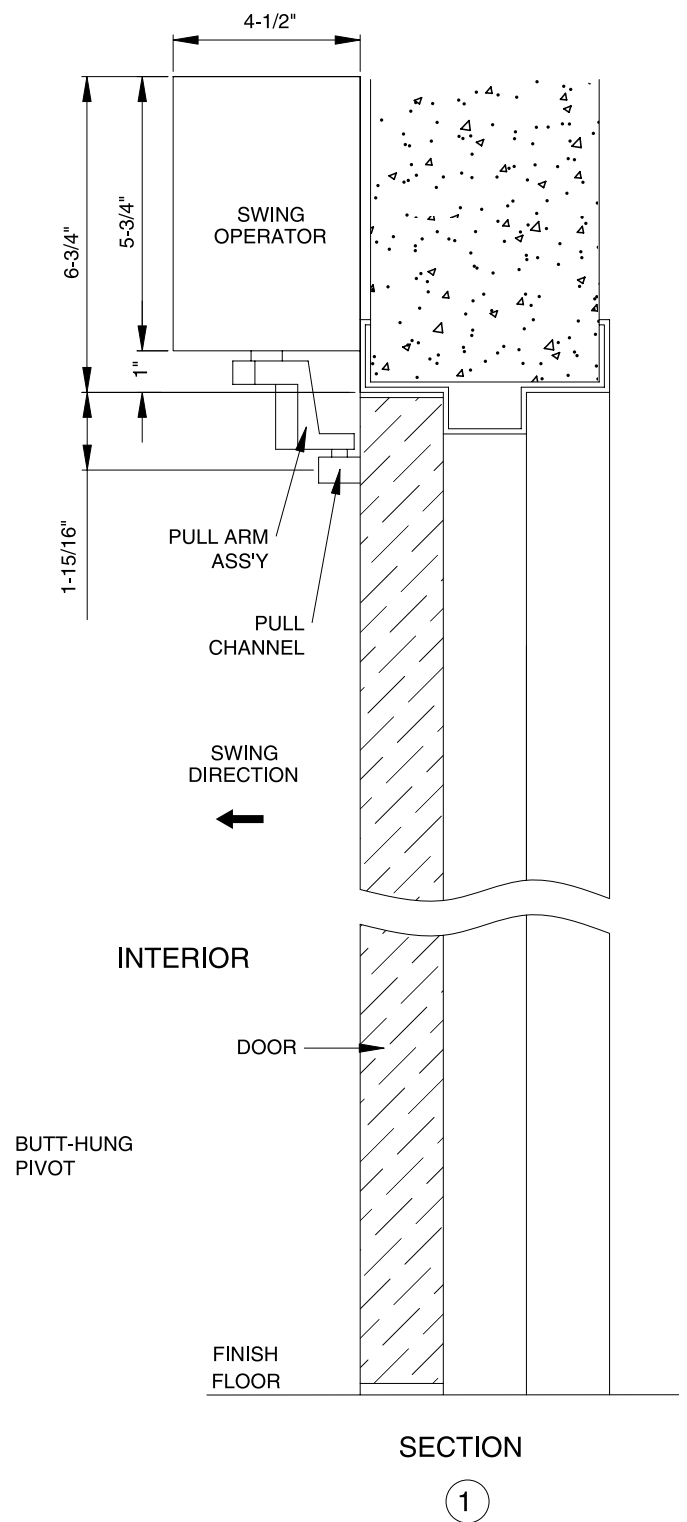

ASTRO-SWING

SIMULTANEOUS PAIR
SURFACE APPLIED OPERATOR
FOR OFFSET OR BUTT-HUNG DOORS
INCOMING SWING
WITH PULL ARM

89565REV0
OCT. 31, 2001

7350 West Wilson Ave.
Harwood Heights, IL. 60706-4786

Phone: (800) 543-4635 WWW.DOROMATIC.COM
Fax: (708) 867-0291

NOTE:

STANDARD PACKAGE:
ELECTRO-MECHANICAL SWING DOOR OPERATOR WITH
MICROPROCESSOR CONTROL BOX AND TOP PULL ARM.

STANDARD FINISH:
CLEAR ANODIZED - US28
DARK BRONZE ANODIZED - DC13
SPECIAL COLORS AND CLADDING ARE AVAILABLE

* CONSULT ANSI CODES FOR SAFETY REQUIREMENTS.

* ALL WRITTEN DIMENSIONS ARE TO TAKE
PREFERENCE OVER SCALED DIMENSIONS.

* OPTIONAL EQUIPMENT;

- HEADER MOUNTED SAFETY SYSTEM
 - SAFETY SENSORS
 - GUIDE RAILS W/ SAFETY LOGIC BEAM.
- " THE LENGTH WILL BE IN ACCORDANCE
WITH ANSI-STANDARD "