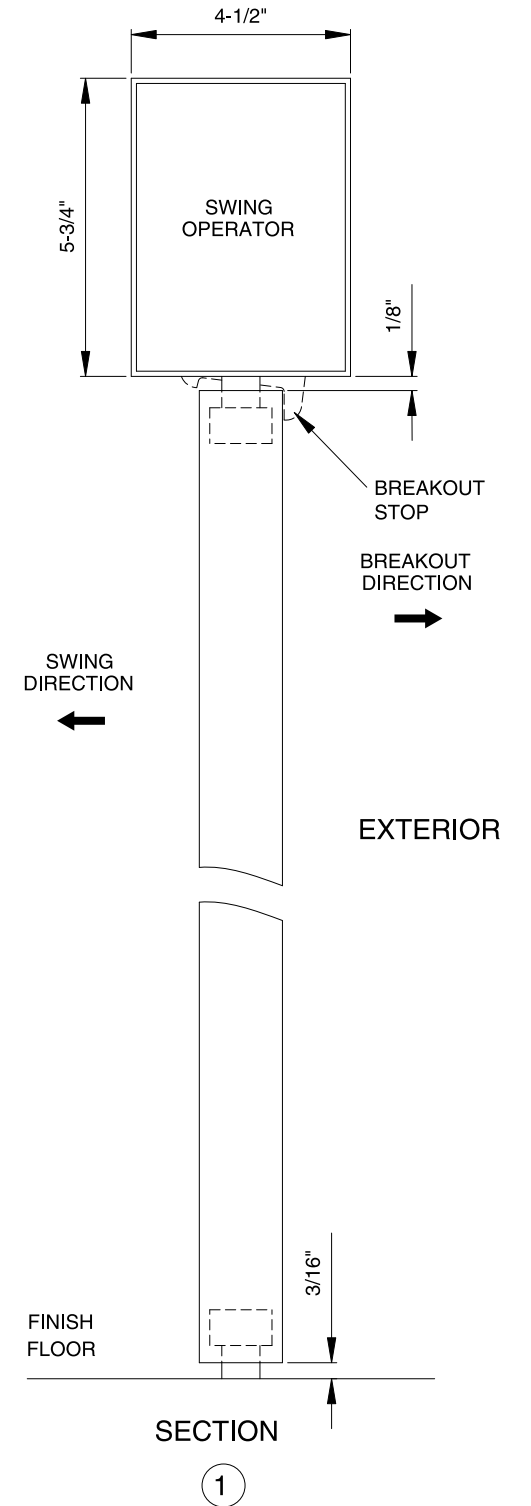

# ASTRO-SWING

SINGLE DOOR  
OVERHEAD CONCEALED  
CENTER-PIVOTED  
EMERGENCY BREAKOUT  
INCOMING SWING

89566REV0  
OCT. 26, 2001

7350 West Wilson Ave.  
Harwood Heights, IL. 60706-4786

Phone: (800) 543-4635 WWW.DOROMATIC.COM  
Fax: (708) 867-0291

## NOTE:

STANDARD PACKAGE:  
ELECTRO-MECHANICAL SWING DOOR OPERATOR WITH  
MICROPROCESSOR CONTROL BOX, CONCEALED TOP  
ARM, AND BOTTOM PIVOT.

STANDARD FINISH:  
CLEAR ANODIZED - US28  
DARK BRONZE ANODIZED - DC13  
SPECIAL COLORS AND CLADDING ARE AVAILABLE

\* CONSULT ANSI CODES FOR SAFETY REQUIREMENTS.

\* ALL WRITTEN DIMENSIONS ARE TO TAKE  
PREFERENCE OVER SCALED DIMENSIONS.

\* OPTIONAL EQUIPMENT;  
- DOORS, DOOR HARDWARE AND FRAMES.  
- HEADER MOUNTED SAFETY SYSTEM  
- SAFETY SENSORS  
- GUIDE RAILS W/ SAFETY LOGIC BEAM  
" THE LENGTH WILL BE IN ACCORDANCE  
WITH ANSI-STANDARD "