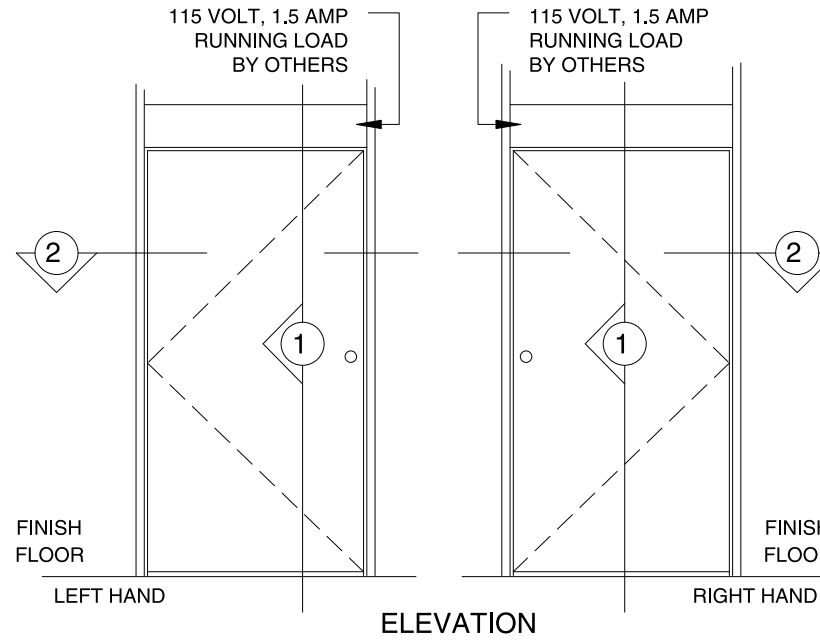

# ASTRO-SWING

SINGLE DOOR  
OVERHEAD CONCEALED  
CENTER-PIVOTED  
EMERGENCY BREAKOUT  
INCOMING SWING

89566REV0  
OCT. 26, 2001

7350 West Wilson Ave.  
Harwood Heights, IL. 60706-4786

Phone: (800) 543-4635 WWW.DOROMATIC.COM  
Fax: (708) 867-0291

## NOTE:

STANDARD PACKAGE:  
ELECTRO-MECHANICAL SWING DOOR OPERATOR WITH  
MICROPROCESSOR CONTROL BOX, CONCEALED TOP  
ARM, AND BOTTOM PIVOT.

STANDARD FINISH:  
CLEAR ANODIZED - US28  
DARK BRONZE ANODIZED - DC13  
SPECIAL COLORS AND CLADDING ARE AVAILABLE