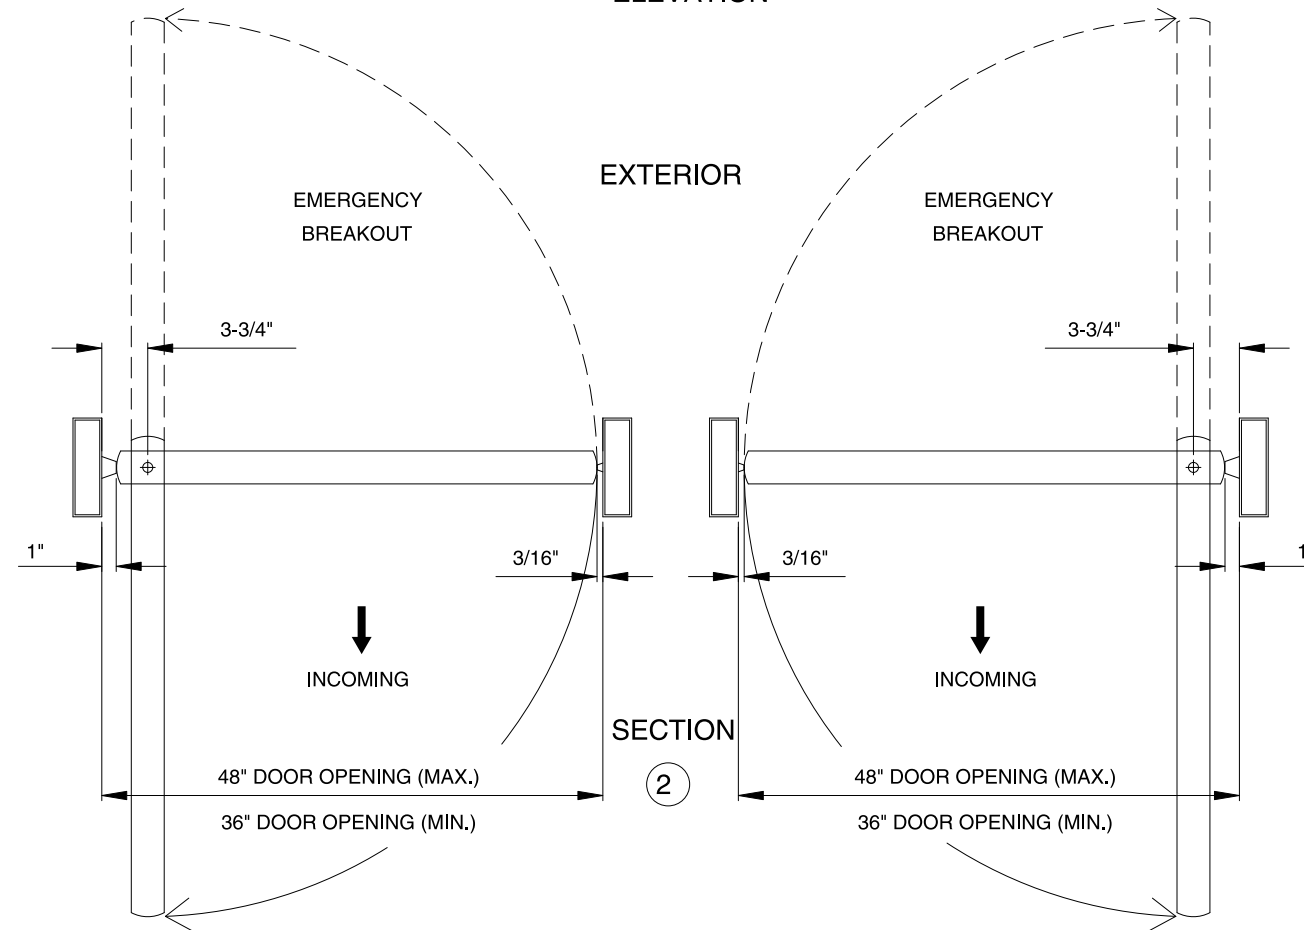

# ASTRO-SWING

SINGLE DOOR  
OVERHEAD CONCEALED  
CENTER-PIVOTED  
EMERGENCY BREAKOUT  
INCOMING SWING

89566REV0  
OCT. 26, 2001

7350 West Wilson Ave.  
Harwood Heights, IL. 60706-4786

Phone: (800) 543-4635 WWW.DOROMATIC.COM  
Fax: (708) 867-0291

## NOTE:

STANDARD PACKAGE:  
ELECTRO-MECHANICAL SWING DOOR OPERATOR WITH  
MICROPROCESSOR CONTROL BOX, CONCEALED TOP  
ARM, AND BOTTOM PIVOT.

STANDARD FINISH:  
CLEAR ANODIZED - US28  
DARK BRONZE ANODIZED - DC13  
SPECIAL COLORS AND CLADDING ARE AVAILABLE