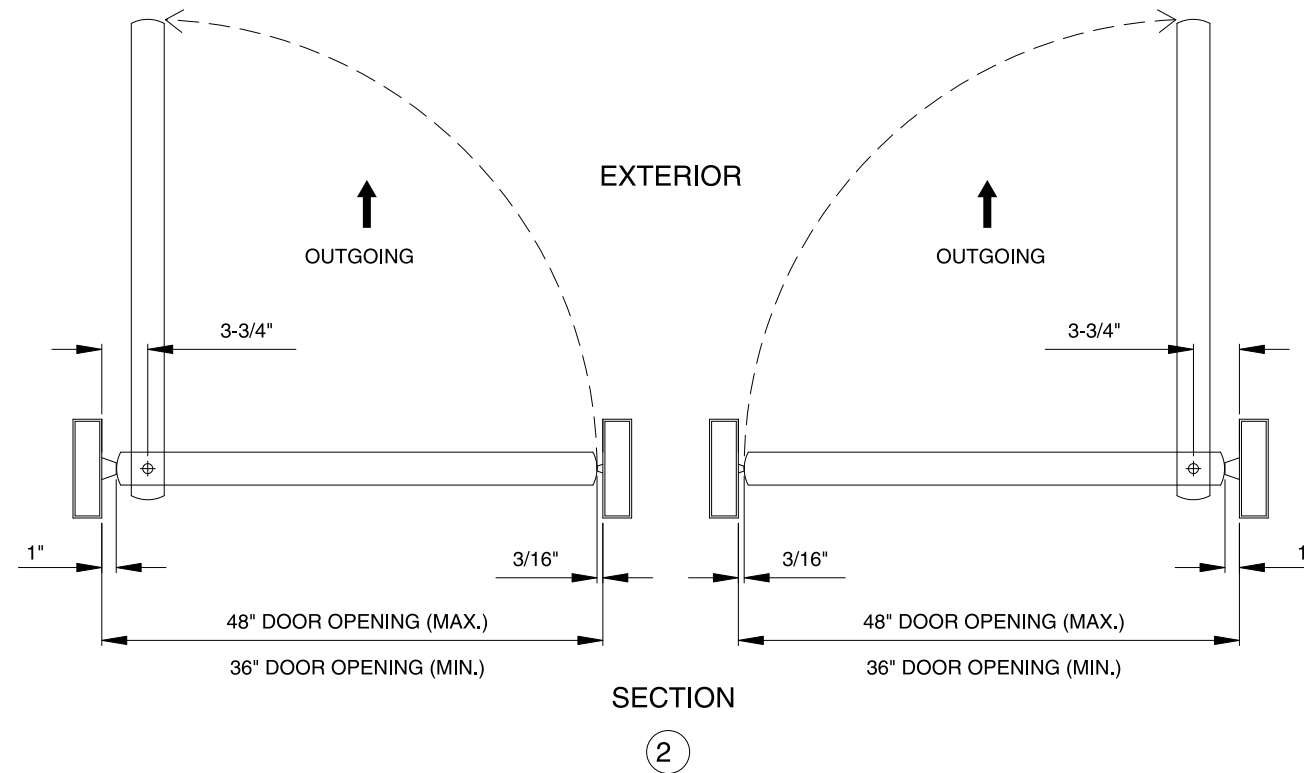

ASTRO-SWING

SINGLE DOOR
OVERHEAD CONCEALED
CENTER-PIVOTED
FIXED STOP
OUTGOING SWING

89567REV0
OCT. 26, 2001

7350 West Wilson Ave.
Harwood Heights, IL. 60706-4786

Phone: (800) 543-4635 WWW.DOROMATIC.COM
Fax: (708) 867-0291

NOTE:

STANDARD PACKAGE:
ELECTRO-MECHANICAL SWING DOOR OPERATOR WITH
MICROPROCESSOR CONTROL BOX, CONCEALED TOP
ARM, AND BOTTOM PIVOT.

STANDARD FINISH:
CLEAR ANODIZED - US28
DARK BRONZE ANODIZED - DC13
SPECIAL COLORS AND CLADDING ARE AVAILABLE