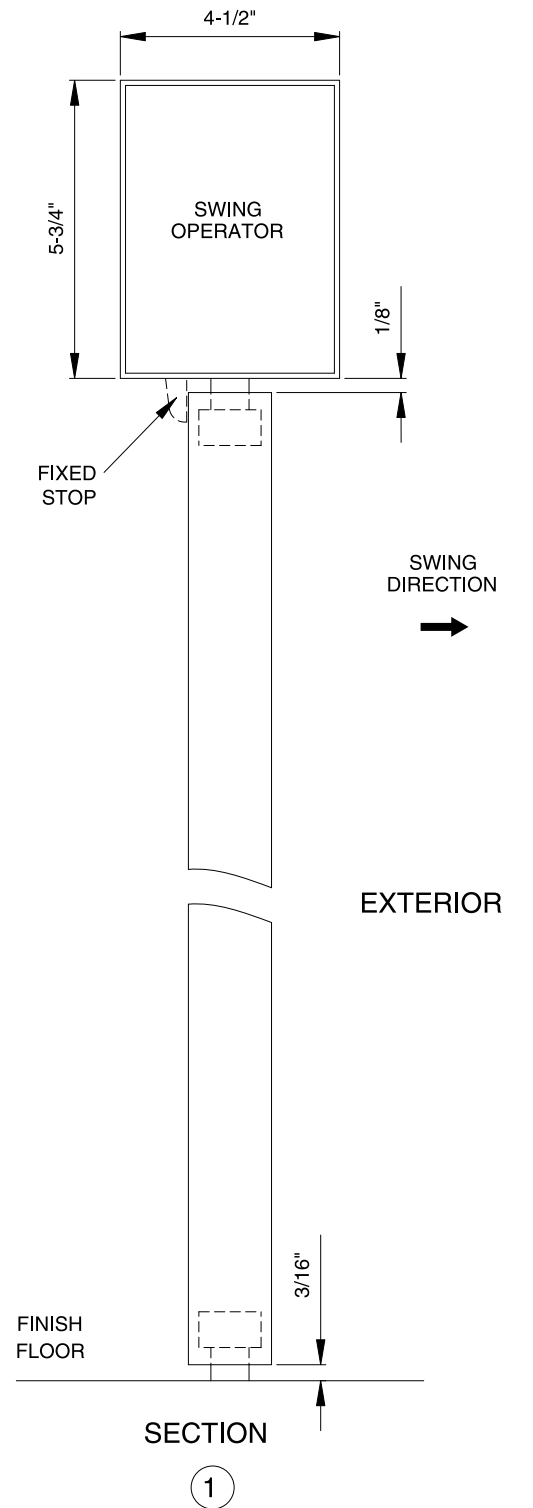

ASTRO-SWING

SINGLE DOOR
OVERHEAD CONCEALED
CENTER-PIVOTED
FIXED STOP
OUTGOING SWING

89567REV0
OCT. 26, 2001

7350 West Wilson Ave.
Harwood Heights, IL. 60706-4786

Phone: (800) 543-4635 WWW.DOROMATIC.COM
Fax: (708) 867-0291

NOTE:

STANDARD PACKAGE:
ELECTRO-MECHANICAL SWING DOOR OPERATOR WITH
MICROPROCESSOR CONTROL BOX, CONCEALED TOP
ARM, AND BOTTOM PIVOT.

STANDARD FINISH:
CLEAR ANODIZED - US28
DARK BRONZE ANODIZED - DC13
SPECIAL COLORS AND CLADDING ARE AVAILABLE

* CONSULT ANSI CODES FOR SAFETY REQUIREMENTS.

* ALL WRITTEN DIMENSIONS ARE TO TAKE
PREFERENCE OVER SCALED DIMENSIONS.

* OPTIONAL EQUIPMENT;

- DOORS, DOOR HARDWARE AND FRAMES.
- HEADER MOUNTED SAFETY SYSTEM
- SAFETY SENSORS
- GUIDE RAILS W/ SAFETY LOGIC BEAM
" THE LENGTH WILL BE IN ACCORDANCE
WITH ANSI-STANDARD "