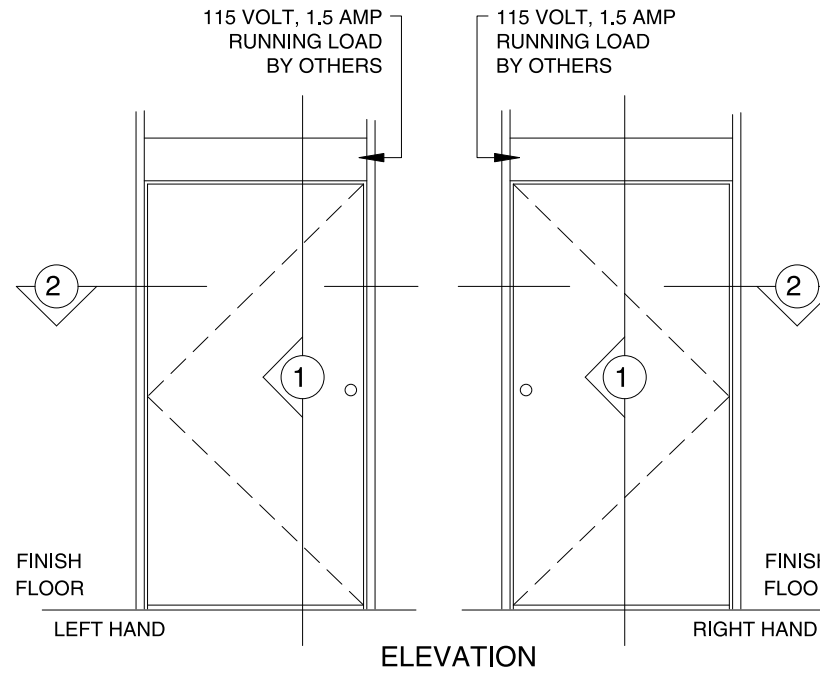

NOTE:

STANDARD PACKAGE:
ELECTRO-MECHANICAL SWING DOOR OPERATOR WITH
MICROPROCESSOR CONTROL BOX, CONCEALED TOP
ARM, AND BOTTOM PIVOT.

STANDARD FINISH:
CLEAR ANODIZED - US28
DARK BRONZE ANODIZED - DC13
SPECIAL COLORS AND CLADDING ARE AVAILABLE