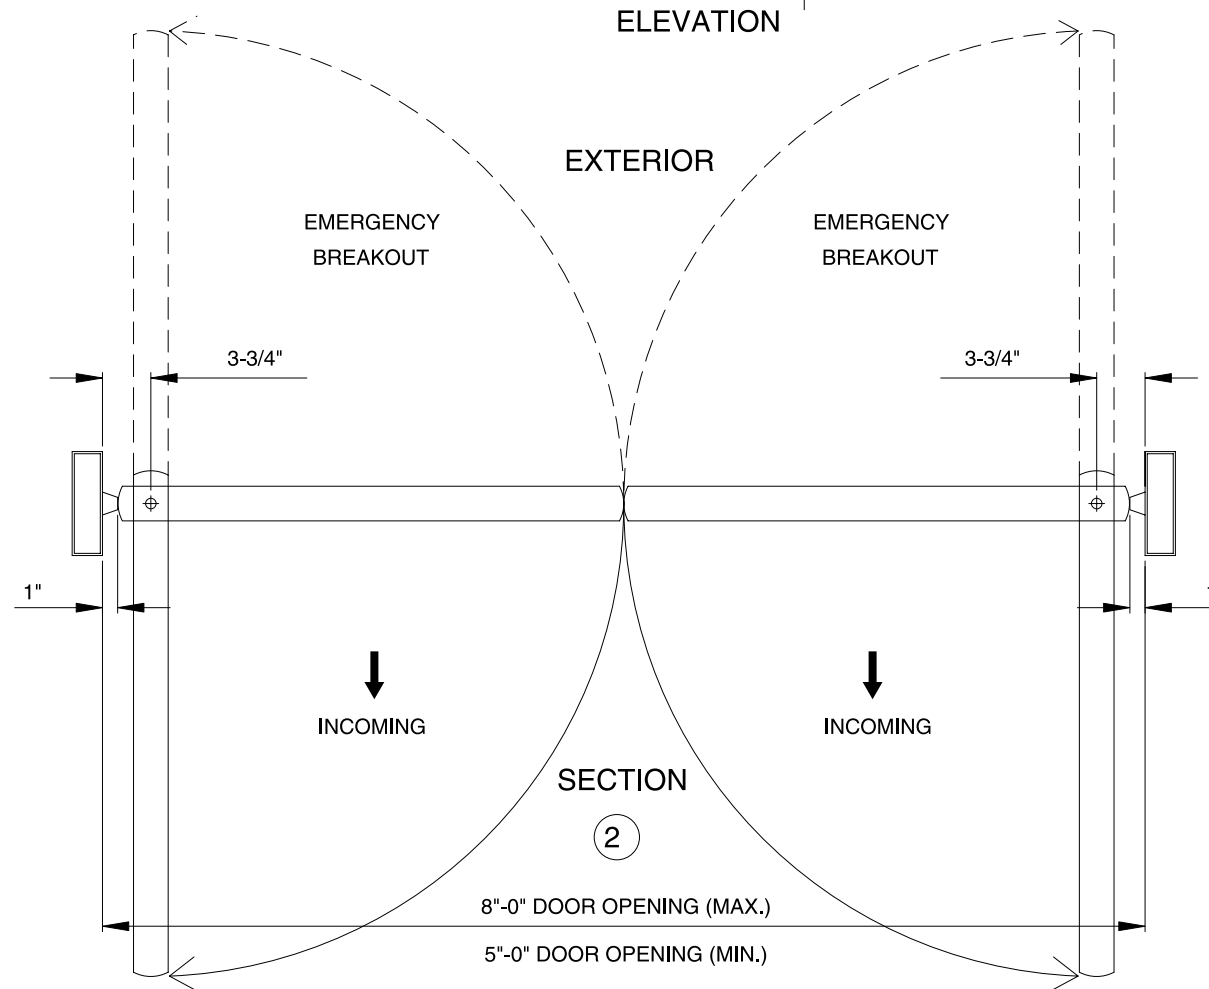

ASTRO-SWING

SIMULTANEOUS PAIR
OVERHEAD CONCEALED
CENTER-PIVOTED
EMERGENCY BREAKOUT
INCOMING SWING

89568REV0
OCT. 26, 2001

7350 West Wilson Ave.
Harwood Heights, IL. 60706-4786

Phone: (800) 543-4635 WWW.DOROMATIC.COM
Fax: (708) 867-0291

NOTE:

STANDARD PACKAGE:
ELECTRO-MECHANICAL SWING DOOR OPERATOR WITH
MICROPROCESSOR CONTROL BOX, CONCEALED TOP
ARM, AND BOTTOM PIVOT.

STANDARD FINISH:
CLEAR ANODIZED - US28
DARK BRONZE ANODIZED - DC13
SPECIAL COLORS AND CLADDING ARE AVAILABLE

* CONSULT ANSI CODES FOR SAFETY REQUIREMENTS.

* ALL WRITTEN DIMENSIONS ARE TO TAKE
PREFERENCE OVER SCALED DIMENSIONS.

* OPTIONAL EQUIPMENT;
- DOORS, DOOR HARDWARE AND FRAMES.
- HEADER MOUNTED SAFETY SYSTEM
- SAFETY SENSORS
- GUIDE RAILS W/ SAFETY LOGIC BEAM.
" THE LENGTH WILL BE IN ACCORDANCE
WITH ANSI-STANDARD "