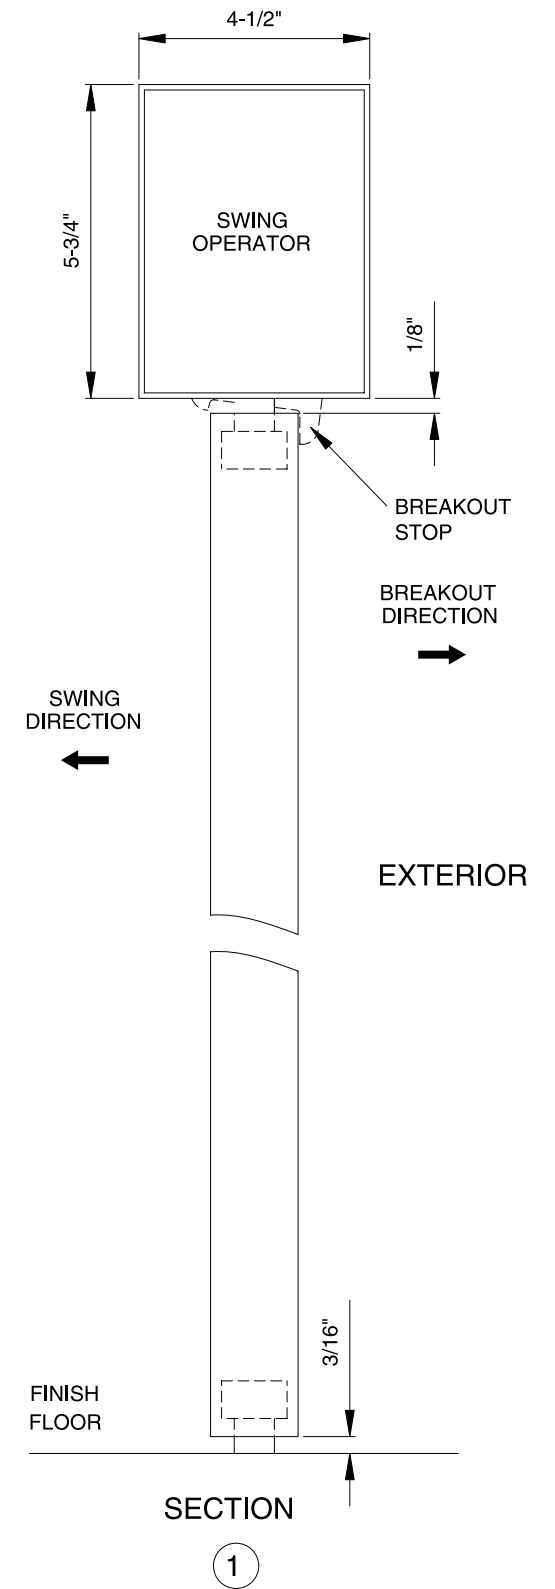

ASTRO-SWING

SIMULTANEOUS PAIR
OVERHEAD CONCEALED
CENTER-PIVOTED
EMERGENCY BREAKOUT
INCOMING SWING

89568REV0
OCT. 26, 2001

7350 West Wilson Ave.
Harwood Heights, IL. 60706-4786

Phone: (800) 543-4635 WWW.DOROMATIC.COM
Fax: (708) 867-0291

NOTE:

STANDARD PACKAGE:
ELECTRO-MECHANICAL SWING DOOR OPERATOR WITH
MICROPROCESSOR CONTROL BOX, CONCEALED TOP
ARM, AND BOTTOM PIVOT.

STANDARD FINISH:
CLEAR ANODIZED - US28
DARK BRONZE ANODIZED - DC13
SPECIAL COLORS AND CLADDING ARE AVAILABLE

* CONSULT ANSI CODES FOR SAFETY REQUIREMENTS.

* ALL WRITTEN DIMENSIONS ARE TO TAKE
PREFERENCE OVER SCALED DIMENSIONS.

* OPTIONAL EQUIPMENT;
- DOORS, DOOR HARDWARE AND FRAMES.
- HEADER MOUNTED SAFETY SYSTEM
- SAFETY SENSORS
- GUIDE RAILS W/ SAFETY LOGIC BEAM.
" THE LENGTH WILL BE IN ACCORDANCE
WITH ANSI-STANDARD "