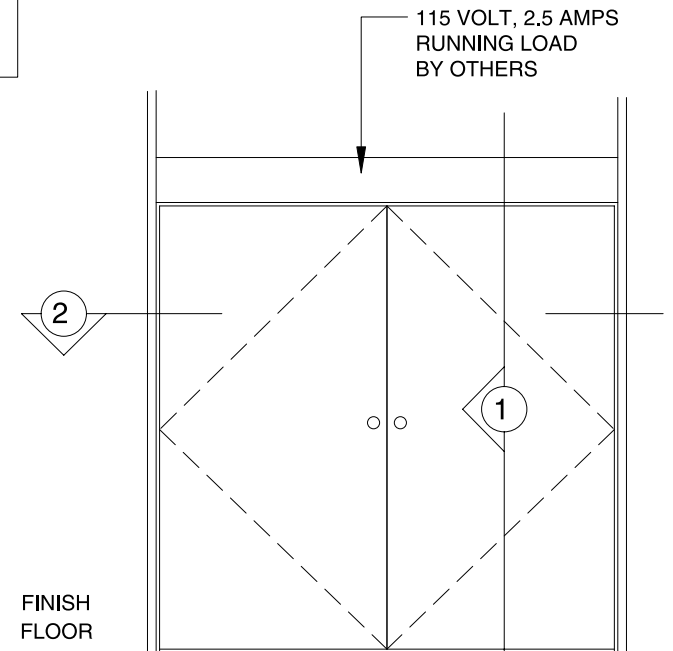

ASTRO-SWING

SIMULTANEOUS PAIR
OVERHEAD CONCEALED
CENTER-PIVOTED
EMERGENCY BREAKOUT
INCOMING SWING

89568REV0
OCT. 26, 2001

7350 West Wilson Ave.
Harwood Heights, IL. 60706-4786

Phone: (800) 543-4635 WWW.DOROMATIC.COM
Fax: (708) 867-0291

NOTE:

STANDARD PACKAGE:
ELECTRO-MECHANICAL SWING DOOR OPERATOR WITH
MICROPROCESSOR CONTROL BOX, CONCEALED TOP
ARM, AND BOTTOM PIVOT.

STANDARD FINISH:
CLEAR ANODIZED - US28
DARK BRONZE ANODIZED - DC13
SPECIAL COLORS AND CLADDING ARE AVAILABLE