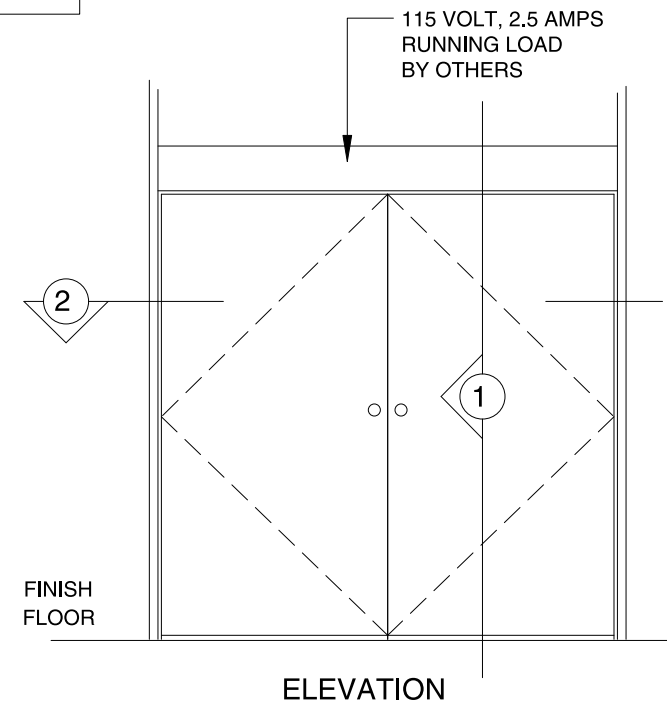

ASTRO-SWING

SIMULTANEOUS PAIR
OVERHEAD CONCEALED
CENTER-PIVOTED
FIXED STOP
OUTGOING SWING

89569REV0
OCT. 26, 2001

7350 West Wilson Ave.
Harwood Heights, IL. 60706-4786

Phone: (800) 543-4635 WWW.DOROMATIC.COM
Fax: (708) 867-0291

NOTE:

STANDARD PACKAGE:
ELECTRO-MECHANICAL SWING DOOR OPERATOR WITH
MICROPROCESSOR CONTROL BOX, CONCEALED TOP
ARM, AND BOTTOM PIVOT.

STANDARD FINISH:
CLEAR ANODIZED - US28
DARK BRONZE ANODIZED - DC13
SPECIAL COLORS AND CLADDING ARE AVAILABLE