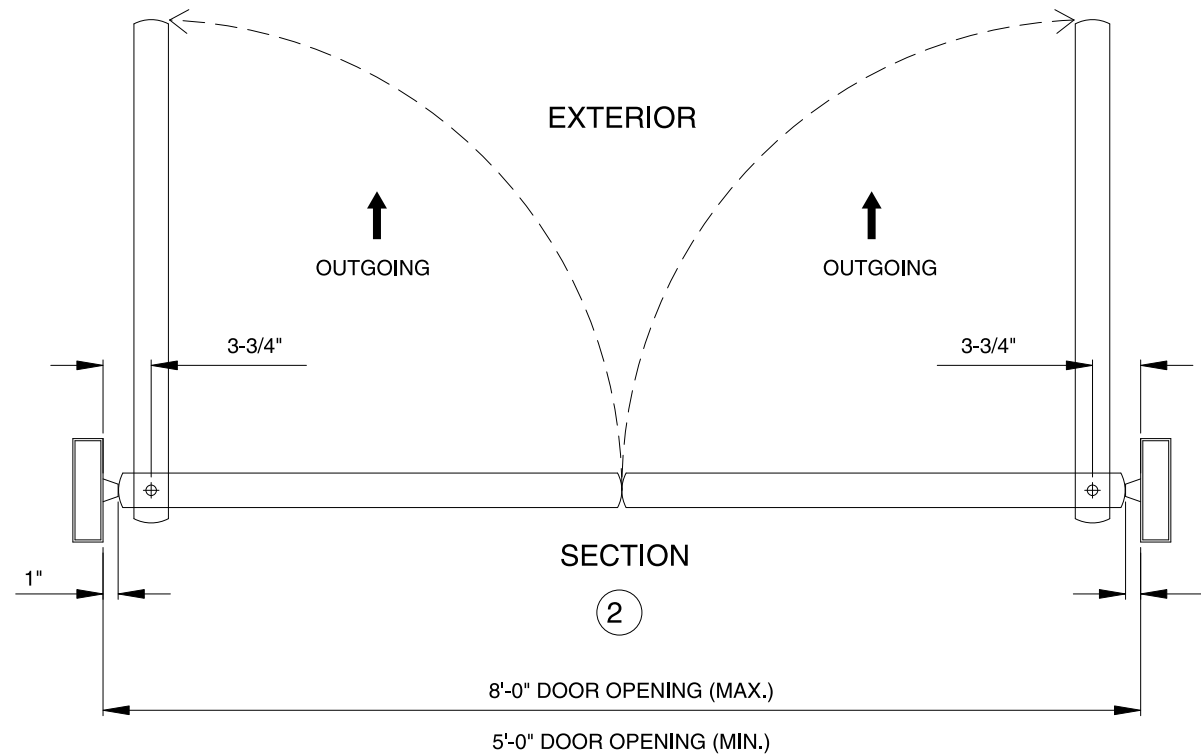

ASTRO-SWING

SIMULTANEOUS PAIR
OVERHEAD CONCEALED
CENTER-PIVOTED
FIXED STOP
OUTGOING SWING

89569REV0
OCT. 26, 2001

7350 West Wilson Ave.
Harwood Heights, IL. 60706-4786

Phone: (800) 543-4635 WWW.DOROMATIC.COM
Fax: (708) 867-0291

NOTE:

STANDARD PACKAGE:
ELECTRO-MECHANICAL SWING DOOR OPERATOR WITH
MICROPROCESSOR CONTROL BOX, CONCEALED TOP
ARM, AND BOTTOM PIVOT.

STANDARD FINISH:
CLEAR ANODIZED - US28
DARK BRONZE ANODIZED - DC13
SPECIAL COLORS AND CLADDING ARE AVAILABLE