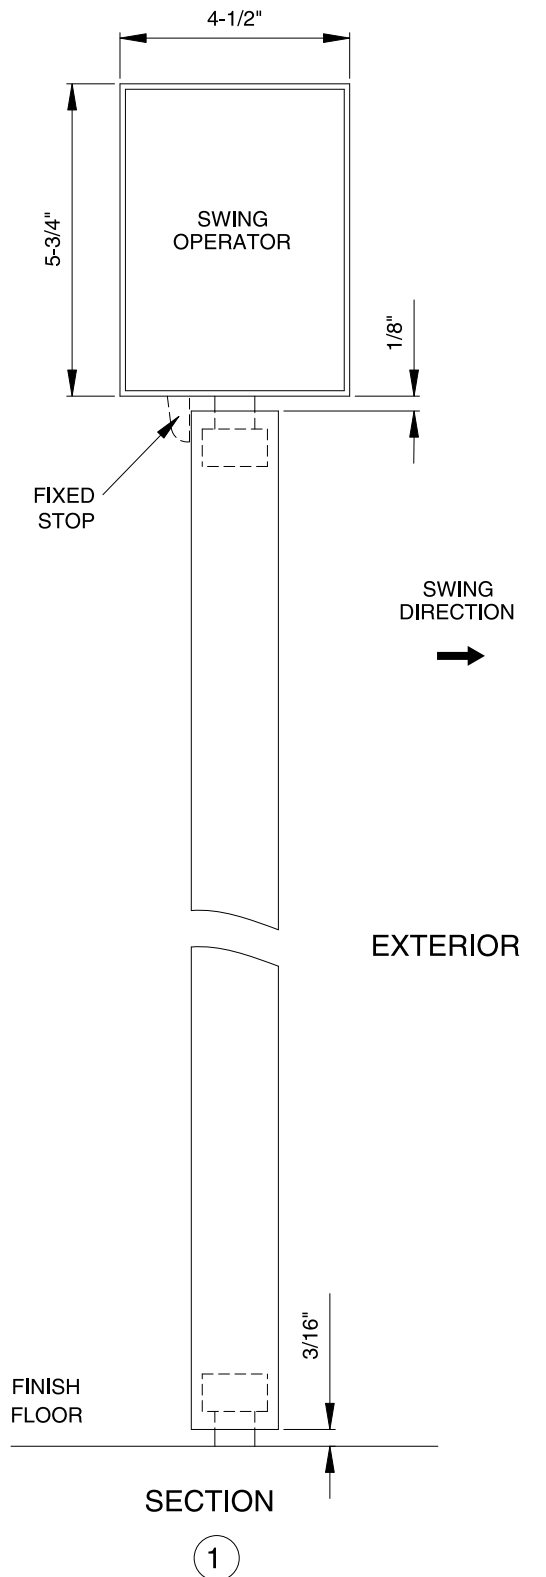

ASTRO-SWING

SIMULTANEOUS PAIR
OVERHEAD CONCEALED
CENTER-PIVOTED
FIXED STOP
OUTGOING SWING

89569REV0
OCT. 26, 2001

7350 West Wilson Ave.
Harwood Heights, IL. 60706-4786

Phone: (800) 543-4635 WWW.DOROMATIC.COM
Fax: (708) 867-0291

NOTE:

STANDARD PACKAGE:
ELECTRO-MECHANICAL SWING DOOR OPERATOR WITH
MICROPROCESSOR CONTROL BOX, CONCEALED TOP
ARM, AND BOTTOM PIVOT.

STANDARD FINISH:
CLEAR ANODIZED - US28
DARK BRONZE ANODIZED - DC13
SPECIAL COLORS AND CLADDING ARE AVAILABLE

* CONSULT ANSI CODES FOR SAFETY REQUIREMENTS.

* ALL WRITTEN DIMENSIONS ARE TO TAKE
PREFERENCE OVER SCALED DIMENSIONS.

* OPTIONAL EQUIPMENT;
- DOORS, DOOR HARDWARE AND FRAMES.
- HEADER MOUNTED SAFETY SYSTEM
- SAFETY SENSORS
- GUIDE RAILS W/ SAFETY LOGIC BEAM.
" THE LENGTH WILL BE IN ACCORDANCE
WITH ANSI-STANDARD "