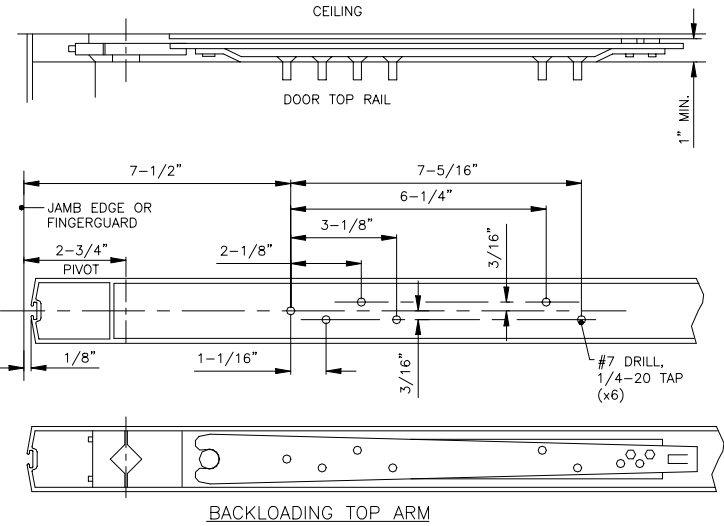

**ASTRO-SWING**

DETAILS  
TOP ARM  
BOTTOM PIVOT

7350 West Wilson Ave.  
Harwood Heights, IL. 60706-4786

Phone: (800) 543-4635  
Fax: (708) 867-0291

www.doromatic.com

89574REVA  
MAY 8, 2002

BACK LOADED WHEN CEILING IS FLUSH WITH TOP OF DOOR  
\*REQUIRES SPECIAL SPINDLE ON OPERATOR - CONSULT FACTORY\*

DRESS PLATE

FOR CUT OUT AT BOTH UPPER AND LOWER CORNER OF DOOR