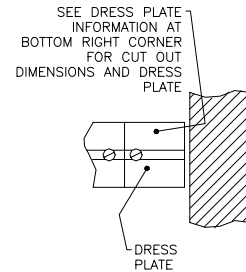

**ASTRO-SWING**

DETAILS  
TOP ARM  
BOTTOM PIVOT

7350 West Wilson Ave.  
Harwood Heights, IL. 60706-4786

Phone: (800) 543-4635  
Fax: (708) 867-0291

www.doromatic.com

89574REVA  
MAY 8, 2002

BACK LOADED WHEN CEILING IS FLUSH WITH TOP OF DOOR  
\*REQUIRES SPECIAL SPINDLE ON OPERATOR - CONSULT FACTORY\*

DRESS PLATE

FOR CUT OUT AT BOTH UPPER AND LOWER CORNER OF DOOR