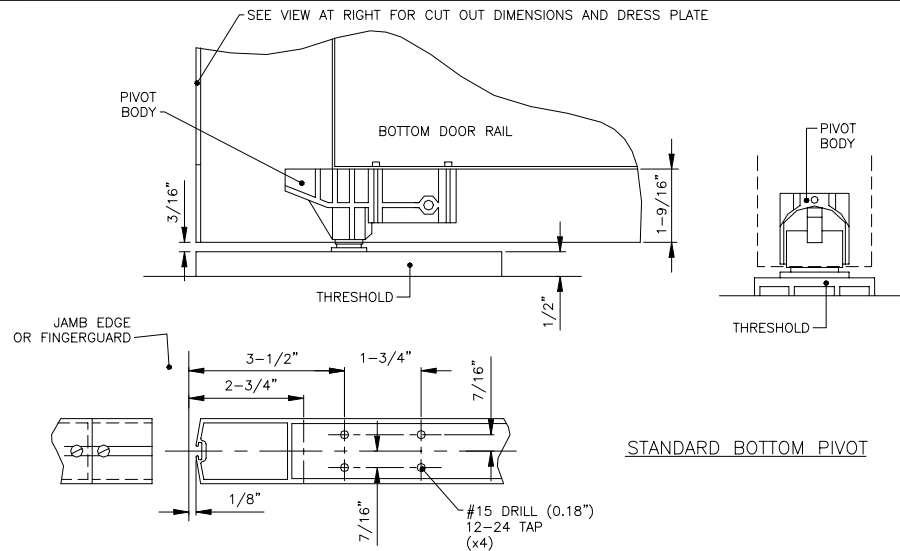

**ASTRO-SWING**

DETAILS  
TOP ARM  
BOTTOM PIVOT

7350 West Wilson Ave.  
Harwood Heights, IL. 60706-4786

Phone: (800) 543-4635  
Fax: (708) 867-0291

www.doromatic.com

89574REVA  
MAY 8, 2002

BACK LOADED WHEN CEILING IS FLUSH WITH TOP OF DOOR  
\*REQUIRES SPECIAL SPINDLE ON OPERATOR - CONSULT FACTORY\*

DRESS PLATE

FOR CUT OUT AT BOTH UPPER AND LOWER CORNER OF DOOR