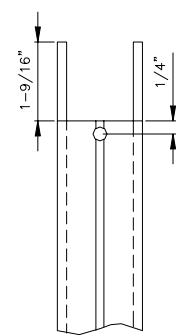

**ASTRO-SWING**

DETAILS  
TOP ARM  
BOTTOM PIVOT

7350 West Wilson Ave.  
Harwood Heights, IL. 60706-4786

Phone: (800) 543-4635  
Fax: (708) 867-0291

www.doromatic.com

89574REVA  
MAY 8, 2002

BACK LOADED WHEN CEILING IS FLUSH WITH TOP OF DOOR  
\*REQUIRES SPECIAL SPINDLE ON OPERATOR - CONSULT FACTORY\*

DRESS PLATE

FOR CUT OUT AT BOTH UPPER AND LOWER CORNER OF DOOR