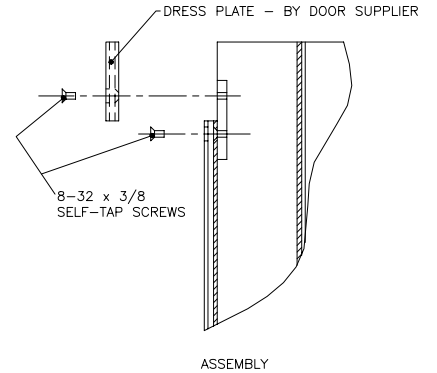

**ASTRO-SWING**

DETAILS  
TOP ARM  
BOTTOM PIVOT

7350 West Wilson Ave.  
Harwood Heights, IL. 60706-4786

Phone: (800) 543-4635  
Fax: (708) 867-0291

www.doromatic.com

89574REVA  
MAY 8, 2002

BACK LOADED WHEN CEILING IS FLUSH WITH TOP OF DOOR  
\*REQUIRES SPECIAL SPINDLE ON OPERATOR - CONSULT FACTORY\*

DRESS PLATE

FOR CUT OUT AT BOTH UPPER AND LOWER CORNER OF DOOR