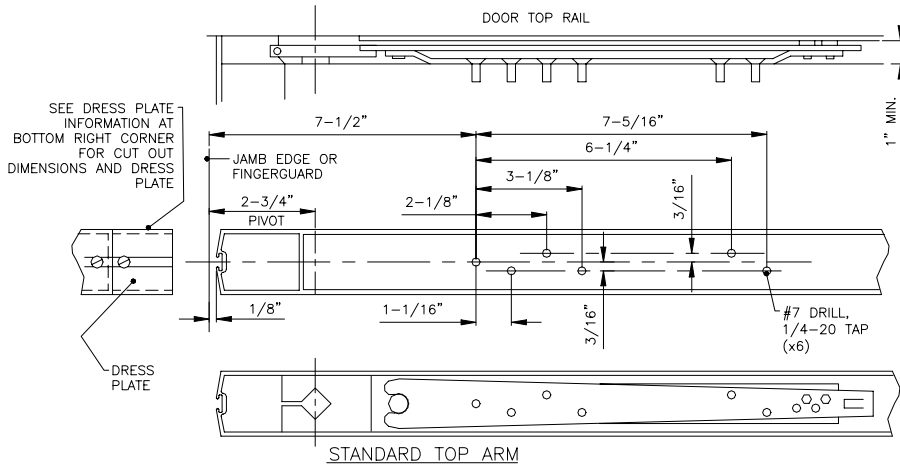

**ASTRO-SWING**

DETAILS  
TOP ARM  
BOTTOM PIVOT

7350 West Wilson Ave.  
Harwood Heights, IL. 60706-4786

Phone: (800) 543-4635  
Fax: (708) 867-0291

www.doromatic.com

89574REVA  
MAY 8, 2002

BACK LOADED WHEN CEILING IS FLUSH WITH TOP OF DOOR  
\*REQUIRES SPECIAL SPINDLE ON OPERATOR - CONSULT FACTORY\*

DRESS PLATE

FOR CUT OUT AT BOTH UPPER AND LOWER CORNER OF DOOR