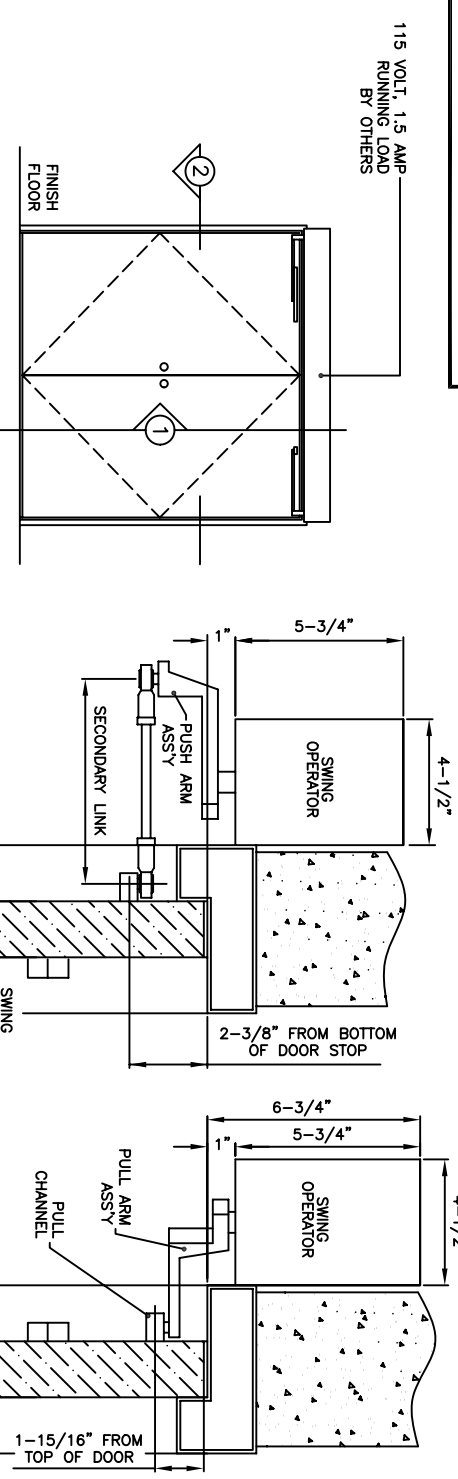

**ASTRO-SWING**  
 DOUBLE EGRESS DOOR - RIGHT HAND  
 SURFACE APPLIED OPERATORS ON SAME SIDE  
 FOR BUTT-HINGED DOORS  
 WITH PUSH & PULL ARM

7350 West Wilson Ave.  
 Harwood Heights, IL 60706-4786

Phone: (800) 543-4635  
 Fax: (708) 867-0291

www.doromatic.com

89375REV/B  
 FEB. 9, 2004

**NOTE:**  
 STANDARD PACKAGE:  
 ELECTRO-MECHANICAL SWING DOOR OPERATOR, WITH  
 MICROPROCESSOR CONTROL BOX, AND TOP PUSH ARM  
 AND PULL ARM.  
 STANDARD FINISH:  
 CLEAR ANODIZED - US28  
 DARK BRONZE ANODIZED - DC13  
 SPECIAL COLORS AND CLADDING ARE AVAILABLE  
 \* CONSULT ANSI CODES FOR SAFETY REQUIREMENTS.  
 \* ALL WRITTEN DIMENSIONS ARE TO TAKE  
 PREFERENCE OVER SCALED DIMENSIONS.  
 \* OPTIONAL EQUIPMENT:  
 - HEADER MOUNTED SAFETY SYSTEM  
 - SAFETY SENSORS  
 - GUIDE RAILS  
 - THE LENGTH WILL BE IN ACCORDANCE  
 WITH ANSI-STANDARD  
 \* ALL ANSI DECALS ARE PROVIDED.