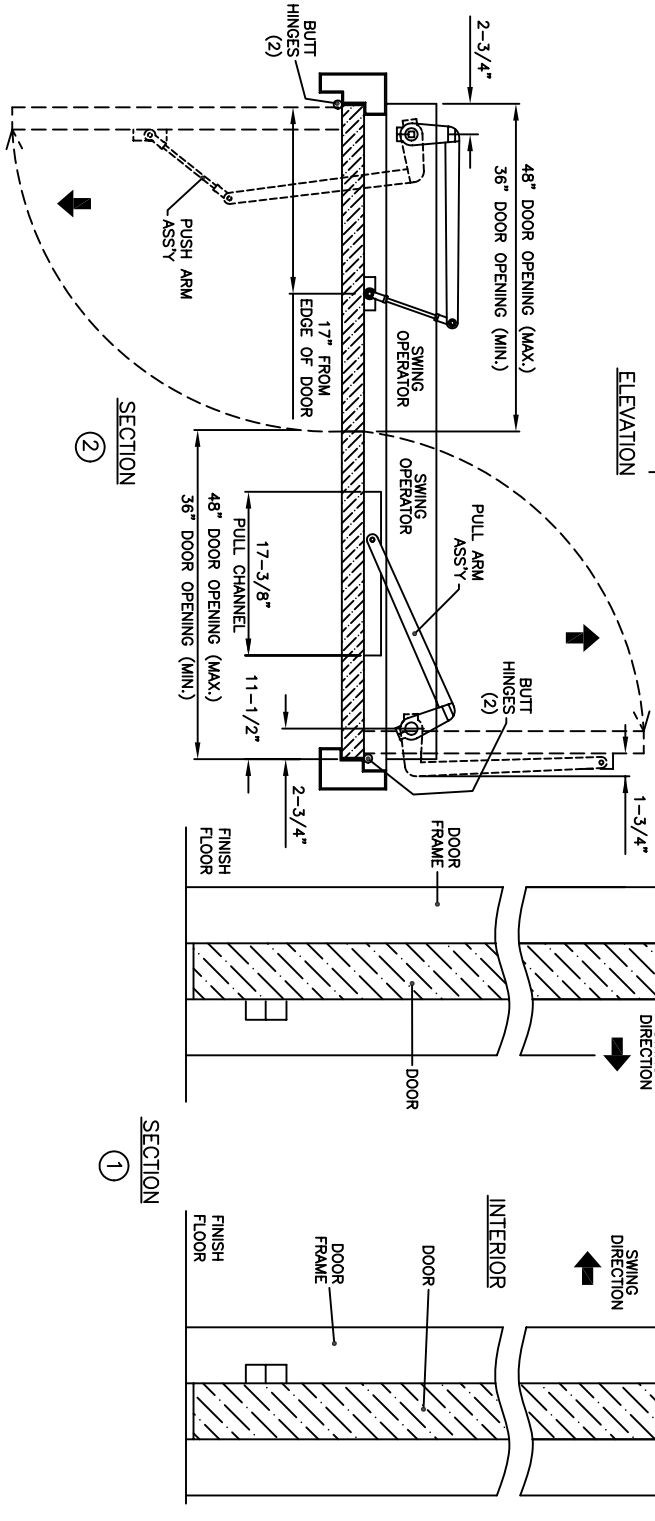

**ASTRO-SWING**  
 DOUBLE EGRESS DOOR - RIGHT HAND  
 SURFACE APPLIED OPERATORS ON SAME SIDE  
 FOR BUTT-HINGED DOORS  
 WITH PUSH & PULL ARM

7350 West Wilson Ave.  
 Harwood Heights, IL 60706-4786

Phone: (800) 543-4635  
 Fax: (708) 867-0291

www.doromatic.com

89375REV/B  
 FEB. 9, 2004

**NOTE:**  
 STANDARD PACKAGE:  
 ELECTRO-MECHANICAL SWING DOOR OPERATOR, WITH  
 MICROPROCESSOR CONTROL BOX, AND TOP PUSH ARM  
 AND PULL ARM.  
 STANDARD FINISH:  
 CLEAR ANODIZED - US28  
 DARK BRONZE ANODIZED - DC13  
 SPECIAL COLORS AND CLADDING ARE AVAILABLE  
 \* CONSULT ANSI CODES FOR SAFETY REQUIREMENTS.  
 \* ALL WRITTEN DIMENSIONS ARE TO TAKE  
 PREFERENCE OVER SCALED DIMENSIONS.  
 \* OPTIONAL EQUIPMENT:  
 - HEADER MOUNTED SAFETY SYSTEM  
 - SAFETY SENSORS  
 - GUIDE RAILS  
 - THE LENGTH WILL BE IN ACCORDANCE  
 WITH ANSI-STANDARD  
 \* ALL ANSI DECALS ARE PROVIDED.