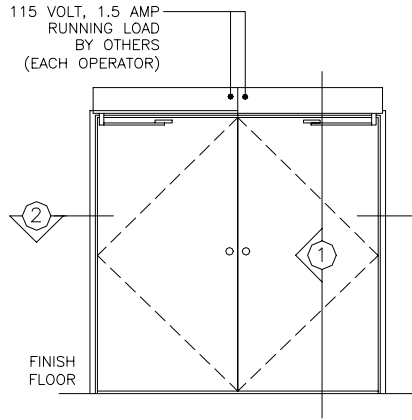

**ASTRO-SWING**  
 DOUBLE EGRESS DOOR - RIGHT HAND  
 SURFACE APPLIED OPERATORS  
 FOR OFFSET OR BUTT-HUNG DOORS  
 OUTGOING & INCOMING SWING  
 WITH PUSH ARM

89585REV0  
 NOV. 1, 2001

7350 West Wilson Ave.  
 Harwood Heights, IL. 60706-4786

Phone: (800) 543-4635    www.doromatic.com  
 Fax: (708) 867-0291

ELEVATION

SECTION ①

SECTION ②

- NOTE:**
- STANDARD PACKAGE:  
 ELECTRO-MECHANICAL SWING DOOR OPERATOR, WITH MICROPROCESSOR CONTROL BOX, AND TOP PUSH ARM.
  - STANDARD FINISH:  
 CLEAR ANODIZED - US28  
 DARK BRONZE ANODIZED - DC13  
 SPECIAL COLORS AND CLADDING ARE AVAILABLE
  - \* CONSULT ANSI CODES FOR SAFETY REQUIREMENTS.
  - \* ALL WRITTEN DIMENSIONS ARE TO TAKE PREFERENCE OVER SCALED DIMENSIONS.
  - \* OPTIONAL EQUIPMENT:  
 - HEADER MOUNTED SAFETY SYSTEM  
 - SAFETY SENSORS  
 - GUIDE RAILS  
 " THE LENGTH WILL BE IN ACCORDANCE WITH ANSI-STANDARD "
  - \* ALL ANSI DECALS ARE PROVIDED.