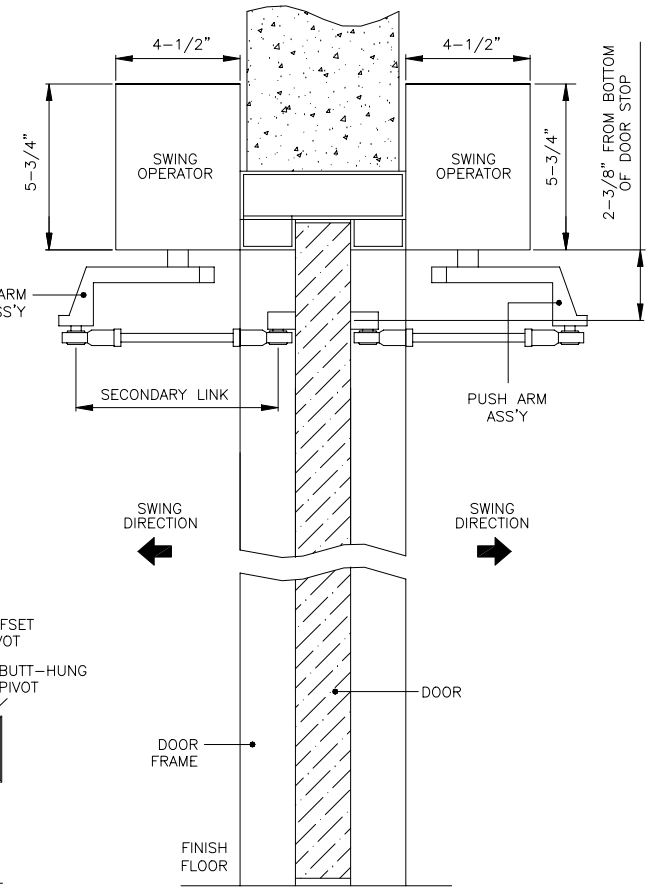

**ASTRO-SWING**  
 DOUBLE EGRESS DOOR - RIGHT HAND  
 SURFACE APPLIED OPERATORS  
 FOR OFFSET OR BUTT-HUNG DOORS  
 OUTGOING & INCOMING SWING  
 WITH PUSH ARM

89585REV0  
 NOV. 1, 2001

7350 West Wilson Ave.  
 Harwood Heights, IL. 60706-4786

Phone: (800) 543-4635    www.doromatic.com  
 Fax: (708) 867-0291

ELEVATION

SECTION ①

SECTION ②

- NOTE:**
- STANDARD PACKAGE:  
 ELECTRO-MECHANICAL SWING DOOR OPERATOR, WITH MICROPROCESSOR CONTROL BOX, AND TOP PUSH ARM.
  - STANDARD FINISH:  
 CLEAR ANODIZED - US28  
 DARK BRONZE ANODIZED - DC13  
 SPECIAL COLORS AND CLADDING ARE AVAILABLE
  - \* CONSULT ANSI CODES FOR SAFETY REQUIREMENTS.
  - \* ALL WRITTEN DIMENSIONS ARE TO TAKE PREFERENCE OVER SCALED DIMENSIONS.
  - \* OPTIONAL EQUIPMENT:  
 - HEADER MOUNTED SAFETY SYSTEM  
 - SAFETY SENSORS  
 - GUIDE RAILS  
 " THE LENGTH WILL BE IN ACCORDANCE WITH ANSI-STANDARD "
  - \* ALL ANSI DECALS ARE PROVIDED.