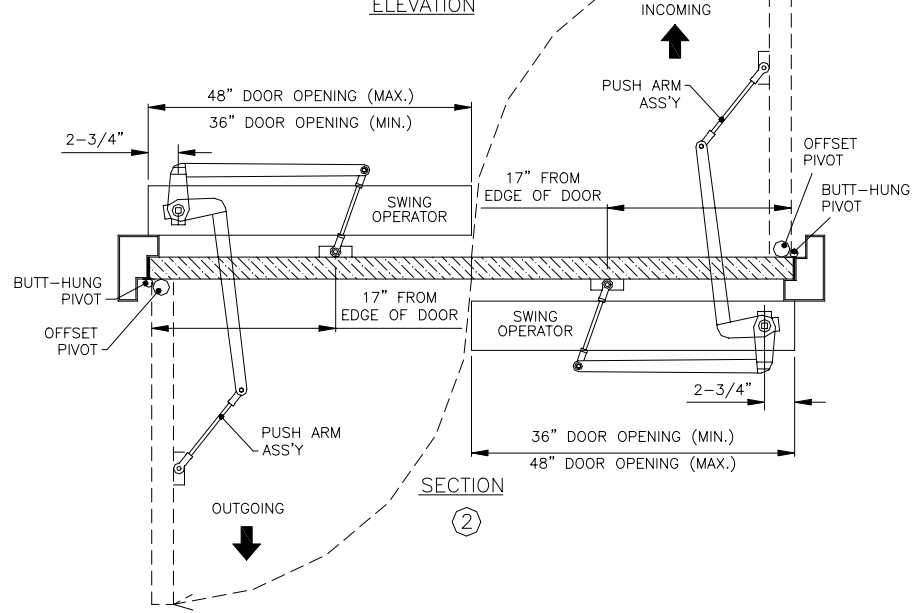

**ASTRO-SWING**  
 DOUBLE EGRESS DOOR - RIGHT HAND  
 SURFACE APPLIED OPERATORS  
 FOR OFFSET OR BUTT-HUNG DOORS  
 OUTGOING & INCOMING SWING  
 WITH PUSH ARM

89585REV0  
 NOV. 1, 2001

7350 West Wilson Ave.  
 Harwood Heights, IL. 60706-4786

Phone: (800) 543-4635    www.doromatic.com  
 Fax: (708) 867-0291

ELEVATION

SECTION ①

SECTION ②

- NOTE:**
- STANDARD PACKAGE:  
 ELECTRO-MECHANICAL SWING DOOR OPERATOR, WITH MICROPROCESSOR CONTROL BOX, AND TOP PUSH ARM.
  - STANDARD FINISH:  
 CLEAR ANODIZED - US28  
 DARK BRONZE ANODIZED - DC13  
 SPECIAL COLORS AND CLADDING ARE AVAILABLE
  - \* CONSULT ANSI CODES FOR SAFETY REQUIREMENTS.
  - \* ALL WRITTEN DIMENSIONS ARE TO TAKE PREFERENCE OVER SCALED DIMENSIONS.
  - \* OPTIONAL EQUIPMENT:  
 - HEADER MOUNTED SAFETY SYSTEM  
 - SAFETY SENSORS  
 - GUIDE RAILS  
 " THE LENGTH WILL BE IN ACCORDANCE WITH ANSI-STANDARD "
  - \* ALL ANSI DECALS ARE PROVIDED.