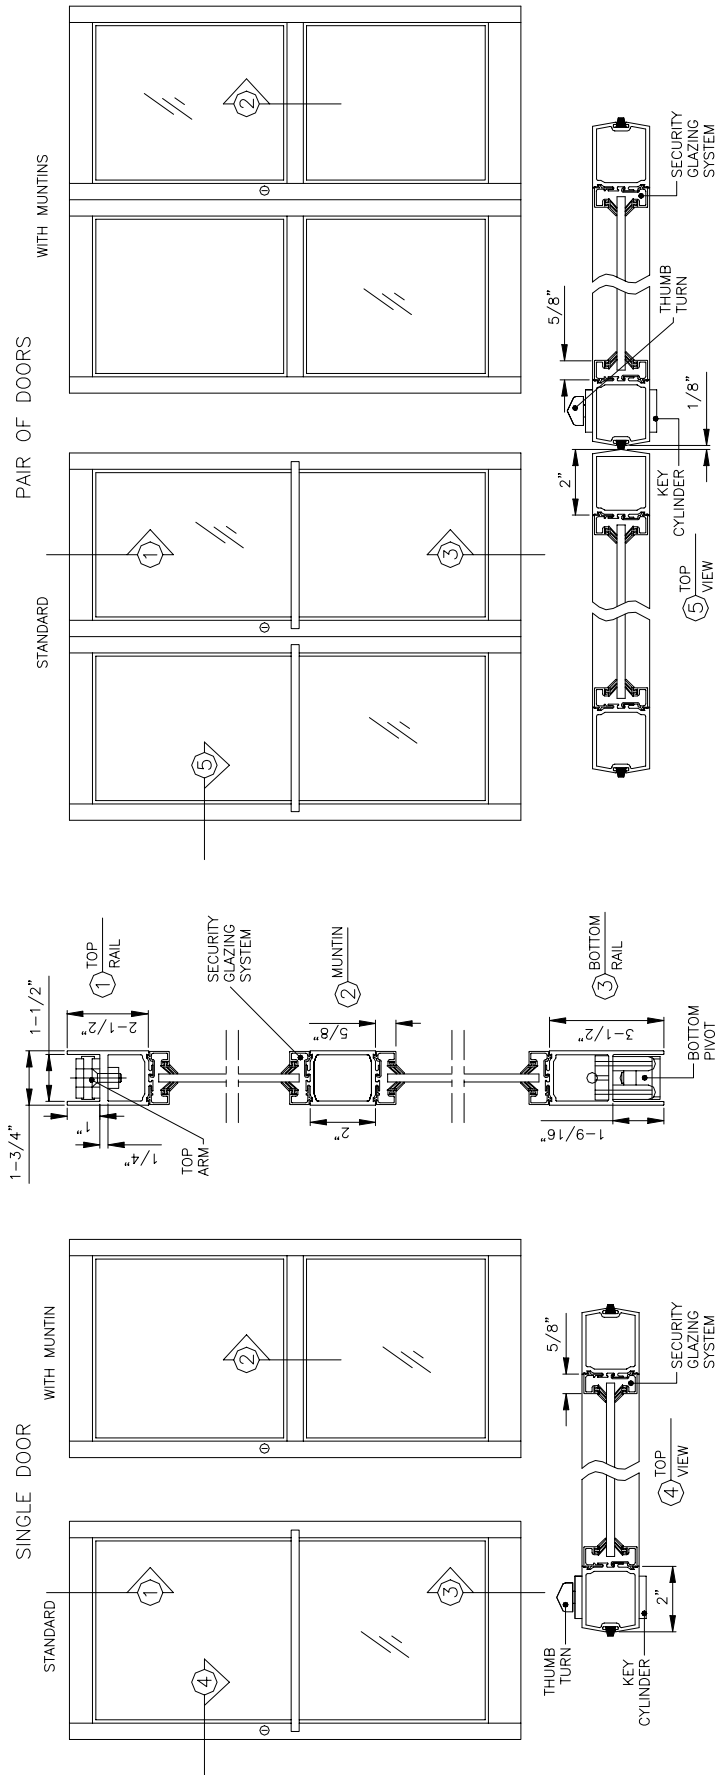

IR DOR-O-MATIC®
DOORS
SWING DOOR SYSTEM
SINGLE / SIMULTANEOUS PAIR
NARROW STYLE
HEAVY DUTY

7350 West Wilson Ave. Phone: (800) 543-4635 www.doromatic.com
Harwood Heights, IL 60706-4786 Fax: (708) 867-0291

NOTE:

- * THE TOP RAIL OF ALL DOORS IN THIS SERIES HAS A 1/4" TOP WEB FOR SPECIAL DURABILITY UNDER SWING DOOR CONDITIONS. IN ADDITION, THE TOP RAIL COMES WITH FOUR CUSTOM STEEL PRESS NUTS FOR SECURING THE DOOR PORTION OF THE ARM TO WITHSTAND THE SPECIAL STRESSES OF AUTOMATIC SWING DOOR OPERATION. THE BOTTOM RAIL COMES WITH FOUR CUSTOM STEEL PRESS NUTS TO POSITIVELY POSITION THE BOTTOM PIVOT. THE DOORS ARE BOLTED ROD CONSTRUCTION FOR MAXIMUM DURABILITY.
- * SINGLE DOORS AND INDEPENDENT PAIRS OF DOORS COME EQUIPPED WITH A LOCK CYLINDER, TWO KEYS, AND THUMB TURN PER DOOR LEAF. THESE DOORS ARE REVERSIBLE AND NON-HANDED.
- * SIMULTANEOUS PAIRS OF DOORS COME EQUIPPED WITH A LOCK, CYLINDER, THUMB TURN, AND TWO KEYS IN ONE DOOR, AND TWO DEAD BOLTS IN THE OTHER DOOR.
- * ALL DOORS COME EQUIPPED WITH A PUSH BAR ON ONE SIDE AND A PULL BAR ON THE OTHER SIDE.
- * ACTUAL DOOR SIZE EXCLUDES WEATHERSTRIPPING.

SINGLE DOOR		ACTUAL DOOR SIZE	
DOOR OPENING	WIDTH x HEIGHT	WIDTH	HEIGHT
30"	— 31" x 7'-0"	29-3/4"	x 83-1/4"
36"	— 37" x 7'-0"	35-3/4"	x 83-1/4"
42"	— 43" x 7'-0"	41-3/4"	x 83-1/4"
44"	— 45" x 7'-0"	43-3/4"	x 83-1/4"

PAIR OF DOORS		ACTUAL DOOR SIZE	
DOOR OPENING	WIDTH x HEIGHT	WIDTH	HEIGHT
60"	— 62" x 7'-0"	29-3/4"	x 83-1/4"
72"	— 74" x 7'-0"	35-3/4"	x 83-1/4"
84"	— 86" x 7'-0"	41-3/4"	x 83-1/4"
88"	— 90" x 7'-0"	43-3/4"	x 83-1/4"