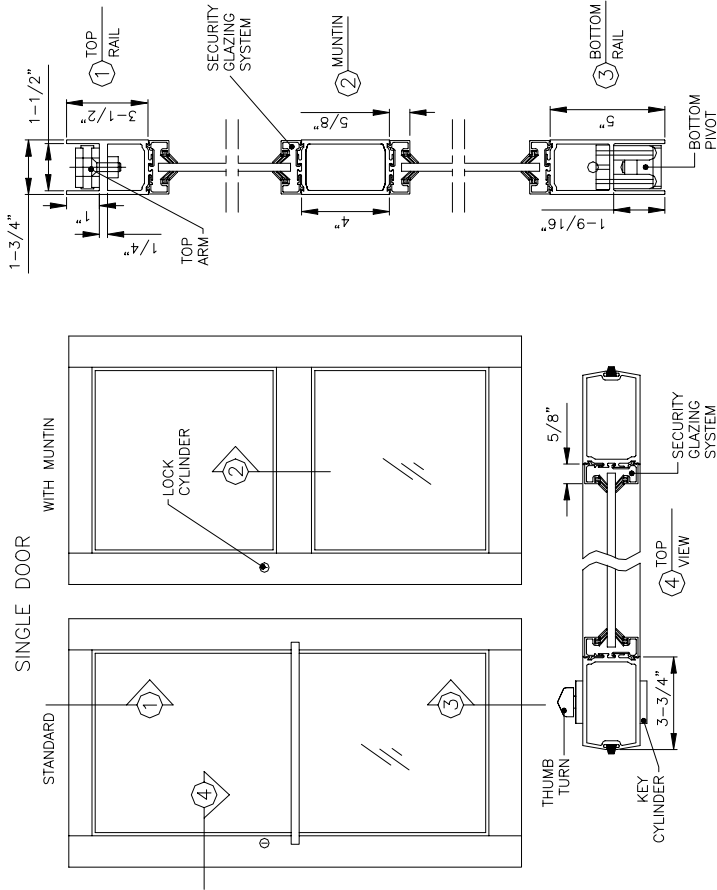

DOORS
SWING DOOR SYSTEM
SINGLE / SIMULTANEOUS PAIR
MEDIUM STYLE

7350 West Wilson Ave.
Harwood Heights, IL 60706-4786

Phone: (800) 543-4635
Fax: (708) 867-0291

www.doromatic.com

89538REVA
MAY 8, 2002

NOTE:

- * THE TOP RAIL OF ALL DOORS IN THIS SERIES HAS A 1/4" TOP WEB FOR SPECIAL DURABILITY UNDER SWING DOOR CONDITIONS. IN ADDITION, THE TOP RAIL COMES WITH FOUR CUSTOM STEEL PRESS NUTS FOR SECURING THE DOOR PORTION OF THE ARM TO WITHSTAND THE SPECIAL STRESSES OF AUTOMATIC SWING DOOR OPERATION. THE BOTTOM RAIL COMES WITH FOUR CUSTOM STEEL PRESS NUTS TO POSITIVELY POSITION THE BOTTOM PIVOT. THE DOORS ARE BOLTED ROD CONSTRUCTION FOR MAXIMUM DURABILITY.
- * SINGLE DOORS AND INDEPENDENT PAIRS OF DOORS COME EQUIPPED WITH A LOCK CYLINDER, TWO KEYS, AND THUMB TURN PER DOOR LEAF. THESE DOORS ARE REVERSIBLE AND NON-HANDED.
- * SIMULTANEOUS PAIRS OF DOORS COME EQUIPPED WITH A LOCK, CYLINDER, THUMB TURN, AND TWO KEYS IN ONE DOOR, AND TWO DEAD BOLTS IN THE OTHER DOOR.
- * ALL DOORS COME EQUIPPED WITH A PUSH BAR ON ONE SIDE AND A PULL BAR ON THE OTHER SIDE.
- * ACTUAL DOOR SIZE EXCLUDES WEATHERSTRIPPING.

SINGLE DOOR	
DOOR OPENING WIDTH x HEIGHT	ACTUAL DOOR SIZE WIDTH x HEIGHT
30" - 31" x 7'-0"	29-3/4" x 83-1/4"
36" - 37" x 7'-0"	35-3/4" x 83-1/4"
42" - 43" x 7'-0"	41-3/4" x 83-1/4"
44" - 45" x 7'-0"	43-3/4" x 83-1/4"

PAIR OF DOORS	
DOOR OPENING WIDTH x HEIGHT	ACTUAL DOOR SIZE WIDTH x HEIGHT
60" - 62" x 7'-0"	29-3/4" x 83-1/4"
72" - 74" x 7'-0"	35-3/4" x 83-1/4"
84" - 86" x 7'-0"	41-3/4" x 83-1/4"
88" - 90" x 7'-0"	43-3/4" x 83-1/4"