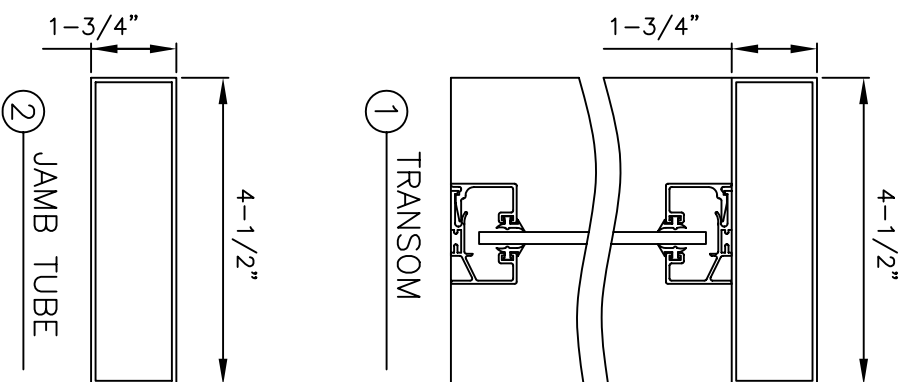

NOTE:

- * HEIGHTS SHOWN ARE FOR SURFACE APPLIED CARPETS; FOR OTHER THAN SURFACE APPLIED CARPETS (SUCH AS RECESSED CARPETS, PHOTO-ELECTRIC CONTROLS, WALL SWITCHES, ETC.), ALL HEIGHT DIMENSIONS WILL BE 1/2" LESS THAN SHOWN.
- * THE HEADER IS SUPPLIED WITH THE AUTOMATIC DOOR EQUIPMENT.
- * TRANSOM WIDTHS AND GLASS STOP WIDTHS ARE MADE TO THE LARGEST DIMENSION SHOWN IN THE RANGE FOR EACH PART NUMBER - BUT CAN BE CUT DOWN IN THE FIELD WHEN REQUIRED.
- * JAMB HEIGHTS SHOWN ARE DIMENSIONED FROM FINISHED FLOOR LINE - LARGER JAMB LENGTHS MAY BE REQUIRED DEPENDING ON JAMB ANCHORING METHOD.

SINGLE DOOR - STANDARD			
DOOR OPENING WIDTH x HEIGHT	ACTUAL FRAME SIZE WIDTH x HEIGHT	ACTUAL MASONRY SIZE WIDTH x HEIGHT	
A	B	C	D
30" - 31" x 7'0"	33-1/2"-34-1/2" x 7'-6"	34" - 35" x 7'-6-1/4"	
36" - 37" x 7'0"	39-1/2"-40-1/2" x 7'-6"	40" - 41" x 7'-6-1/4"	
42" - 43" x 7'0"	45-1/2"-46-1/2" x 7'-6"	46" - 47" x 7'-6-1/4"	
44" - 45" x 7'0"	47-1/2"-48-1/2" x 7'-6"	48" - 49" x 7'-6-1/4"	

SINGLE DOORS WITH TRANSOM			
DOOR OPENING WIDTH x HEIGHT	ACTUAL FRAME SIZE WIDTH x HEIGHT	ACTUAL MASONRY SIZE WIDTH x HEIGHT	
A	B	C	D
30" - 31" x 7'0"	33-1/2"-34-1/2" x 11'-0"	34" - 35" x 11'-0-1/4"	
36" - 37" x 7'0"	39-1/2"-40-1/2" x 11'-0"	40" - 41" x 11'-0-1/4"	
42" - 43" x 7'0"	45-1/2"-46-1/2" x 11'-0"	46" - 47" x 11'-0-1/4"	
44" - 45" x 7'0"	47-1/2"-48-1/2" x 11'-0"	48" - 49" x 11'-0-1/4"	

PAIR OF DOORS - STANDARD			
DOOR OPENING WIDTH x HEIGHT	ACTUAL FRAME SIZE WIDTH x HEIGHT	ACTUAL MASONRY SIZE WIDTH x HEIGHT	
A	B	C	D
60" x 7'-0"	63-1/2" x 7'-6"	64" x 7'-6-1/4"	
62" x 7'-0"	65-1/2" x 7'-6"	66" x 7'-6-1/4"	
72" x 7'-0"	75-1/2" x 7'-6"	76" x 7'-6-1/4"	
74" x 7'-0"	77-1/2" x 7'-6"	78" x 7'-6-1/4"	
84" x 7'-0"	87-1/2" x 7'-6"	88" x 7'-6-1/4"	
86" x 7'-0"	89-1/2" x 7'-6"	90" x 7'-6-1/4"	
88" x 7'-0"	91-1/2" x 7'-6"	92" x 7'-6-1/4"	
90" x 7'-0"	93-1/2" x 7'-6"	94" x 7'-6-1/4"	