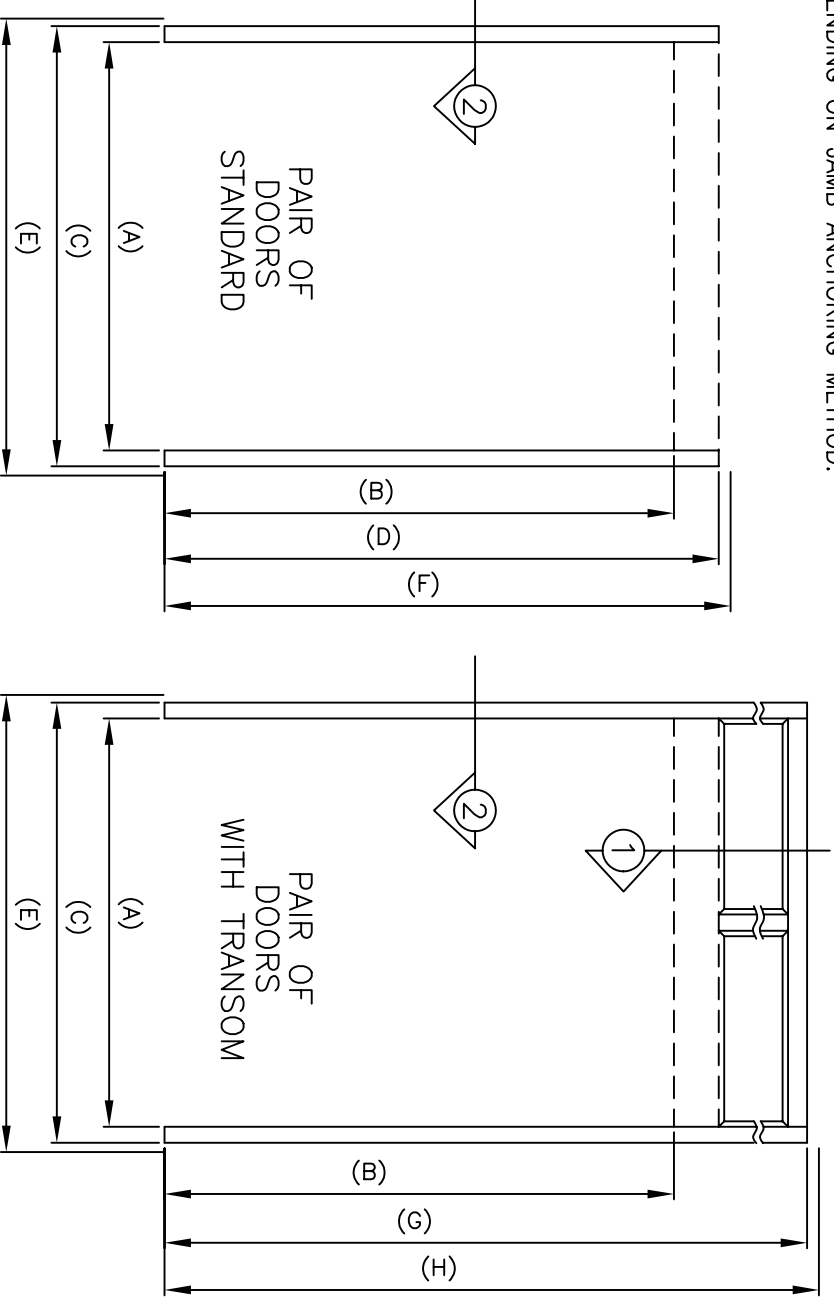

NOTE:

- * HEIGHTS SHOWN ARE FOR SURFACE APPLIED CARPETS; FOR OTHER THAN SURFACE APPLIED CARPETS (SUCH AS RECESSED CARPETS, PHOTO-ELECTRIC CONTROLS, WALL SWITCHES, ETC.), ALL HEIGHT DIMENSIONS WILL BE 1/2" LESS THAN SHOWN.
- * THE HEADER IS SUPPLIED WITH THE AUTOMATIC DOOR EQUIPMENT.
- * TRANSOM WIDTHS AND GLASS STOP WIDTHS ARE MADE TO THE LARGEST DIMENSION SHOWN IN THE RANGE FOR EACH PART NUMBER - BUT CAN BE CUT DOWN IN THE FIELD WHEN REQUIRED.
- * JAMB HEIGHTS SHOWN ARE DIMENSIONED FROM FINISHED FLOOR LINE - LARGER JAMB LENGTHS MAY BE REQUIRED DEPENDING ON JAMB ANCHORING METHOD.

SINGLE DOOR - STANDARD			
DOOR OPENING WIDTH x HEIGHT	ACTUAL FRAME SIZE WIDTH x HEIGHT	ACTUAL MASONRY SIZE WIDTH x HEIGHT	
A	B	C	D
30" - 31" x 7'0"	33-1/2"-34-1/2" x 7'-6"	34" - 35" x 7'-6-1/4"	
36" - 37" x 7'0"	39-1/2"-40-1/2" x 7'-6"	40" - 41" x 7'-6-1/4"	
42" - 43" x 7'0"	45-1/2"-46-1/2" x 7'-6"	46" - 47" x 7'-6-1/4"	
44" - 45" x 7'0"	47-1/2"-48-1/2" x 7'-6"	48" - 49" x 7'-6-1/4"	

SINGLE DOORS WITH TRANSOM			
DOOR OPENING WIDTH x HEIGHT	ACTUAL FRAME SIZE WIDTH x HEIGHT	ACTUAL MASONRY SIZE WIDTH x HEIGHT	
A	B	C	D
30" - 31" x 7'0"	33-1/2"-34-1/2" x 11'-0"	34" - 35" x 11'-0-1/4"	
36" - 37" x 7'0"	39-1/2"-40-1/2" x 11'-0"	40" - 41" x 11'-0-1/4"	
42" - 43" x 7'0"	45-1/2"-46-1/2" x 11'-0"	46" - 47" x 11'-0-1/4"	
44" - 45" x 7'0"	47-1/2"-48-1/2" x 11'-0"	48" - 49" x 11'-0-1/4"	

PAIR OF DOORS - STANDARD			
DOOR OPENING WIDTH x HEIGHT	ACTUAL FRAME SIZE WIDTH x HEIGHT	ACTUAL MASONRY SIZE WIDTH x HEIGHT	
A	B	C	D
60" x 7'-0"	63-1/2" x 7'-6"	64" x 7'-6-1/4"	
62" x 7'-0"	65-1/2" x 7'-6"	66" x 7'-6-1/4"	
72" x 7'-0"	75-1/2" x 7'-6"	76" x 7'-6-1/4"	
74" x 7'-0"	77-1/2" x 7'-6"	78" x 7'-6-1/4"	
84" x 7'-0"	87-1/2" x 7'-6"	88" x 7'-6-1/4"	
86" x 7'-0"	89-1/2" x 7'-6"	90" x 7'-6-1/4"	
88" x 7'-0"	91-1/2" x 7'-6"	92" x 7'-6-1/4"	
90" x 7'-0"	93-1/2" x 7'-6"	94" x 7'-6-1/4"	