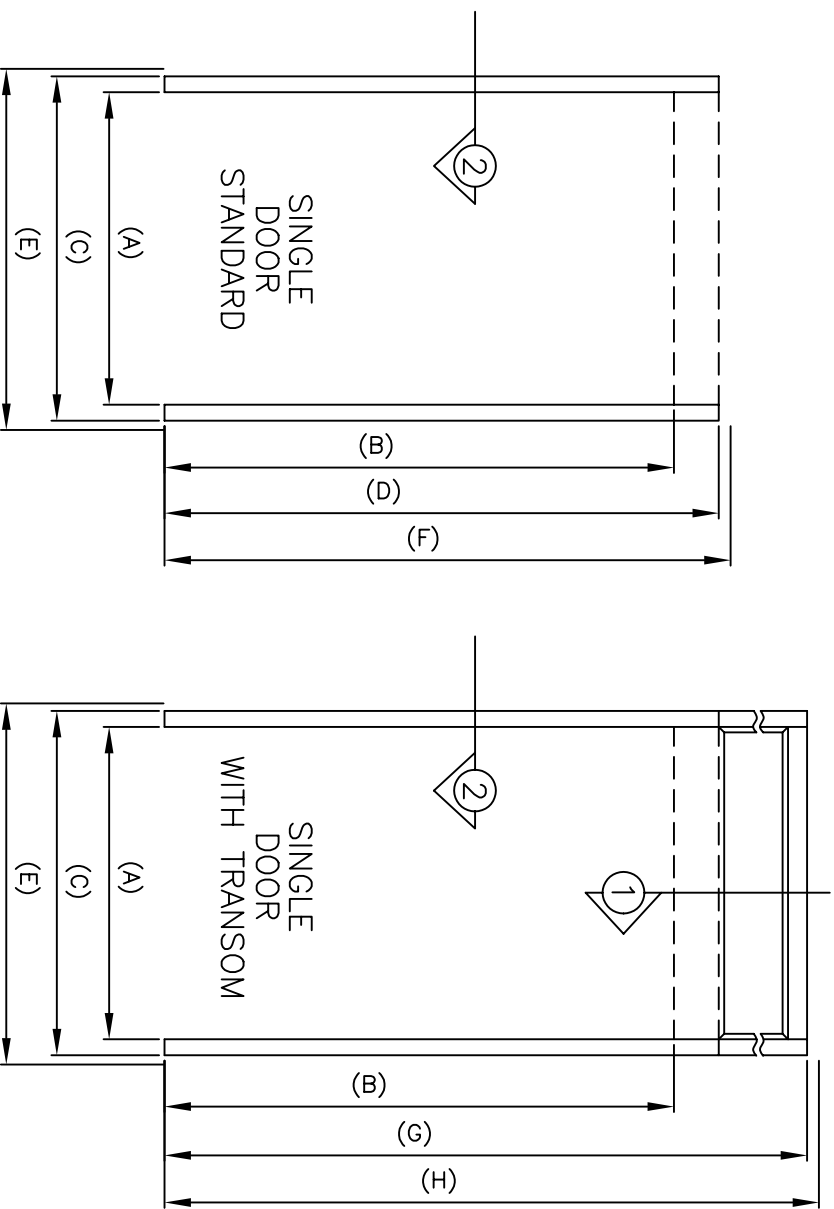

NOTE:

- * HEIGHTS SHOWN ARE FOR SURFACE APPLIED CARPETS; FOR OTHER THAN SURFACE APPLIED CARPETS (SUCH AS RECESSED CARPETS, PHOTO-ELECTRIC CONTROLS, WALL SWITCHES, ETC.), ALL HEIGHT DIMENSIONS WILL BE 1/2" LESS THAN SHOWN.
- * THE HEADER IS SUPPLIED WITH THE AUTOMATIC DOOR EQUIPMENT.
- * TRANSOM WIDTHS AND GLASS STOP WIDTHS ARE MADE TO THE LARGEST DIMENSION SHOWN IN THE RANGE FOR EACH PART NUMBER - BUT CAN BE CUT DOWN IN THE FIELD WHEN REQUIRED.
- * JAMB HEIGHTS SHOWN ARE DIMENSIONED FROM FINISHED FLOOR LINE - LARGER JAMB LENGTHS MAY BE REQUIRED DEPENDING ON JAMB ANCHORING METHOD.

SINGLE DOOR - STANDARD			
DOOR OPENING WIDTH x HEIGHT	ACTUAL FRAME SIZE WIDTH x HEIGHT	ACTUAL MASONRY SIZE WIDTH x HEIGHT	
A	B	C	D
30" - 31" x 7'0"	33-1/2"-34-1/2" x 7'-6"	34" - 35" x 7'-6-1/4"	
36" - 37" x 7'0"	39-1/2"-40-1/2" x 7'-6"	40" - 41" x 7'-6-1/4"	
42" - 43" x 7'0"	45-1/2"-46-1/2" x 7'-6"	46" - 47" x 7'-6-1/4"	
44" - 45" x 7'0"	47-1/2"-48-1/2" x 7'-6"	48" - 49" x 7'-6-1/4"	

SINGLE DOORS WITH TRANSOM			
DOOR OPENING WIDTH x HEIGHT	ACTUAL FRAME SIZE WIDTH x HEIGHT	ACTUAL MASONRY SIZE WIDTH x HEIGHT	
A	B	C	D
30" - 31" x 7'0"	33-1/2"-34-1/2" x 11'-0"	34" - 35" x 11'-0-1/4"	
36" - 37" x 7'0"	39-1/2"-40-1/2" x 11'-0"	40" - 41" x 11'-0-1/4"	
42" - 43" x 7'0"	45-1/2"-46-1/2" x 11'-0"	46" - 47" x 11'-0-1/4"	
44" - 45" x 7'0"	47-1/2"-48-1/2" x 11'-0"	48" - 49" x 11'-0-1/4"	

PAIR OF DOORS - STANDARD			
DOOR OPENING WIDTH x HEIGHT	ACTUAL FRAME SIZE WIDTH x HEIGHT	ACTUAL MASONRY SIZE WIDTH x HEIGHT	
A	B	C	D
60" x 7'-0"	63-1/2" x 7'-6"	64" x 7'-6-1/4"	
62" x 7'-0"	65-1/2" x 7'-6"	66" x 7'-6-1/4"	
72" x 7'-0"	75-1/2" x 7'-6"	76" x 7'-6-1/4"	
74" x 7'-0"	77-1/2" x 7'-6"	78" x 7'-6-1/4"	
84" x 7'-0"	87-1/2" x 7'-6"	88" x 7'-6-1/4"	
86" x 7'-0"	89-1/2" x 7'-6"	90" x 7'-6-1/4"	
88" x 7'-0"	91-1/2" x 7'-6"	92" x 7'-6-1/4"	
90" x 7'-0"	93-1/2" x 7'-6"	94" x 7'-6-1/4"	