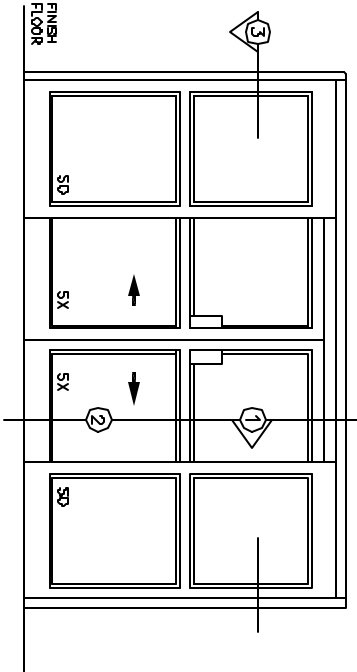

SLIMLINE-ICU
 BI-PARTING SLIDING DOORS
 FULL BREAKOUT
 NARROW STILE
 TRACKLESS CLEAR OPENING

SD-SX-SX-SD

7350 West Wilson Ave.
 Homewood Heights, IL 60706-4786

Phone: (800) 543-4635
 Fax: (708) 867-0291

www.doromatic.com

8955REV/B
 OCT. 2, 2002

NOTE:
 STANDARD PACKAGE:
 BAL BEENTS ON SX DOORS, FLUSH BOLTS ON SD PANELS,
 HEADER 2-3/4" x 1-1/2" FINGER, NARROW STILE SLIDING DOOR
 AND SILENERS, 2" MANTLES, 5" BOTTOM RAILS, RECESSED DOOR
 PULL ON EXTERIOR AND INTERIOR AND 1/4" GLAZING SYSTEM.
 STANDARD FINISH:
 CLEAR ANODIZED - US28
 DARK BRONZE ANODIZED - DC13
 SPECIAL COLORS ARE AVAILABLE
 * FULL BREAKOUT POSITION WILL ONLY OCCUR
 IN FULL OPEN POSITION.
 * MAX. GLASS THICKNESS IS 1/4".
 * ALL WRITTEN DIMENSIONS ARE TO TAKE
 PREFERENCE OVER STATED DIMENSIONS.
 * SIZES LARGER THAN 14'-0" - CONSULT WITH FACTORY.