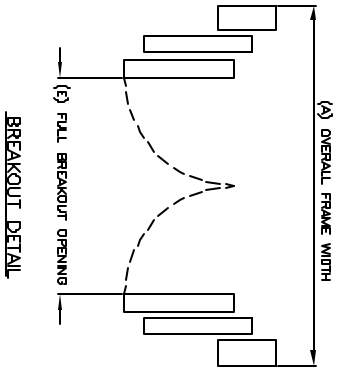

SLIMLINE-ICU
 BI-PARTING SLIDING DOORS
 FULL BREAKOUT
 NARROW STILE
 TRACKLESS CLEAR OPENING

SD-SX-SX-SD

7350 West Wilson Ave.
 Homewood Heights, IL 60706-4786

Phone: (800) 543-4635
 Fax: (708) 867-0291

www.doromatic.com

8955REV/B
 OCT. 2, 2002

NOTE:
 STANDARD PACKAGE:
 BAL BEENTS ON SX DOORS, FLUSH BOLTS ON SD PANELS,
 HEADER 2-3/4" x 1-1/2" FINGER, NARROW STILE SLIDING DOOR
 AND SILENERS, 2" MANTLES, 5" BOTTOM RAILS, RECESSED DOOR
 PULL ON EXTERIOR AND INTERIOR AND 1/4" GLAZING SYSTEM.
 STANDARD FINISH:
 CLEAR ANODIZED - US28
 DARK BRONZE ANODIZED - DC13
 SPECIAL COLORS ARE AVAILABLE
 * FULL BREAKOUT POSITION WILL ONLY OCCUR
 IN FULL OPEN POSITION.
 * MAX. GLASS THICKNESS IS 1/4".
 * ALL WRITTEN DIMENSIONS ARE TO TAKE
 PREFERENCE OVER STATED DIMENSIONS.
 * SIZES LARGER THAN 14'-0" - CONSULT WITH FACTORY.