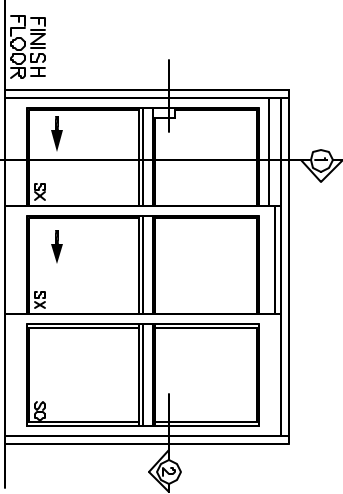

**SLIMLINE-ICU**  
 SINGLE SLIDING R4 DOOR - TELESCOPIC  
 WITH RECESSED DOOR HANDLES  
 FULL BREAKOUT  
 TRACKLESS DOOR OPENING  
 (TRACK TRACK UNDER PANEL)

SX-SX-SO

7350 West Wilson Ave.  
 Homewood Heights, IL, 60706-4786

Phone: (800) 543-4635  
 Fax: (708) 867-0291

www.doromatic.com

89674REV0  
 DCT, 2, 2092

EXTERIOR ELEVATION

**NOTE:**

STANDARD PACKAGE:  
 BALL DETENTS ON SX DOORS, HEADER 2-3/4" X 7", FRAMES,  
 NARROW STYLE SLIDING DOOR AND SIDELITES, 2" MOUNTING,  
 5" BOTTOM RAILS, RECESSED DOOR FULL HANDLES ON EXTERIOR  
 AND INTERIOR, AND 1/4" GLAZING SYSTEM, AND 1/2" X 7"  
 RECESSED FLOOR TRACK EXTENDING 2/3 ACROSS PACKAGE FROM  
 PANEL END.

\* SPECIAL SIZES - CONSULT WITH FACTORY.

OVERALL FRAME WIDTH ( A )	DOOR OPENING WIDTH ( B )	DOOR WIDTH ( C )	MASONRY OPENING ( D )	FULL BREAKOUT OPENING ( E )
(MIN) 4'-7 3/8"	32"	18-3/8"	4'-7-7/8"	42'-3/8"
(MAX) 13'-3 5/8"	101'-1/2"	53'-1/8"	13'-4-1/8"	148'-5/8"