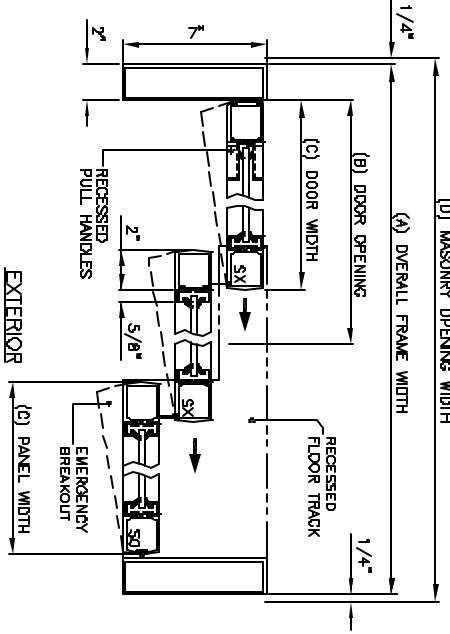

**SLIMLINE-ICU**  
 SINGLE SLIDING R4 DOOR - TELESCOPIC  
 WITH RECESSED DOOR HANDLES  
 FULL BREAKOUT  
 TRACKLESS DOOR OPENING  
 (TRACK TRACK UNDER PANEL)

SX-SX-SO

7350 West Wilson Ave.  
 Homewood Heights, IL, 60706-4786

Phone: (800) 543-4635  
 Fax: (708) 867-0291

www.doromatic.com

89674REV0  
 DCT, 2, 2092

EXTERIOR ELEVATION

**NOTE:**

STANDARD PACKAGE:  
 BALL DETENTS ON SX DOORS, HEADER 2-3/4" X 7", FRAMES,  
 NARROW STYLE SLIDING DOOR AND SIDELITES, 2" MOUNTING,  
 5" BOTTOM RAILS, RECESSED DOOR FULL HANDLES ON EXTERIOR  
 AND INTERIOR, AND 1/4" GLAZING SYSTEM, AND 1/2" X 7"  
 RECESSED FLOOR TRACK EXTENDING 2/3 ACROSS PACKAGE FROM  
 PANEL END.

STANDARD FINISH:  
 CLEAR ANODIZED - US28  
 DARK BRONZE ANODIZED - DC13  
 SPECIAL COLORS ARE AVAILABLE

- \* FULL BREAKOUT AT ANY POSITION.
- \* MAX. GLASS THICKNESS IS 1/4".
- \* ALL WRITTEN DIMENSIONS ARE TO TAKE PREFERENCE OVER SCALED DIMENSIONS.

\* SPECIAL SIZES - CONSULT WITH FACTORY.

OVERALL FRAME WIDTH ( A )	DOOR OPENING WIDTH ( B )	DOOR WIDTH ( C )	MASONRY OPENING ( D )	FULL BREAKOUT OPENING ( E )
(MIN) 4'-7 3/8"	32"	18-3/8"	4'-7-7/8"	42'-3/8"
(MAX) 13'-3 5/8"	101'-1/2"	53'-1/8"	13'-4-1/8"	148'-5/8"