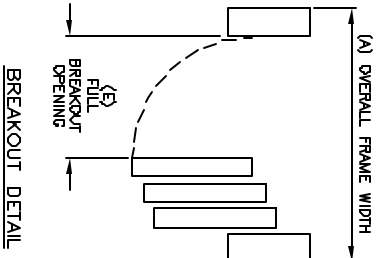

**SLIMLINE-ICU**  
 SINGLE SLIDING R4 DOOR - TELESCOPIC  
 WITH RECESSED DOOR HANDLES  
 FULL BREAKOUT  
 TRACKLESS DOOR OPENING  
 (TRACK TRACK UNDER PANEL)

SX-SX-SO

7350 West Wilson Ave.  
 Homewood Heights, IL, 60706-4786

Phone: (800) 543-4635  
 Fax: (708) 867-0291

www.doromatic.com

89674REV0  
 DCT, 2, 2092

EXTERIOR ELEVATION

**NOTE:**

STANDARD PACKAGE:  
 BALL DETENTS ON SX DOORS, HEADER 2-3/4" X 7", FRAMES,  
 NARROW STYLE SLIDING DOOR AND SIDELITES, 2" MOUNTING,  
 5" BOTTOM RAILS, RECESSED DOOR FULL HANDLES ON EXTERIOR  
 AND INTERIOR, AND 1/4" GLAZING SYSTEM, AND 1/2" X 7"  
 RECESSED FLOOR TRACK EXTENDING 2/3 ACROSS PACKAGE FROM  
 PANEL END.

\* SPECIAL SIZES - CONSULT WITH FACTORY.

OVERALL FRAME WIDTH ( A )	DOOR OPENING WIDTH ( B )	DOOR WIDTH ( C )	MASONRY OPENING ( D )	FULL BREAKOUT OPENING ( E )
(MIN) 4'-7 3/8"	32"	18-3/8"	4'-7-7/8"	42'-3/8"
(MAX) 13'-3 5/8"	101'-1/2"	53'-1/8"	13'-4-1/8"	148'-5/8"