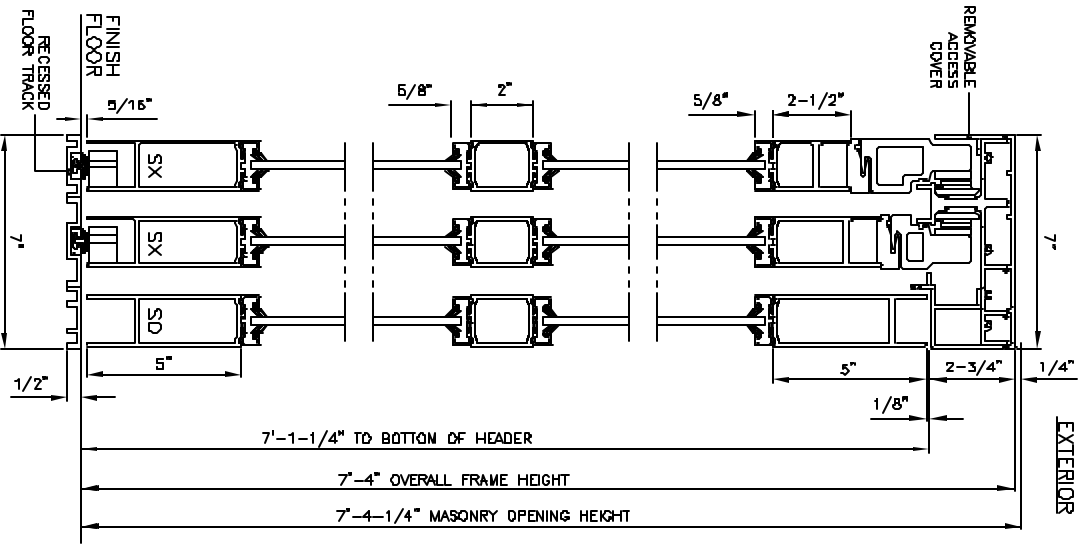

SLIMLINE-ICU
SINGLE SLIDING R4 DOOR - TELESCOPIC
WITH RECESSED DOOR HANDLES
FULL BREAKOUT
TRACKLESS DOOR OPENING
(TRACK TRACK UNDER PANEL)

SX-SX-SO

7350 West Wilson Ave.
Homewood Heights, IL, 60706-4786

Phone: (800) 543-4635
Fax: (708) 867-0291

www.doromatic.com

89674REV0
DCT, 2, 2092

NOTE:

STANDARD PACKAGE:
BALL DETENTS ON SX DOORS, HEADER 2-3/4" X 7", FRAMES,
NARROW STYLE SLIDING DOOR AND SIDELITES, 2" MOUNTING,
5" BOTTOM RAILS, RECESSED DOOR FULL HANDLES ON EXTERIOR
AND INTERIOR, AND 1/4" GLAZING SYSTEM, AND 1/2" X 7"
RECESSED FLOOR TRACK EXTENDING 2/3 ACROSS PACKAGE FROM
PANEL END.

STANDARD FINISH:
CLEAR ANODIZED - US28
DARK BRONZE ANODIZED - DC13
SPECIAL COLORS ARE AVAILABLE

- FULL BREAKOUT AT ANY POSITION.
- MAX. GLASS THICKNESS IS 1/4".
- ALL WRITTEN DIMENSIONS ARE TO TAKE PREFERENCE OVER SCALED DIMENSIONS.

* SPECIAL SIZES - CONSULT WITH FACTORY.

OVERALL FRAME WIDTH (A)	DOOR OPENING WIDTH (B)	DOOR WIDTH (C)	MASONRY OPENING (D)	FULL BREAKOUT OPENING (E)
(MIN) 4'-7 3/8"	32"	18-3/8"	4'-7-7/8"	42'-3/8"
(MAX) 13'-3 5/8"	101'-1/2"	53'-1/8"	13'-4-1/8"	148'-5/8"

SECTION 1