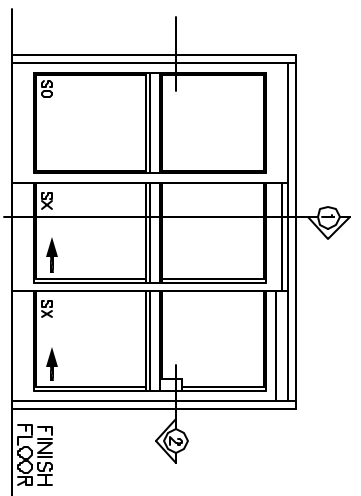

**SLIMLINE-ICU**  
 SINGLE SLIDING LH DOOR - TELESCOPIC  
 WITH RECESSED DOOR HANDLES  
 FULL BREAKOUT TRACKLES DOOR OPENING  
 (TRACK TRACK UNDER PANEL)

SO-SX-SX

7350 West Wilson Ave.  
 Homewood Heights, IL, 80706-4786

Phone: (800) 543-4635  
 Fax: (708) 857-0291  
 www.doromatic.com

8978REV0  
 DCT, 2, 2002

OVERALL FRAME WIDTH ( A )	DOOR OPENING WIDTH ( B )	DOOR WIDTH ( C )	MASONRY OPENING ( D )	FULL BREAKOUT OPENING ( E )
(MIN) 4'-7-3/8"	32"	18-3/8"	4'-7-7/8"	42-3/8"
(MAX) 13'-3-5/8"	101-1/2"	53-1/8"	13'-4-1/8"	148-5/8"

**NOTE:**  
 STANDARD PACKAGE:  
 BALL DETENTS ON SK DOORS, HEADER 2-3/4" X 7", FRAMES, NARROW STYLE SLIDING DOOR AND SIDELITES, 2" MUNTINS, 5" BOTTOM RAILS, RECESSED DOOR PULL HANDLES ON EXTERIOR AND INTERIOR, AND 1/4" GLAZING SYSTEM, AND 1/2" X 7" RECESSED FLOOR TRACK EXTENDING 2/3 ACROSS PACKAGE FROM PANEL END.  
 STANDARD FINISH:  
 CLEAR ANODIZED - US28  
 DARK BRONZE ANODIZED - DC13  
 SPECIAL COLORS ARE AVAILABLE  
 \* FULL BREAKOUT AT ANY POSITION.  
 \* MAX. GLASS THICKNESS IS 1/4".  
 \* ALL WRITTEN DIMENSIONS ARE TO TAKE PREFERENCE OVER SCALED DIMENSIONS.  
 \* SPECIAL SIZES - CONSULT WITH FACTORY.