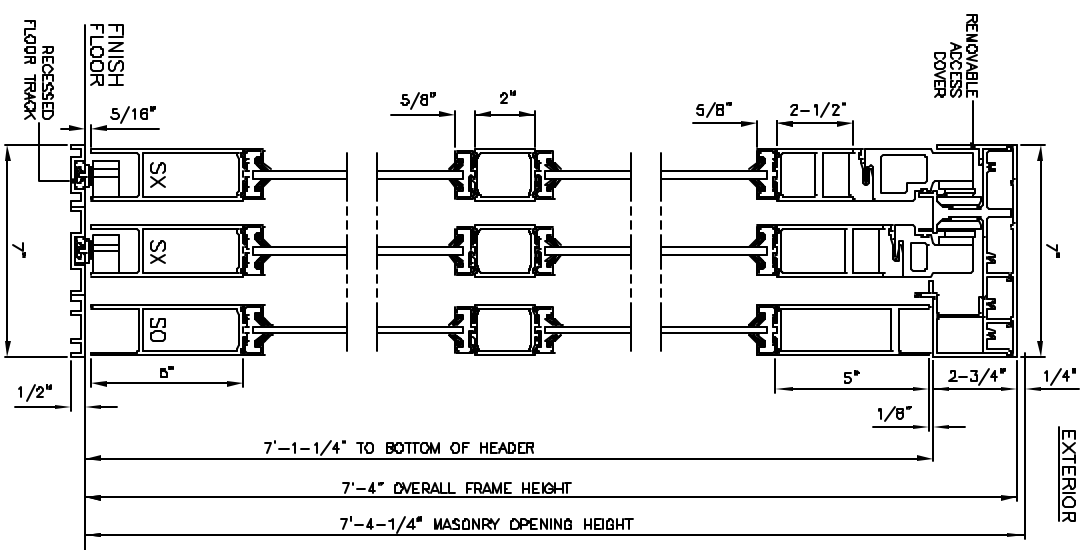

**SLIMLINE-ICU**  
 SINGLE SLIDING LH DOOR - TELESCOPIC  
 WITH RECESSED DOOR HANDLES  
 FULL BREAKOUT TRACKLES DOOR OPENING  
 (TRACK TRACK UNDER PANEL)

SO-SX-SX

7350 West Wilson Ave.  
 Homewood Heights, IL, 80706-4786

Phone: (800) 543-4635  
 Fax: (708) 857-0291  
 www.doromatic.com

8978REV0  
 DCT, 2, 2002

OVERALL FRAME WIDTH ( A )	DOOR OPENING WIDTH ( B )	DOOR WIDTH ( C )	MASONRY OPENING ( D )	FULL BREAKOUT OPENING ( E )
(MIN) 4'-7-3/8"	32"	18-3/8"	4'-7-7/8"	42-3/8"
(MAX) 13'-3-5/8"	101-1/2"	53-1/8"	13'-4-1/8"	148-5/8"

**NOTE:**  
 STANDARD PACKAGE:  
 BALL DETENTS ON SK DOORS, HEADER 2-3/4" X 7", FRAMES, NARROW STYLE SLIDING DOOR AND SIDELITES, 2" MUNTINS, 5" BOTTOM RAILS, RECESSED DOOR PULL HANDLES ON EXTERIOR AND INTERIOR, AND 1/4" GLAZING SYSTEM, AND 1/2" X 7" RECESSED FLOOR TRACK EXTENDING 2/3 ACROSS PACKAGE FROM PANEL END.  
 STANDARD FINISH:  
 CLEAR ANODIZED - US28  
 DARK BRONZE ANODIZED - DC13  
 SPECIAL COLORS ARE AVAILABLE  
 \* FULL BREAKOUT AT ANY POSITION.  
 \* MAX. GLASS THICKNESS IS 1/4".  
 \* ALL WRITTEN DIMENSIONS ARE TO TAKE PREFERENCE OVER SCALED DIMENSIONS.  
 \* SPECIAL SIZES - CONSULT WITH FACTORY.