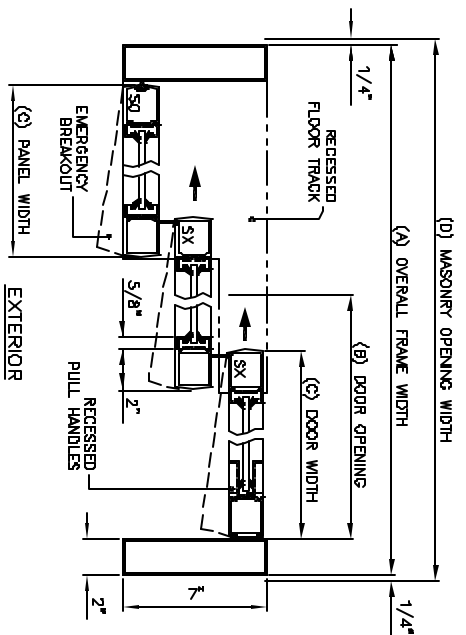

**SLIMLINE-ICU**  
 SINGLE SLIDING LH DOOR - TELESCOPIC  
 WITH RECESSED DOOR HANDLES  
 FULL BREAKOUT TRACKLES DOOR OPENING  
 (TRACK TRACK UNDER PANEL)

SO-SX-SX

7350 West Wilson Ave.  
 Homewood Heights, IL, 80706-4786

Phone: (800) 543-4635  
 Fax: (708) 857-0291  
 www.doromatic.com

8978REV0  
 DCT, 2, 2002

OVERALL FRAME WIDTH ( A )	DOOR OPENING WIDTH ( B )	DOOR WIDTH ( C )	MASONRY OPENING ( D )	FULL BREAKOUT OPENING ( E )
(MIN) 4'-7-3/8"	32"	18-3/8"	4'-7-7/8"	42-3/8"
(MAX) 13'-3-5/8"	101-1/2"	53-1/8"	13'-4-1/8"	148-5/8"

**NOTE:**  
 STANDARD PACKAGE:  
 BALL DETENTS ON SK DOORS, HEADER 2-3/4" X 7", FRAMES, NARROW STYLE SLIDING DOOR AND SIDELITES, 2" MUNTINS, 5" BOTTOM RAILS, RECESSED DOOR PULL HANDLES ON EXTERIOR AND INTERIOR, AND 1/4" GLAZING SYSTEM, AND 1/2" X 7" RECESSED FLOOR TRACK EXTENDING 2/3 ACROSS PACKAGE FROM PANEL END.  
 STANDARD FINISH:  
 CLEAR ANODIZED - US28  
 DARK BRONZE ANODIZED - DC13  
 SPECIAL COLORS ARE AVAILABLE  
 \* FULL BREAKOUT AT ANY POSITION.  
 \* MAX. GLASS THICKNESS IS 1/4".  
 \* ALL WRITTEN DIMENSIONS ARE TO TAKE PREFERENCE OVER SCALED DIMENSIONS.  
 \* SPECIAL SIZES - CONSULT WITH FACTORY.