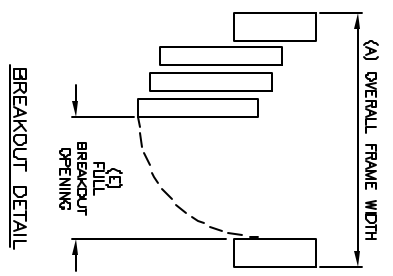

**SLIMLINE-ICU**  
 SINGLE SLIDING LH DOOR - TELESCOPIC  
 WITH RECESSED DOOR HANDLES  
 FULL BREAKOUT TRACKLES DOOR OPENING  
 (TRACK TRACK UNDER PANEL)

SO-SX-SX

7350 West Wilson Ave.  
 Homewood Heights, IL, 80706-4786

Phone: (800) 543-4635  
 Fax: (708) 857-0291  
 www.doromatic.com

8978REV0  
 DCT, 2, 2002

OVERALL FRAME WIDTH ( A )	DOOR OPENING WIDTH ( B )	DOOR WIDTH ( C )	MASONRY OPENING ( D )	FULL BREAKOUT OPENING ( E )
(MIN) 4'-7-3/8"	32"	18-3/8"	4'-7-7/8"	42-3/8"
(MAX) 13'-3-5/8"	101-1/2"	53-1/8"	13'-4-1/8"	148-5/8"

**NOTE:**  
 STANDARD PACKAGE:  
 BALL DETENTS ON SK DOORS, HEADER 2-3/4" X 7", FRAMES, NARROW STYLE SLIDING DOOR AND SIDELITES, 2" MUNTINS, 5" BOTTOM RAILS, RECESSED DOOR PULL HANDLES ON EXTERIOR AND INTERIOR, AND 1/4" GLAZING SYSTEM, AND 1/2" X 7" RECESSED FLOOR TRACK EXTENDING 2/3 ACROSS PACKAGE FROM PANEL END.  
 STANDARD FINISH:  
 CLEAR ANODIZED - US28  
 DARK BRONZE ANODIZED - DC13  
 SPECIAL COLORS ARE AVAILABLE  
 \* FULL BREAKOUT AT ANY POSITION.  
 \* MAX. GLASS THICKNESS IS 1/4".  
 \* ALL WRITTEN DIMENSIONS ARE TO TAKE PREFERENCE OVER SCALED DIMENSIONS.  
 \* SPECIAL SIZES - CONSULT WITH FACTORY.