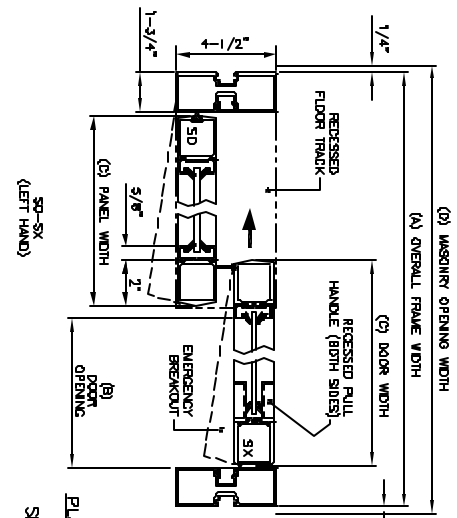

PLAN VIEW SECTION 3