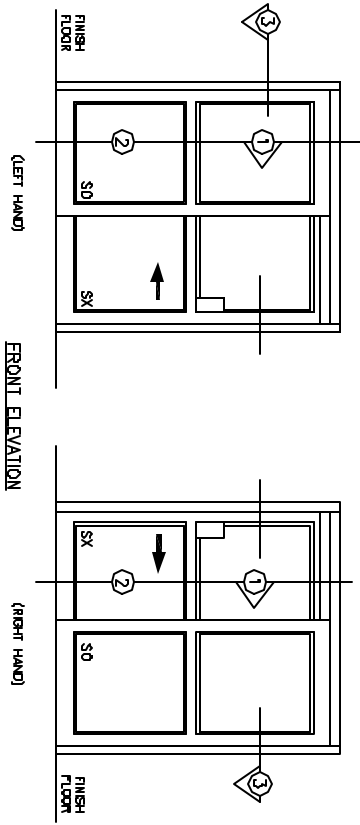

FRONT ELEVATION