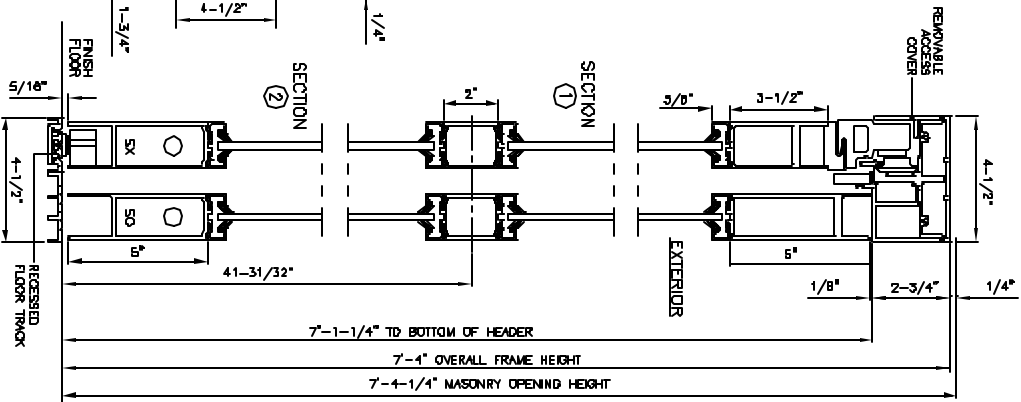

NOTE:

STANDARD PACKAGE:
BALL BEINGS ON SX DOORS AND SO PANELS, HEADER 2-3/4"
X 4-1/2", FRAMES NARROW STYLE SLIDING DOOR AND SEGLITES,
2" MULLINS, 5" BOTTOM RAILS, RECESSED DOOR PULL ON
EXTERIOR AND INTERIOR, 1/4" GLAZING SYSTEM, AND 1/2" X
4-1/2" REBBED FLOOR TRACK IN PANEL AREA.

* FULL BREAKOUT AT ANY POSITION
* MAX. GLASS THICKNESS IS 1/4"

* ALL WRITTEN DIMENSIONS ARE TO TAKE
PREFERENCE OVER SCALED DIMENSIONS.

* SPECIAL SIZES - CONSULT WITH FACTORY.

OVERALL FRAME WIDTH (A)	DOOR WIDTH (B)	DOOR WIDTH (C)	MASONRY OPENING (D)	FRONT BREAKOUT OPENING (E)
7'-0"	38-3/8"	41-1/8"	7'-0 1/2"	74-1/2"
8'-0"	44-3/8"	47-1/8"	8'-0 1/2"	80-1/2"
9'-0"	50-3/8"	53-1/8"	9'-0 1/2"	86-1/2"