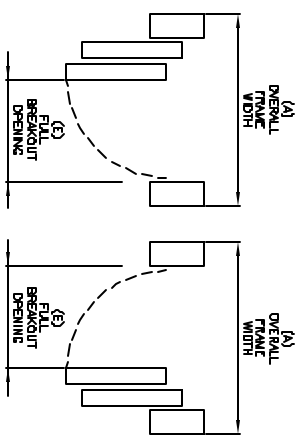

SLIMLINE-ICU

SINGLE SLIDING DOOR
FULL BREAKOUT
WITH RECESSED DOOR HANDLES
TRACKLESS DOOR OPENING
(FLOOR TRACK UNDER PANEL)

SO-SX AND SO-SX

7350 West Wilson Ave.
Homewood Heights, IL, 60706-4786

Phone: (800) 543-4635
Fax: (708) 857-0291

www.doromatic.com

8986REVO
DCT, 2, 2092

BREAKOUT DETAIL