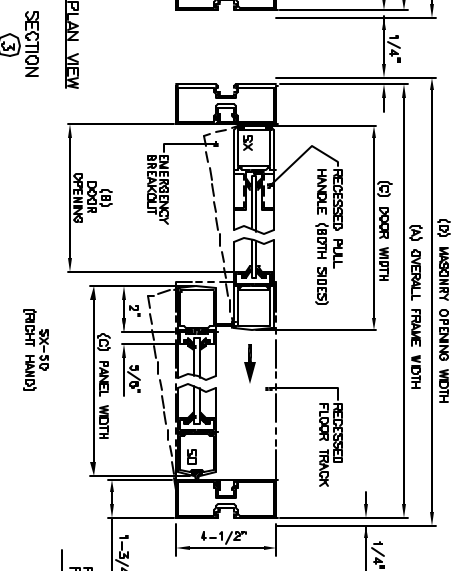

PLAN VIEW SECTION 3