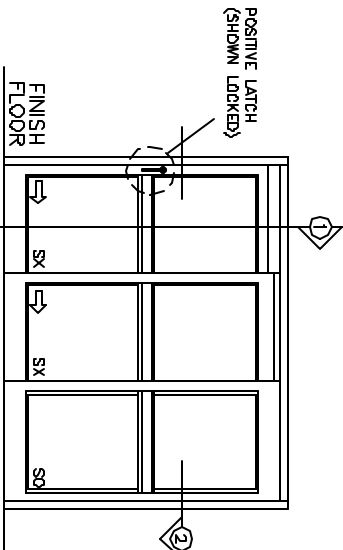

SLIMLINE-ICU
 SLIDE SLIDING DOOR - RH
 TELESCOPIC
 WITH POSITIVE LATCH
 FULL BREAKOUT
 WITH FLOOR TRACK

SX-SX-SO

7350 West Wilson Ave.
 Homewood Heights, IL, 60706-4786

Phone: (800) 543-4635
 Fax: (708) 867-0291

www.doromatic.com

8990REV0
 OCT. 10, 2002

NOTES:

STANDARD PACKAGE:
 BALL DETENTS ON SX DOORS AND SO PANELS, HEADER 2-3/4" X 7" FRAMES,
 NARROW STYLE SLIDING DOOR AND SIDELITES, 2" MUNTINS, 5" BOTTOM RAILS,
 POSITIVE LATCH HANDLES ON EXTERIOR AND INTERIOR, 1/4" GLAZING SYSTEM,
 AND 1/2" X 7" RECESSED FLOOR TRACK EXTENDING 2/3 ACROSS PACKAGE
 FROM PANEL END.

STANDARD FINISH:
 CLEAR ANODIZED - US28
 DARK BRONZE ANODIZED - DC13
 SPECIAL COLORS ARE AVAILABLE

* FULL BREAKOUT AT ANY POSITION.
 * MAX. GLASS THICKNESS IS 1/4".
 * ALL WRITTEN DIMENSIONS ARE TO TAKE
 PREFERENCE OVER SCALED DIMENSIONS.

* SPECIAL SIZES - CONSULT WITH FACTORY.

OVERALL FRAME WIDTH (A)	DOOR OPENING WIDTH (B)	DOOR WIDTH (C)	MASONRY OPENING (D)	FULL BREAKOUT OPENING (E)
(MIN) 4' - 10-3/4"	32"	19-1/2"	4' - 11-1/4"	45' - 3/4"
(MAX) 13' - 3-5/8"	89-1/4"	53-1/8"	13' - 4-1/8"	148-5/8"