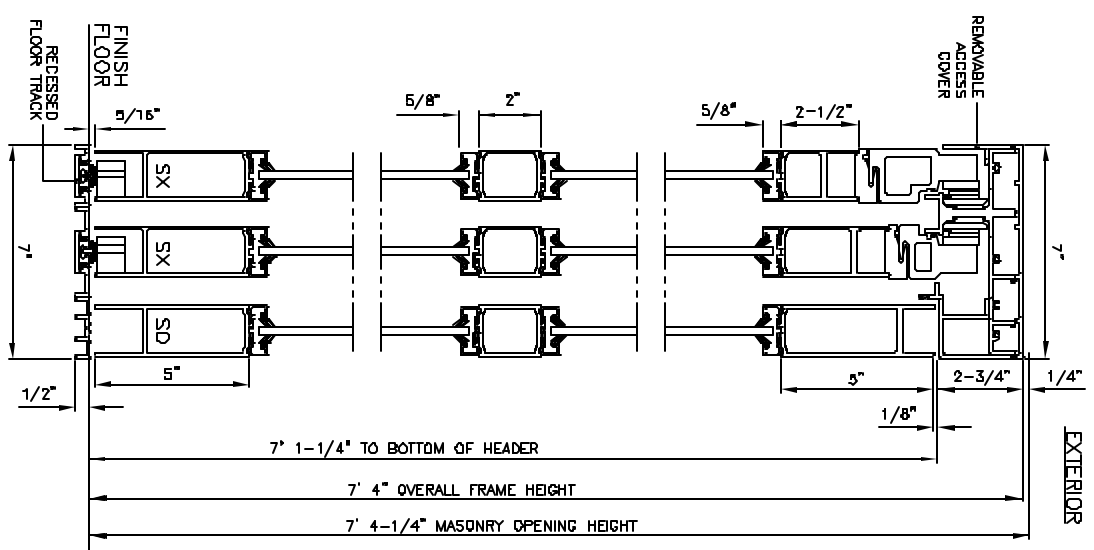

SLIMLINE-ICU
 SLIDE SLIDING DOOR - RH
 TELESCOPIC
 WITH POSITIVE LATCH
 FULL BREAKOUT
 WITH FLOOR TRACK

SX-SX-SO

7350 West Wilson Ave.
 Homewood Heights, IL, 60706-4786

Phone: (800) 543-4635
 Fax: (708) 867-0291

www.doromatic.com

8990REV0
 OCT. 10, 2002

NOTES:

STANDARD PACKAGE:
 BALL DETENTS ON SX DOORS AND SO PANELS, HEADER 2-3/4" X 7" FRAMES,
 NARROW STYLE SLIDING DOOR AND SIDELITES, 2" MUNTINS, 5" BOTTOM RAILS,
 POSITIVE LATCH HANDLES ON EXTERIOR AND INTERIOR, 1/4" GLAZING SYSTEM,
 AND 1/2" X 7" RECESSED FLOOR TRACK EXTENDING 2/3 ACROSS PACKAGE
 FROM PANEL END.

STANDARD FINISH:
 CLEAR ANODIZED - US28
 DARK BRONZE ANODIZED - DC13
 SPECIAL COLORS ARE AVAILABLE

* FULL BREAKOUT AT ANY POSITION.
 * MAX. GLASS THICKNESS IS 1/4".
 * ALL WRITTEN DIMENSIONS ARE TO TAKE
 PREFERENCE OVER SCALED DIMENSIONS.

* SPECIAL SIZES - CONSULT WITH FACTORY.

OVERALL FRAME WIDTH (A)	DOOR OPENING WIDTH (B)	DOOR WIDTH (C)	MASONRY OPENING (D)	FULL BREAKOUT OPENING (E)
(MIN) 4' - 10-3/4"	32"	19-1/2"	4' - 11-1/4"	45' - 3/4"
(MAX) 13' - 3-5/8"	89-1/4"	53-1/8"	13' - 4-1/8"	148-5/8"