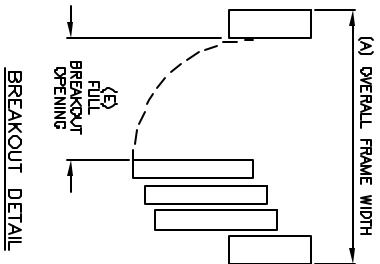

SLIMLINE-ICU
 SLIDE SLIDING DOOR - RH
 TELESCOPIC
 WITH POSITIVE LATCH
 FULL BREAKOUT
 WITH FLOOR TRACK

SX-SX-SO

7350 West Wilson Ave.
 Homewood Heights, IL, 60706-4786

Phone: (800) 543-4635
 Fax: (708) 867-0291

www.doromatic.com

8990REV0
 OCT. 10, 2002

NOTES:

STANDARD PACKAGE:
 BALL DETENTS ON SX DOORS AND SO PANELS, HEADER 2-3/4" X 7" FRAMES,
 NARROW STYLE SLIDING DOOR AND SIDELITES, 2" MUNTINS, 5" BOTTOM RAILS,
 POSITIVE LATCH HANDLES ON EXTERIOR AND INTERIOR, 1/4" GLAZING SYSTEM,
 AND 1/2" X 7" RECESSED FLOOR TRACK EXTENDING 2/3 ACROSS PACKAGE
 FROM PANEL END.

STANDARD FINISH:
 CLEAR ANODIZED - US28
 DARK BRONZE ANODIZED - DC13
 SPECIAL COLORS ARE AVAILABLE

* FULL BREAKOUT AT ANY POSITION.
 * MAX. GLASS THICKNESS IS 1/4".
 * ALL WRITTEN DIMENSIONS ARE TO TAKE
 PREFERENCE OVER SCALED DIMENSIONS.

* SPECIAL SIZES - CONSULT WITH FACTORY.

OVERALL FRAME WIDTH (A)	DOOR OPENING WIDTH (B)	DOOR WIDTH (C)	MASONRY OPENING (D)	FULL BREAKOUT OPENING (E)
(MIN) 4' - 10-3/4"	32"	19-1/2"	4' - 11-1/4"	45' - 3/4"
(MAX) 13' - 3-5/8"	89-1/4"	53-1/8"	13' - 4-1/8"	148-5/8"