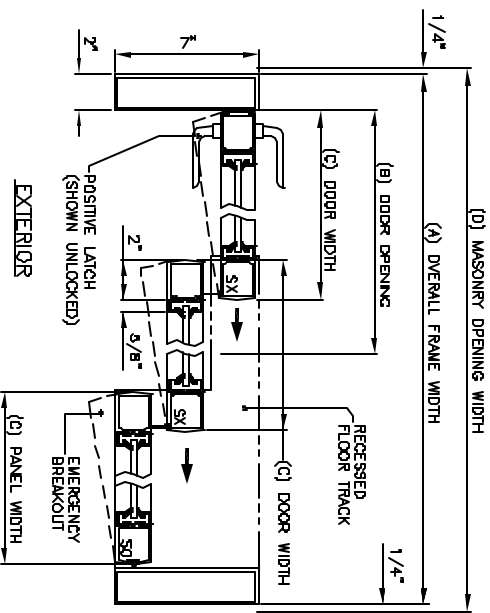

SLIMLINE-ICU
 SLIDE SLIDING DOOR - RH
 TELESCOPIC
 WITH POSITIVE LATCH
 FULL BREAKOUT
 WITH FLOOR TRACK

SX-SX-SO

7350 West Wilson Ave.
 Homewood Heights, IL, 60706-4786

Phone: (800) 543-4635
 Fax: (708) 867-0291

www.doromatic.com

8990REV0
 OCT. 10, 2002

NOTES:

STANDARD PACKAGE:
 BALL DETENTS ON SX DOORS AND SO PANELS, HEADER 2-3/4" X 7" FRAMES,
 NARROW STYLE SLIDING DOOR AND SIDELITES, 2" MUNTINS, 5" BOTTOM RAILS,
 POSITIVE LATCH HANDLES ON EXTERIOR AND INTERIOR, 1/4" GLAZING SYSTEM,
 AND 1/2" X 7" RECESSED FLOOR TRACK EXTENDING 2/3 ACROSS PACKAGE
 FROM PANEL END.

STANDARD FINISH:
 CLEAR ANODIZED - US28
 DARK BRONZE ANODIZED - DC13
 SPECIAL COLORS ARE AVAILABLE

* FULL BREAKOUT AT ANY POSITION.
 * MAX. GLASS THICKNESS IS 1/4".
 * ALL WRITTEN DIMENSIONS ARE TO TAKE
 PREFERENCE OVER SCALED DIMENSIONS.

* SPECIAL SIZES - CONSULT WITH FACTORY.

OVERALL FRAME WIDTH (A)	DOOR OPENING WIDTH (B)	DOOR WIDTH (C)	MASONRY OPENING (D)	FULL BREAKOUT OPENING (E)
(MIN) 4' - 10-3/4"	32"	19-1/2"	4' - 11-1/4"	45' - 3/4"
(MAX) 13' - 3-5/8"	89-1/4"	53-1/8"	13' - 4-1/8"	148-5/8"